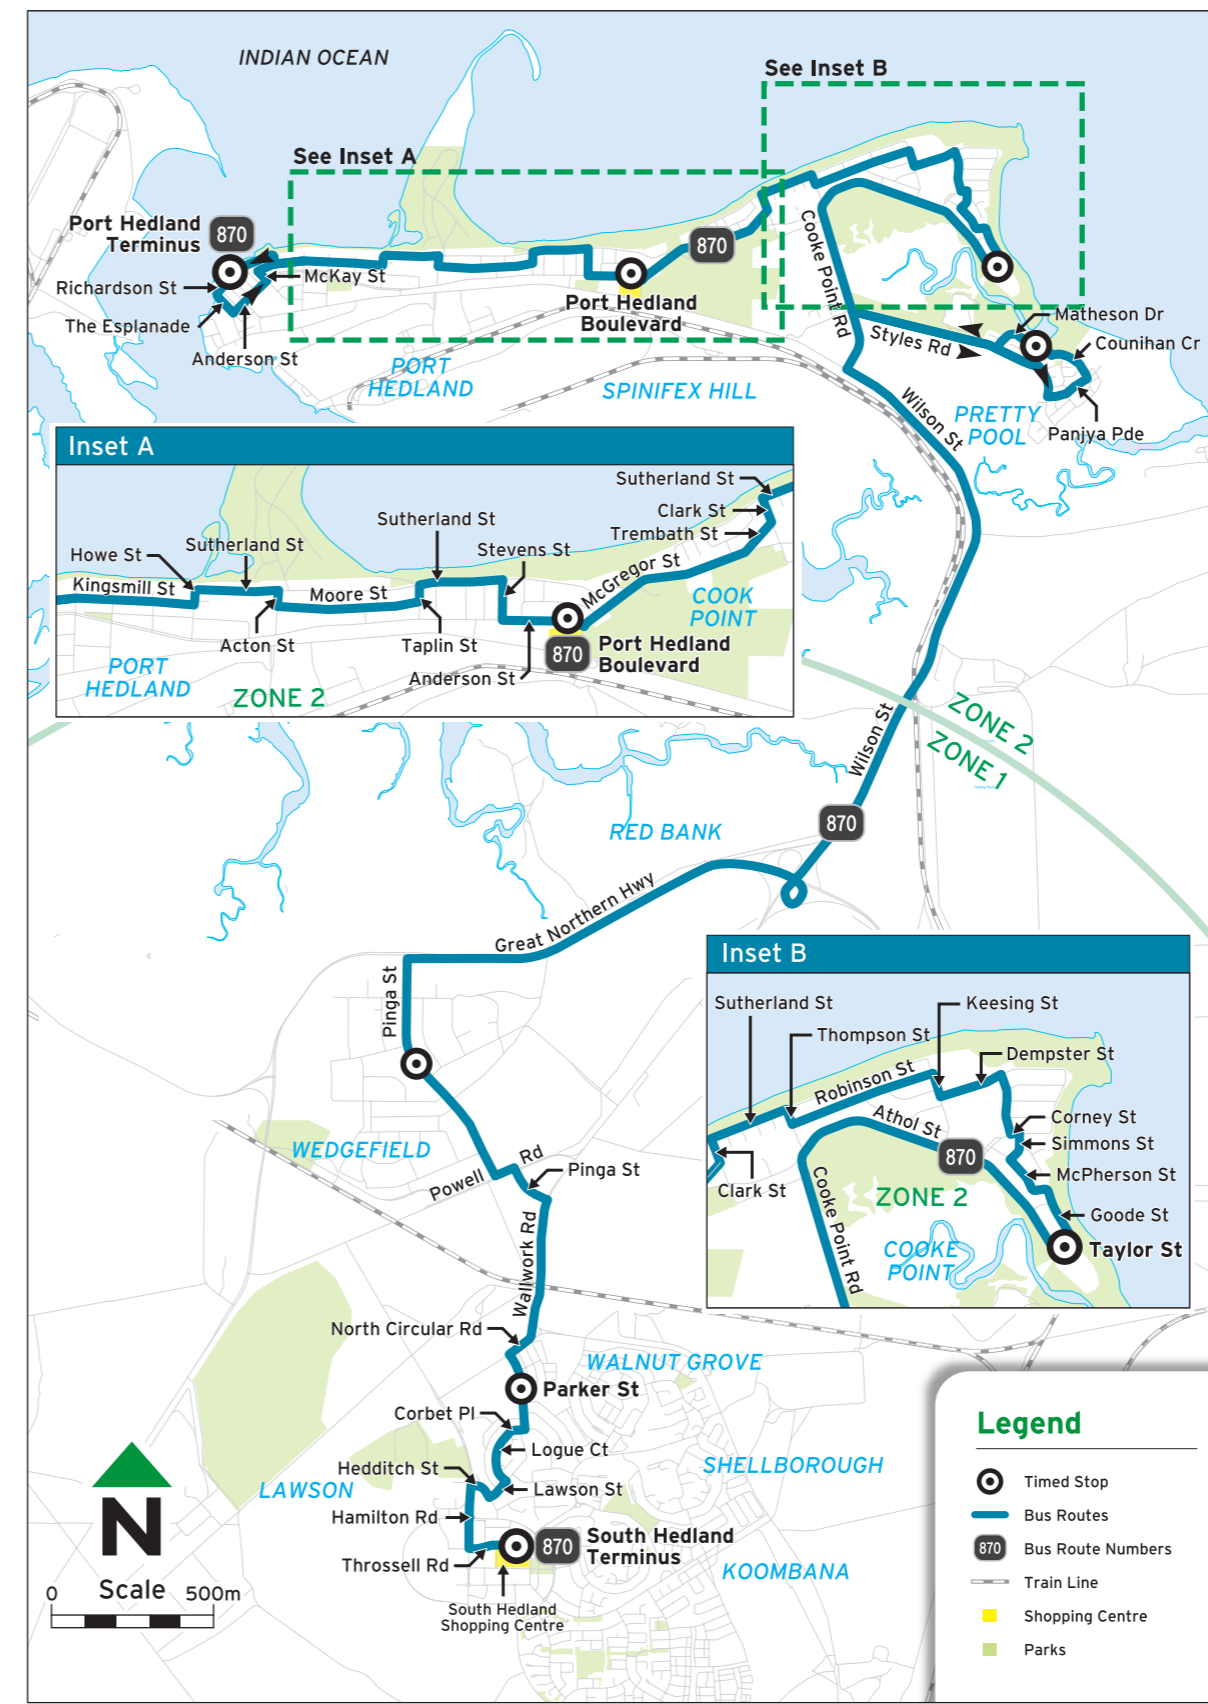

Routes

- 870 South Hedland - Port Hedland** via Port Hedland Boulevard Shopping Ctr, Pretty Pool and Cooke Point
- 871 South Hedland Circular Route - Clockwise** via Throssell Rd, Stanley St, Paton Rd, Brolga Wy and Steamer Av
- 872 South Hedland Circular Route - Anticlockwise** via Throssell Rd, Steamer Av, Brolga Way, Paton Rd and Stanley St

Suburbs

- Port Hedland
- Wedgefield
- South Hedland

Serviced by accessible buses

Route 870 - Map

Route 870 - To South Hedland

Timed Stops							
Stop No.	73528	73554	73599	73607	74136	73643	73657
Route No.	Richardson St / Wedge St	Port Hedland Boulevard Shopping Ctr	Taylor St / Athol St	Pretty Pool - Matheson Dr	Pinga St / Trig St	Pundulmurra Aboriginal College	South Hedland Terminus

Legend
870 E Express service between Pinga Street and Port Hedland Boulevard Shopping Centre.

Route 871 - South Hedland Clockwise

Timed Stops					
Stop No.	73657	73623	73725	73706	73657
Route No.	South Hedland Terminus	Hawkins St / Edkins Pl	Brolga Way / Jabiru Lp	Steamer Av / Beroona Lp	South Hedland Terminus
Monday to Friday					
am 871	8:15	8:22	8:27	8:31	8:37
871	10:05	10:12	10:17	10:21	10:27
pm 871	12:05	12:12	12:17	12:21	12:27
871	1:50	1:57	2:02	2:06	2:12
871	5:00	5:07	5:12	5:16	5:22
Saturday					
am 871	8:15	8:22	8:27	8:31	8:37
pm 871	12:05	12:12	12:17	12:21	12:27
871	4:05	4:12	4:17	4:21	4:27
No Sunday & Public Holiday service					

Route 872 - South Hedland Anticlockwise

Timed Stops					
Stop No.	73657	73705	73726	73624	73657
Route No.	South Hedland Terminus	Steamer Av / Beroona Lp	Brolga Way / Jabiru Lp	Hawkins St / Edkins Pl	South Hedland Terminus
Monday to Friday					
am 872	9:10	9:16	9:20	9:25	9:30
872	11:05	11:11	11:15	11:20	11:27
pm 872	1:05	1:11	1:15	1:20	1:27
872	4:05	4:11	4:15	4:20	4:27
872	5:55	6:01	6:05	6:10	6:17
Saturday					
am 872	10:05	10:11	10:15	10:20	10:27
pm 872	2:05	2:11	2:15	2:20	2:27
No Sunday & Public Holiday service					