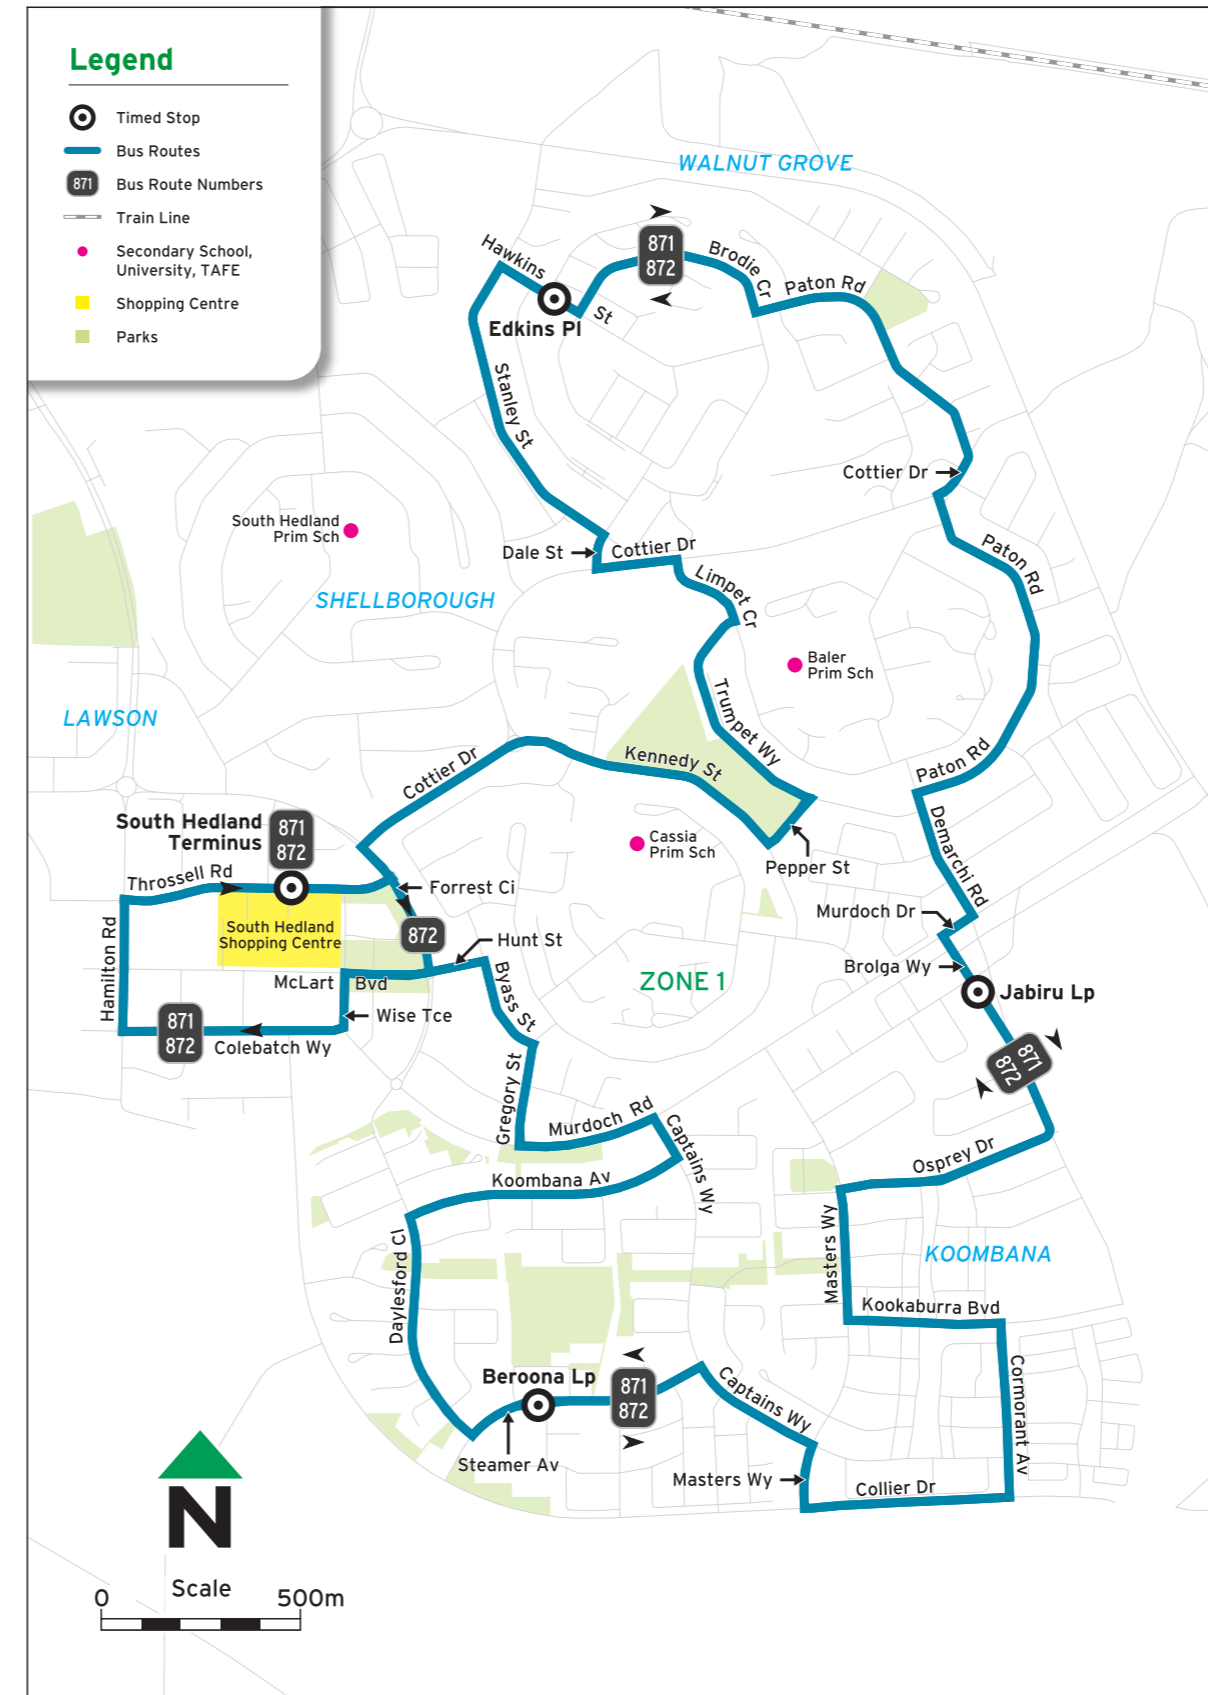

Route 871 - South Hedland Clockwise

Timed Stops					
Stop No.	73657	73623	73725	73706	73657
Route No.	South Hedland Terminus	Hawkins St / Edkins Pl	Brolga Way / Jabiru Lp	Steamer Av / Beroona Lp	South Hedland Terminus
Monday to Friday					
am 871	8:15	8:22	8:27	8:31	8:37
871	10:05	10:12	10:17	10:21	10:27
pm 871	12:05	12:12	12:17	12:21	12:27
871	1:50	1:57	2:02	2:06	2:12
871	5:00	5:07	5:12	5:16	5:22
Saturday					
am 871	8:15	8:22	8:27	8:31	8:37
pm 871	12:05	12:12	12:17	12:21	12:27
871	4:05	4:12	4:17	4:21	4:27
No Sunday & Public Holiday service					

Route 872 - South Hedland Anticlockwise

Timed Stops					
Stop No.	73657	73705	73726	73624	73657
Route No.	South Hedland Terminus	Steamer Av / Beroona Lp	Brolga Way / Jabiru Lp	Hawkins St / Edkins Pl	South Hedland Terminus
Monday to Friday					
am 872	9:10	9:16	9:20	9:25	9:30
872	11:05	11:11	11:15	11:20	11:27
pm 872	1:05	1:11	1:15	1:20	1:27
872	4:05	4:11	4:15	4:20	4:27
872	5:55	6:01	6:05	6:10	6:17
Saturday					
am 872	10:05	10:11	10:15	10:20	10:27
pm 872	2:05	2:11	2:15	2:20	2:27
No Sunday & Public Holiday service					

Route 871, 872 Map

TransHedland Information

Call us on
InfoLine 13 62 13

Retail Sales Outlet
South Hedland Library,
Leake Street,
South Hedland WA 6722

Got an iPhone® or Android™ device?
Download our free app now to help you plan your journey.

Visit us online
transregional.wa.gov.au