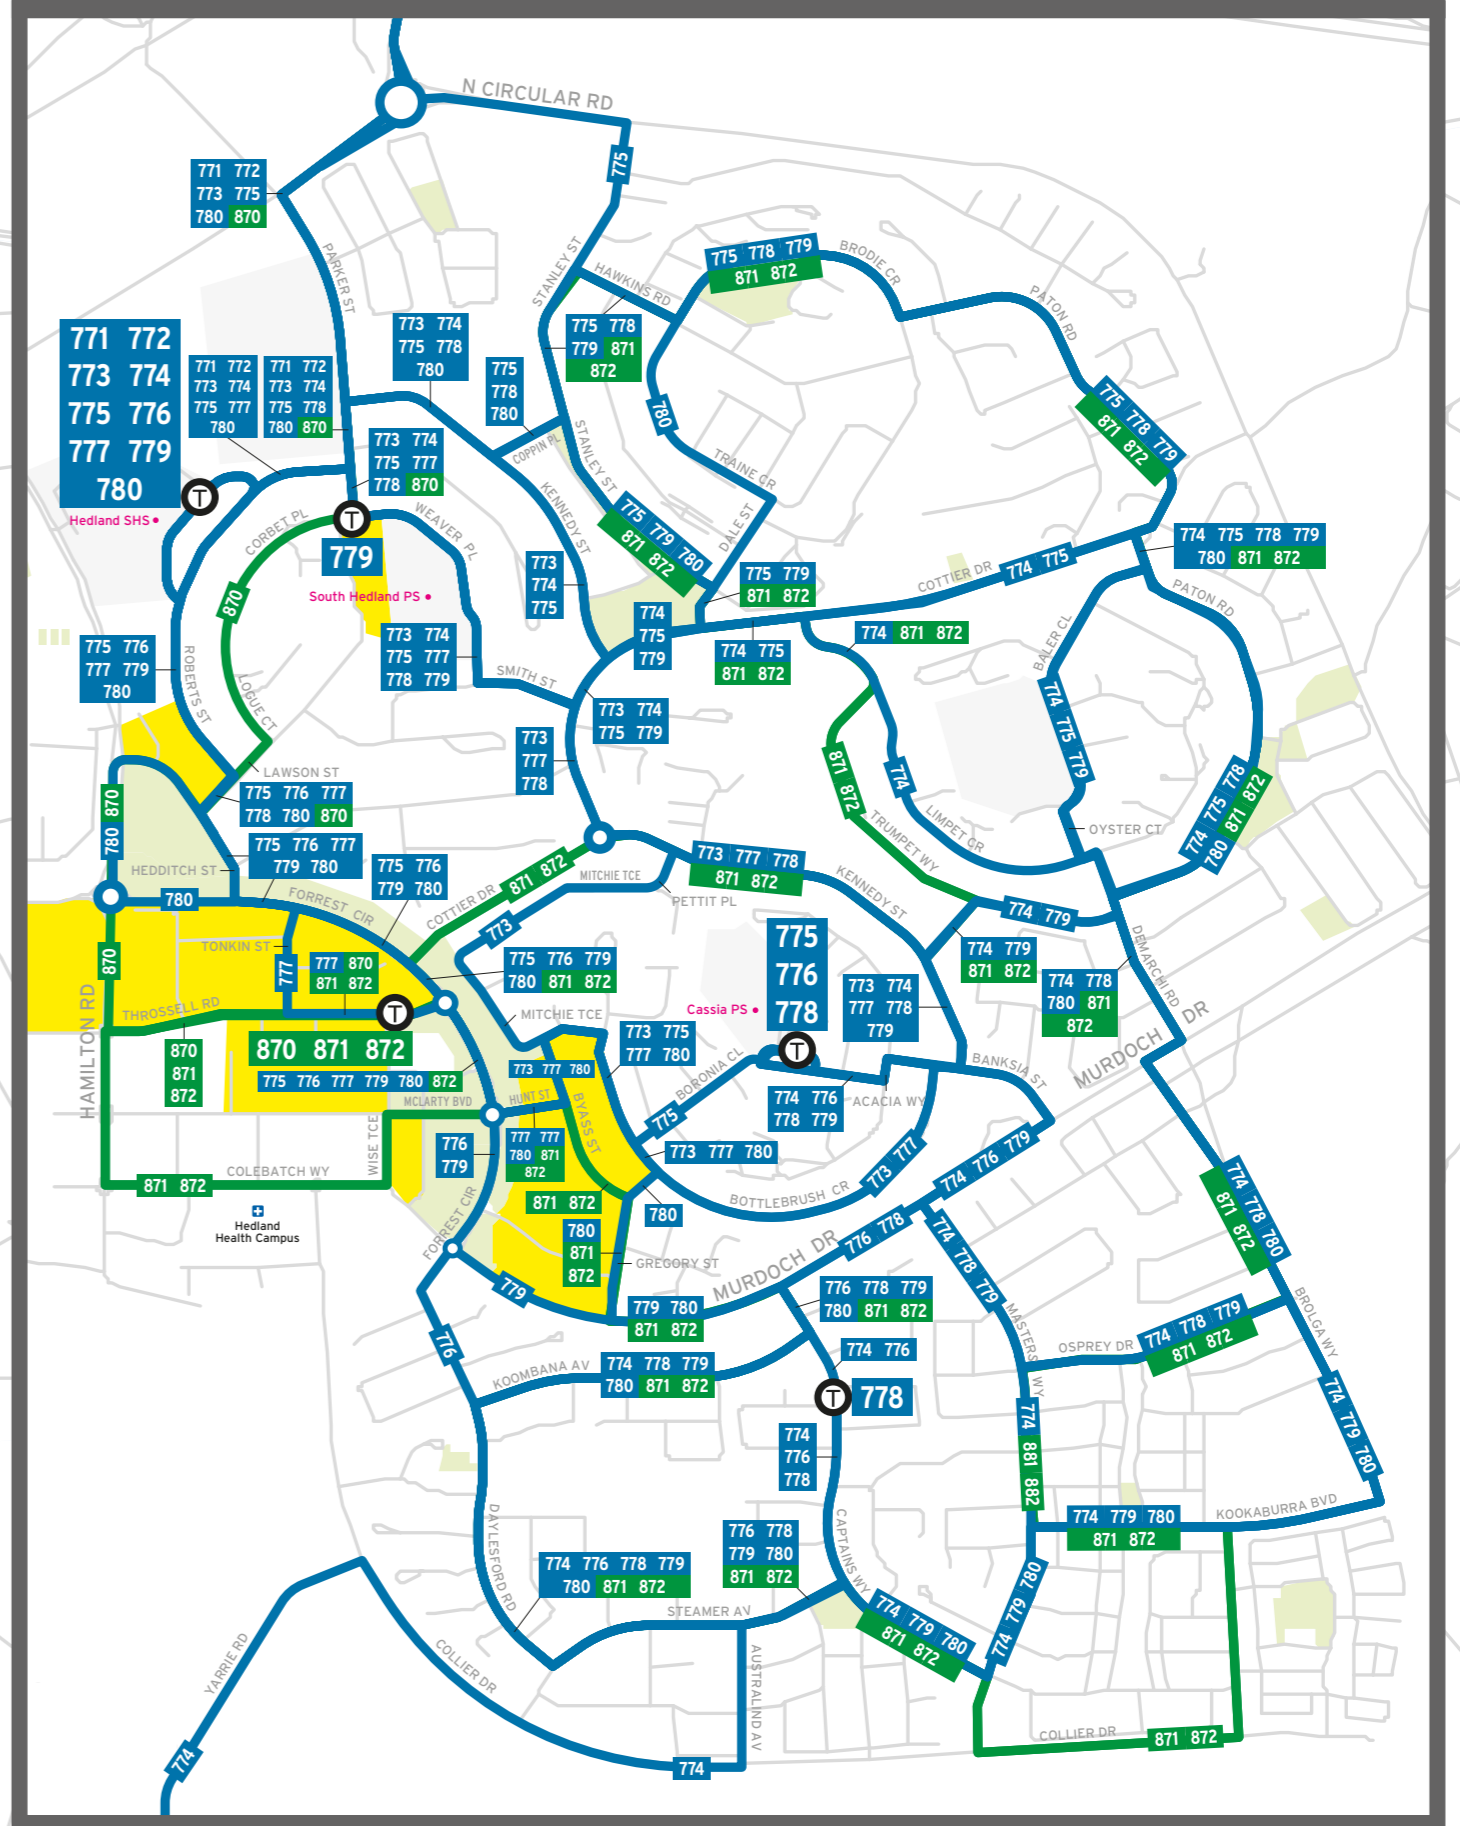

# Port Hedland Network

FINUCANE

REDBANK

PORT HEDLAND

WEDGEFIELD

BOODARIE

SOUTH HEDLAND

PIPPINGARRA

## MAP INSET

### Legend

- School Special Routes
- Regional Town Routes
- 770 Bus Route Numbers
- T Bus Terminus
- Public Road
- Secondary School, TAFE
- + Hospital
- Shopping Centre
- Parks

Scale 0 1250m

**Transregional**