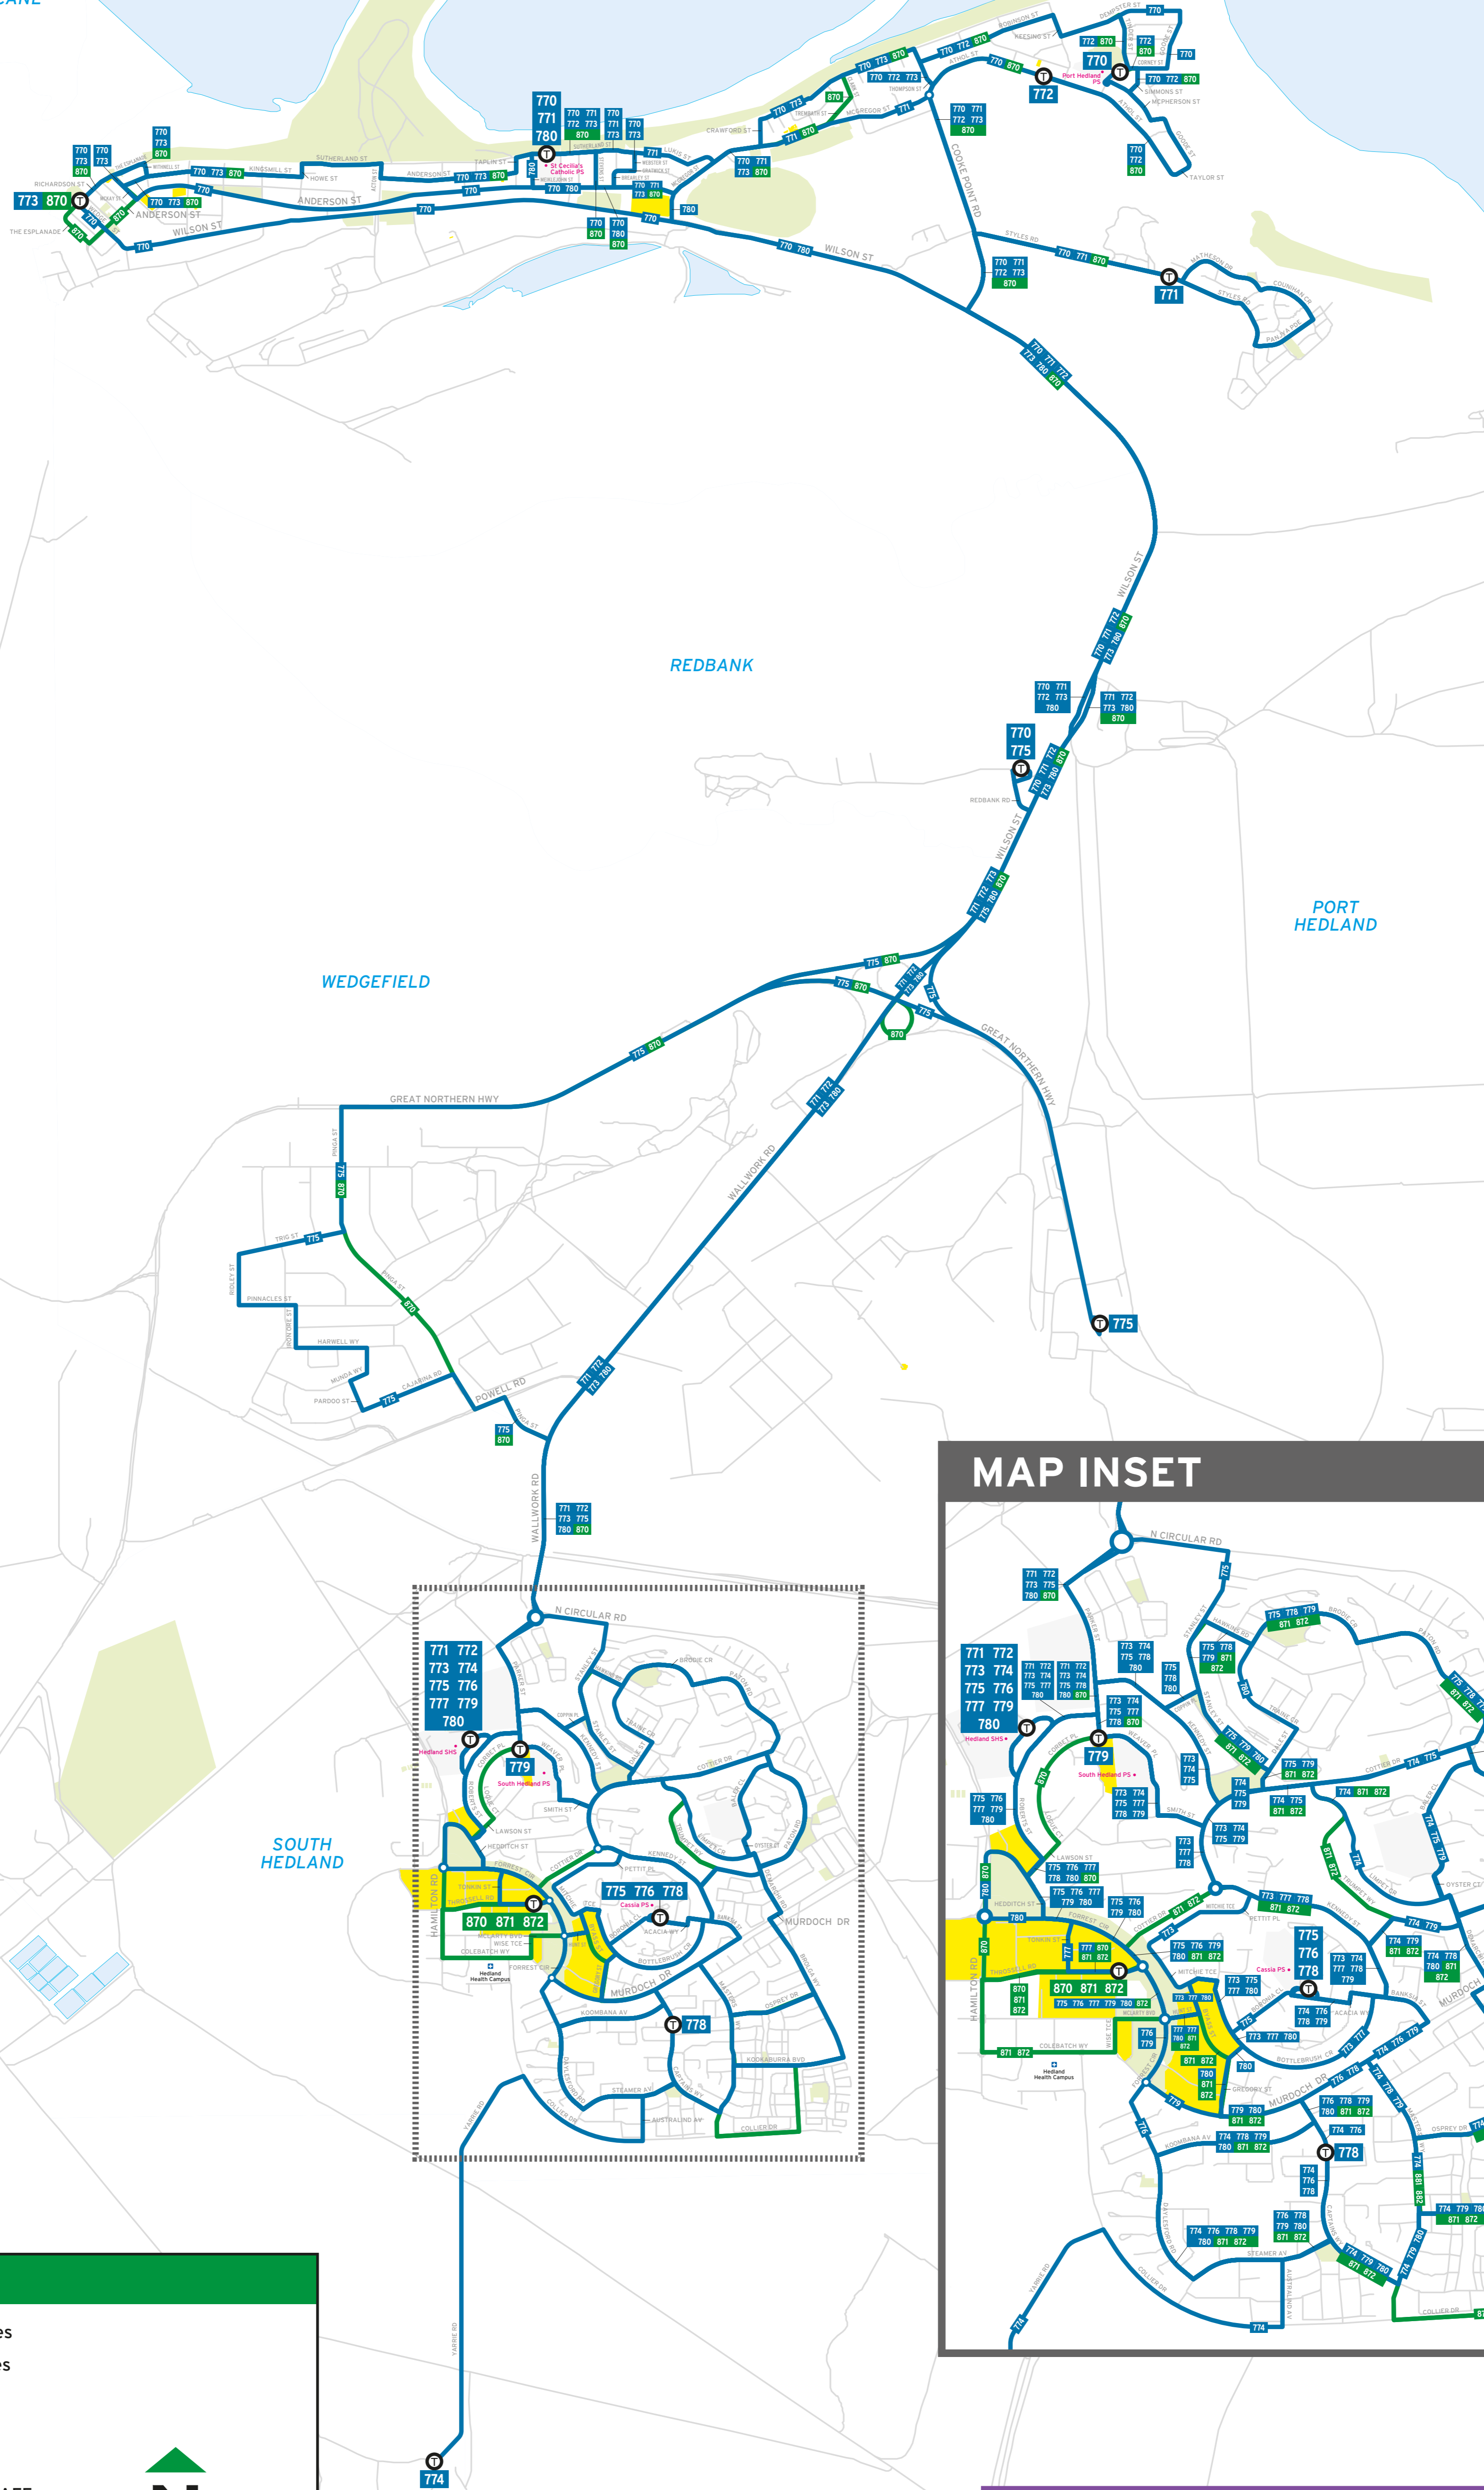

# Port Hedland Network

FINUCANE

REDBANK

PORT HEDLAND

WEDGEFIELD

BOODARIE

SOUTH HEDLAND

PIPPINGARRA

## MAP INSET

### Legend

- School Special Routes
- Regional Town Routes
- 770 Bus Route Numbers
- T Bus Terminus
- Public Road
- Secondary School, TAFE
- + Hospital
- Shopping Centre
- Parks

Scale 0 1250m

**Transregional**