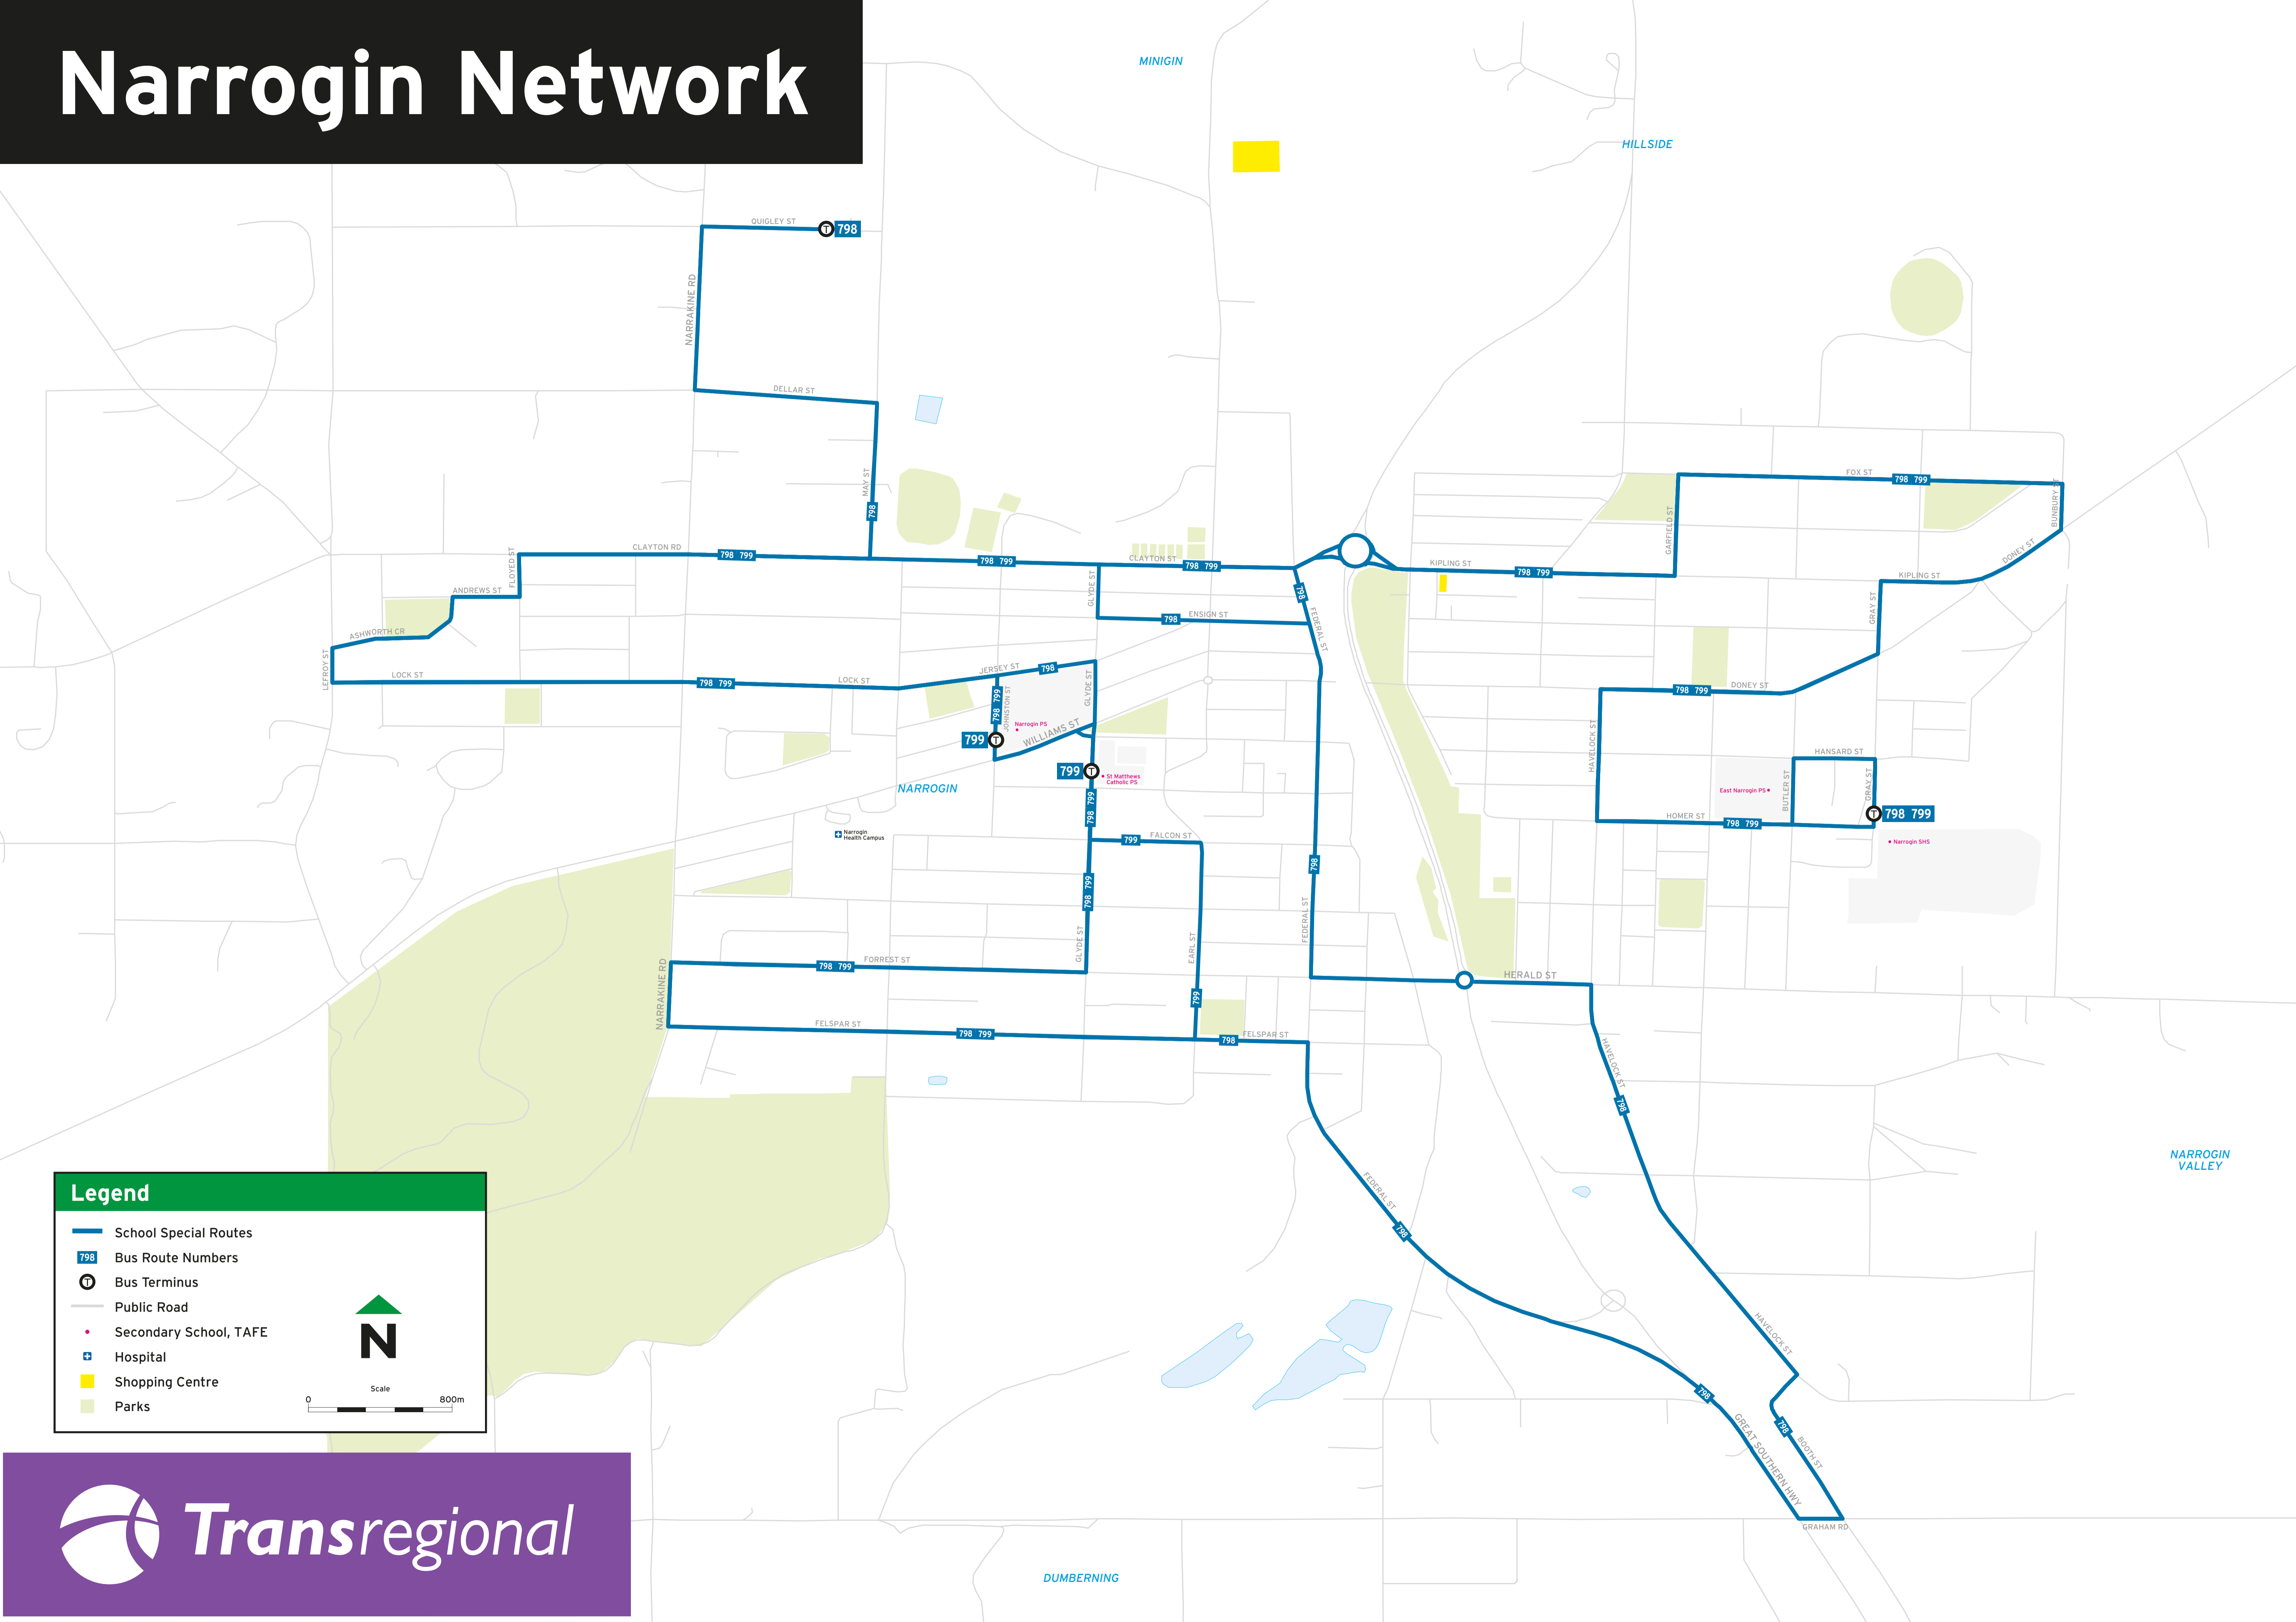

# Narrogin Network

**Legend**

- School Special Routes
- Bus Route Numbers
- Bus Terminus
- Public Road
- Secondary School, TAFE
- Hospital
- Shopping Centre
- Parks

Scale 0 800m

N