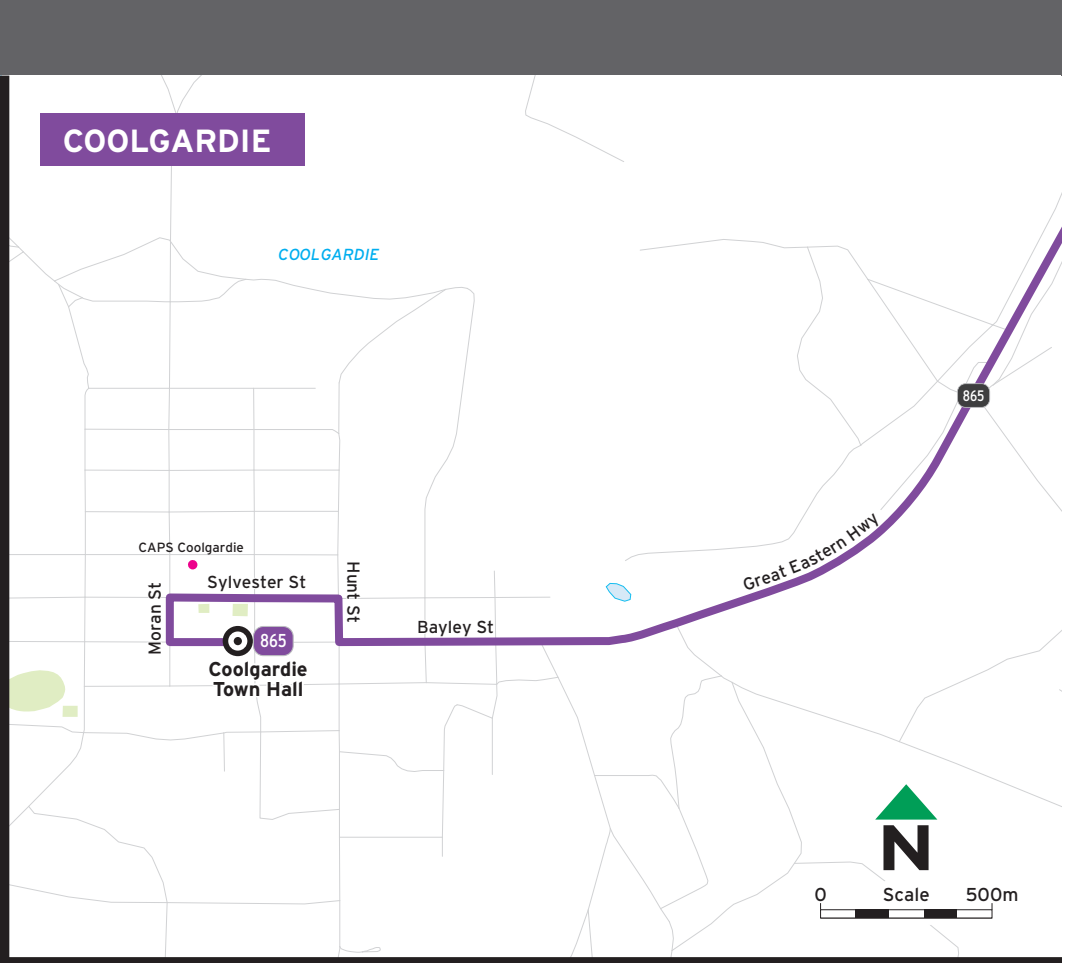

Route 864 - To St Barbara's Square

Timed Stops	📍	📍
Stop No.	72051	71472
Route No.	Ninga Mia Camp	St Barbara's Square

Monday to Friday
am 864 9:30 9:39
No Saturday, Sunday and Public Holiday service

If you report it. We repair it.