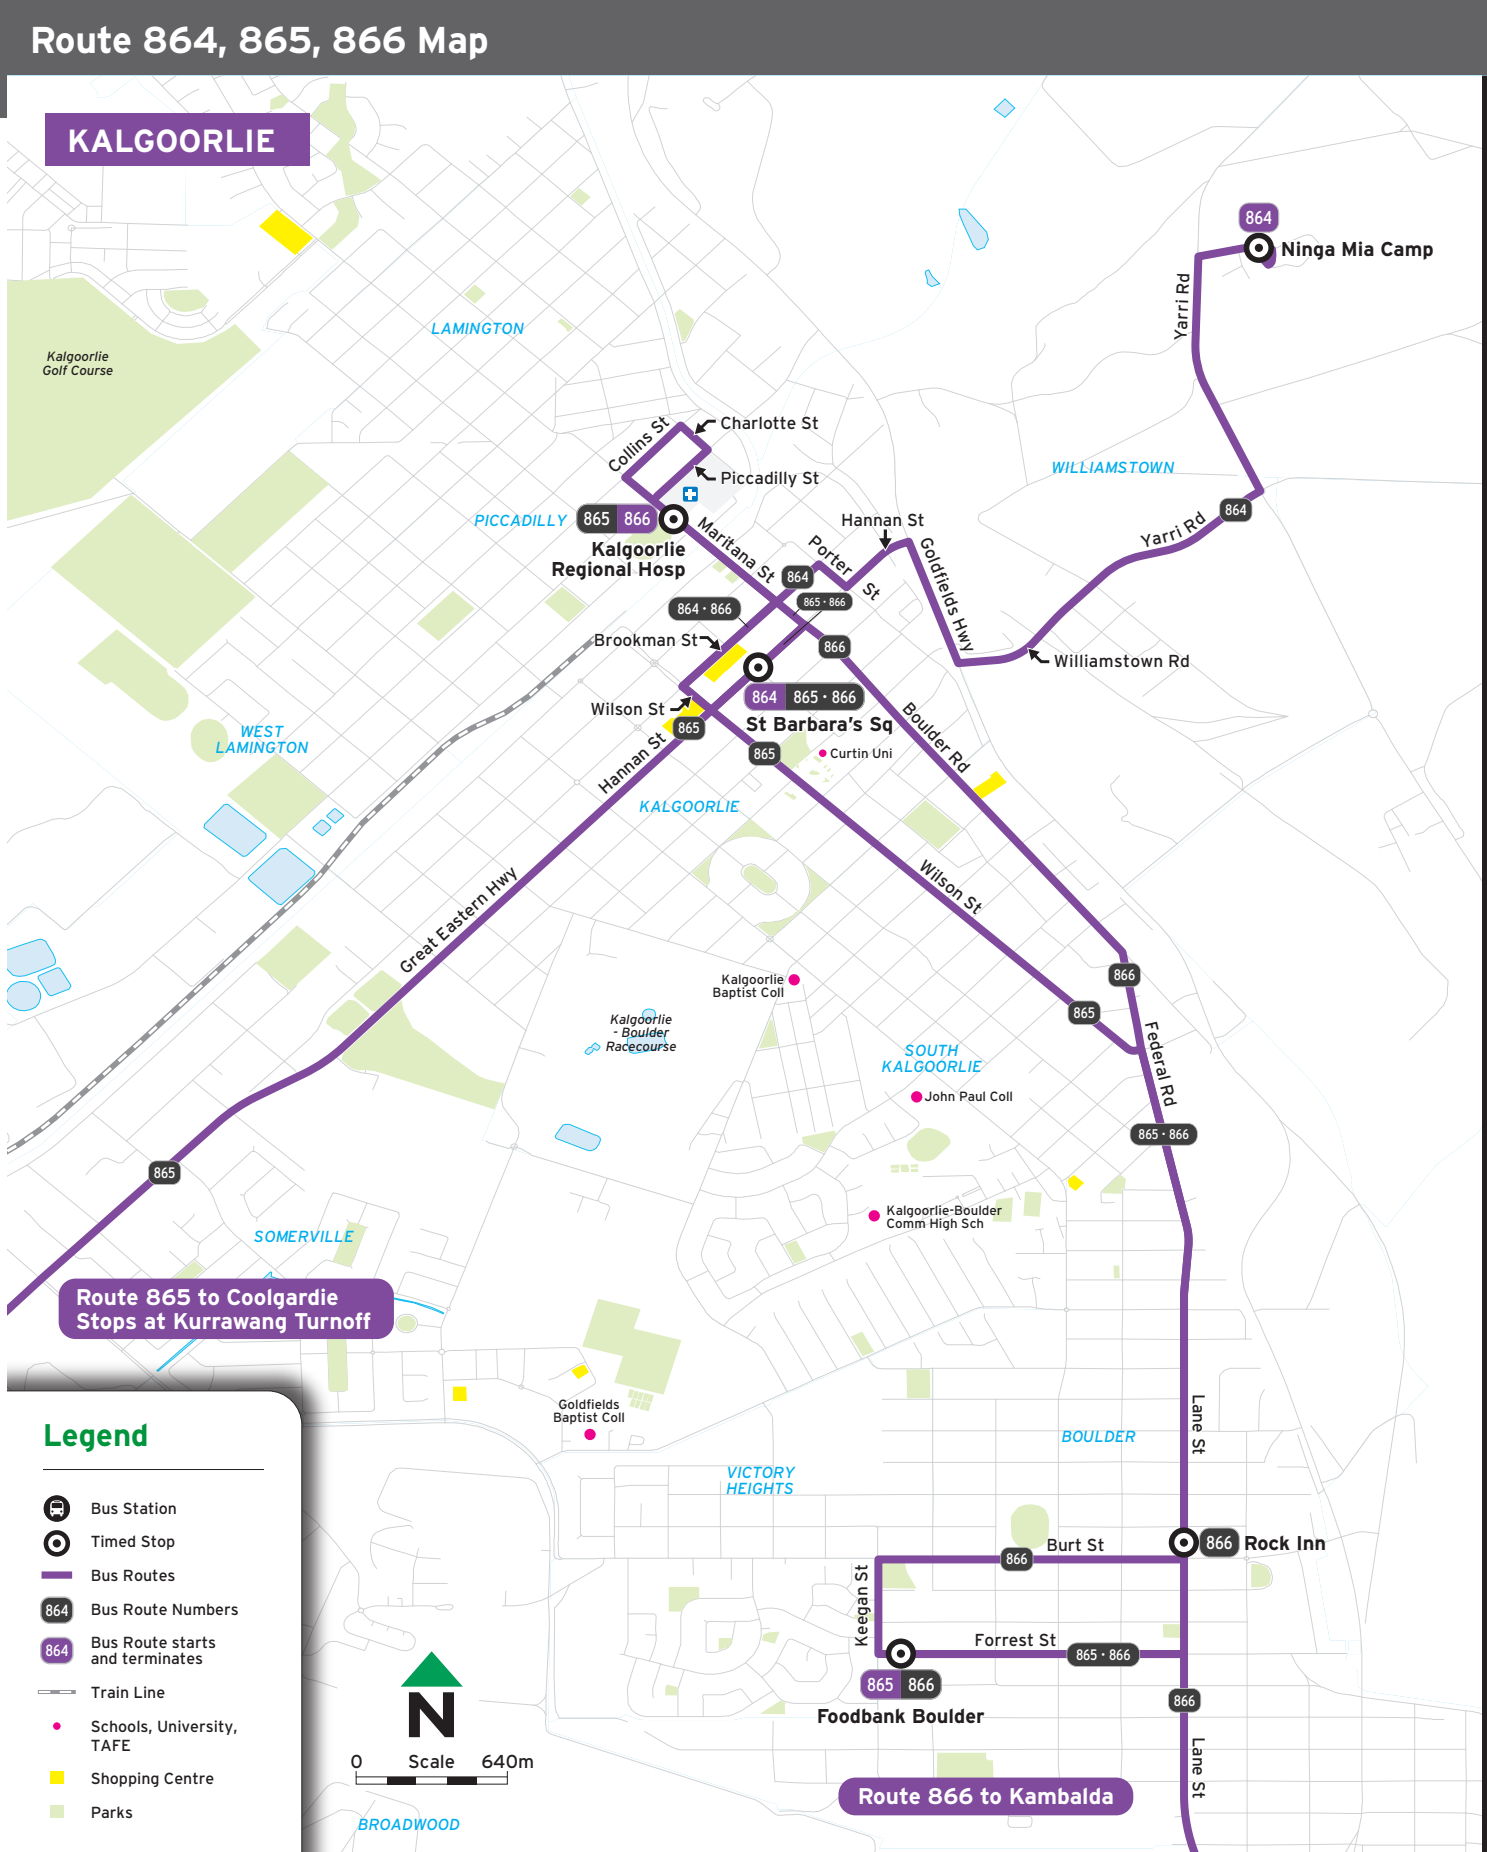

Route 865 - To Coolgardie

Timed Stops	73741	71453	71472	71431	73744	71736
Stop No.						
Route No.	Foodbank Boulder	Boulder Cnr Burt / Lane Streets	St Barbara's Square	Kalgoorlie Regional Hospital	Kurrawang Turnoff	Coolgardie Town Hall

Saturday						
am 866	-	7:00	7:05	-	-	7:50
pm 866	4:00	4:03	4:10	4:13	4:52	5:05
No weekdays, Sunday & Public Holiday service						

Route 865 - To Kalgoorlie

Timed Stops	71736	73745	71472	71431	73741
Stop No.					
Route No.	Coolgardie Town Hall	Kurrawang Turnoff	St Barbara's Square	Kalgoorlie Regional Hospital	Foodbank Boulder

Saturday						
am 866	8:00	8:08	8:47	8:48	8:55	9:02
pm 866 A	5:07	-	-	5:44	5:54	-
No weekdays, Sunday & Public Holiday service						

Legend						
A	Express service to Boulder, then terminates at St Barbara's Square.					

Route 864 - To St Barbara's Square

Timed Stops	📍	📍
Stop No.	72051	71472
Route No.	Ninga Mia Camp	St Barbara's Square

Monday to Friday
am 864 9:30 9:39
No Saturday, Sunday and Public Holiday service

If you report it. We repair it.