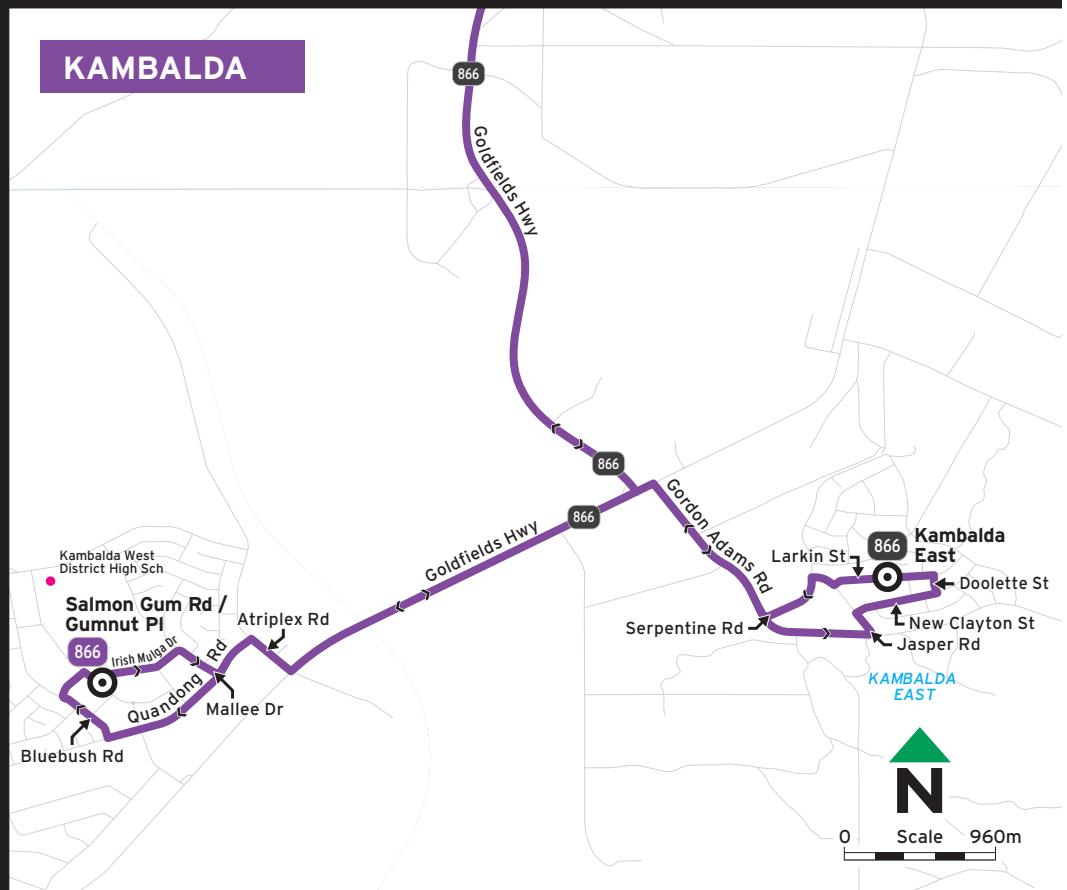

Route 864 - To St Barbara's Square

Timed Stops	📍	📍
Stop No.	72051	71472
Route No.	Ninga Mia Camp	St Barbara's Square

Monday to Friday
am 864 9:30 9:39
No Saturday, Sunday and Public Holiday service

If you report it. We repair it.