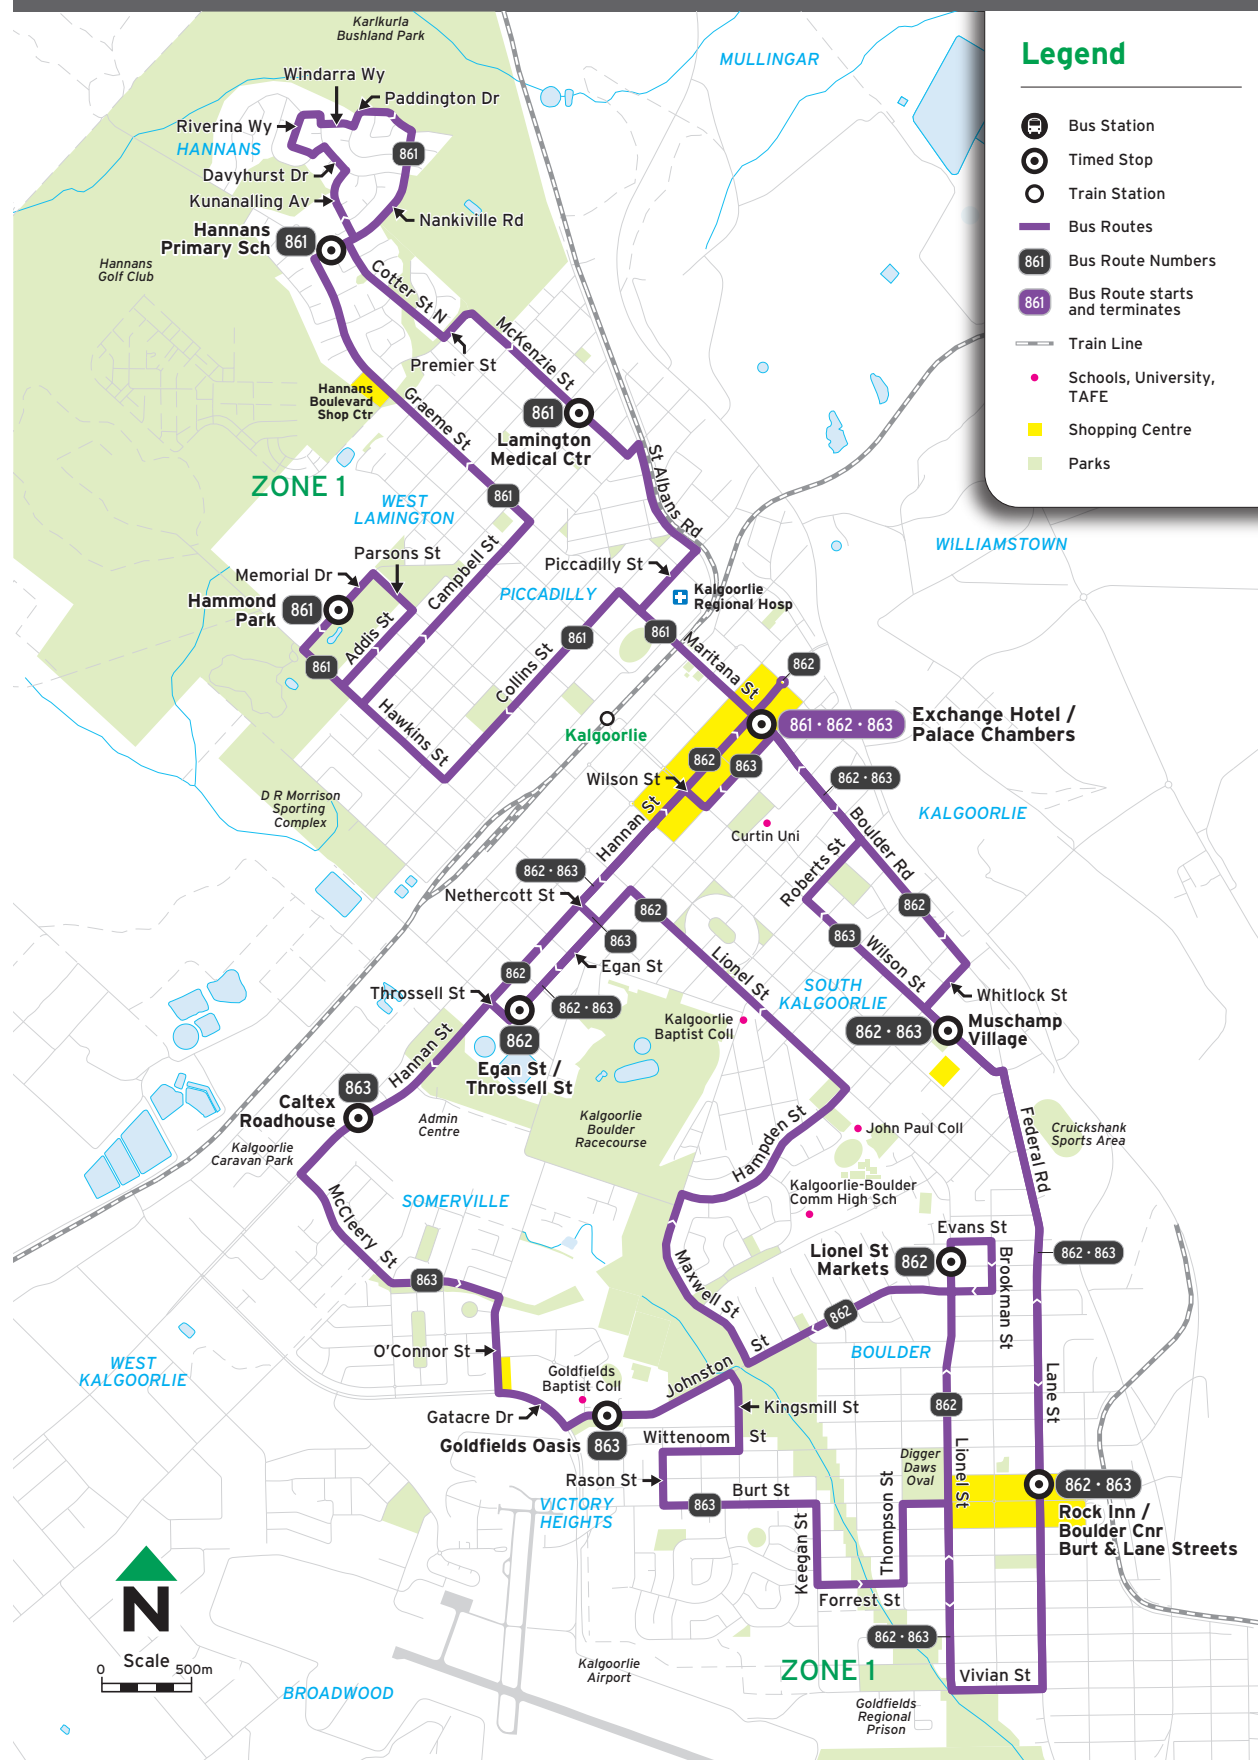

## Legend

- Bus Station
- Timed Stop
- Train Station
- Bus Routes
- 861 Bus Route Numbers
- 861 Bus Route starts and terminates
- Train Line
- Schools, University, TAFE
- Shopping Centre
- Parks

## Routes

- 861** CircleRoute via Hannans
- 862** CircleRoute via Boulder
- 863** Kalgoorlie - Kambalda West via Boulder

## Suburbs

- Boulder
- Hannans
- Kalgoorlie
- Lamington
- Piccadilly
- Somerville
- South Boulder
- South Kalgoorlie
- Victory Heights
- West Lamington

All Transregional buses are accessible

**Looking for more information?**

## Route 861 - CircleRoute via Hannans

Timed Stops	🕒	🕒	🕒	🕒	🕒	
Stop No.	71468	71406	71383	71375	71434	
Route No.	Palace Chambers	Hammond Park	Hannans Primary Sch	Lamington Medical Centre	Exchange Hotel	
<b>Monday to Friday</b>						
am	861	6:59	7:06	7:11	7:19	7:28
	861	7:48	7:55	8:01	8:09	8:18
	861	8:40	8:47	8:53	9:01	9:10
	861	9:40	9:47	9:53	10:01	10:10
	861	10:40	10:47	10:53	11:01	11:10
	861	11:40	11:47	11:53	12:01	12:10
pm	861	12:40	12:47	12:53	1:01	1:10
	861	1:40	1:47	1:53	2:01	2:10
	861	2:40	2:47	2:53	3:01	3:10
	861	3:40	3:47	3:53	4:01	4:10
	861	4:40	4:47	4:52	5:00	5:09
	861	5:45	5:52	5:57	6:04	6:13