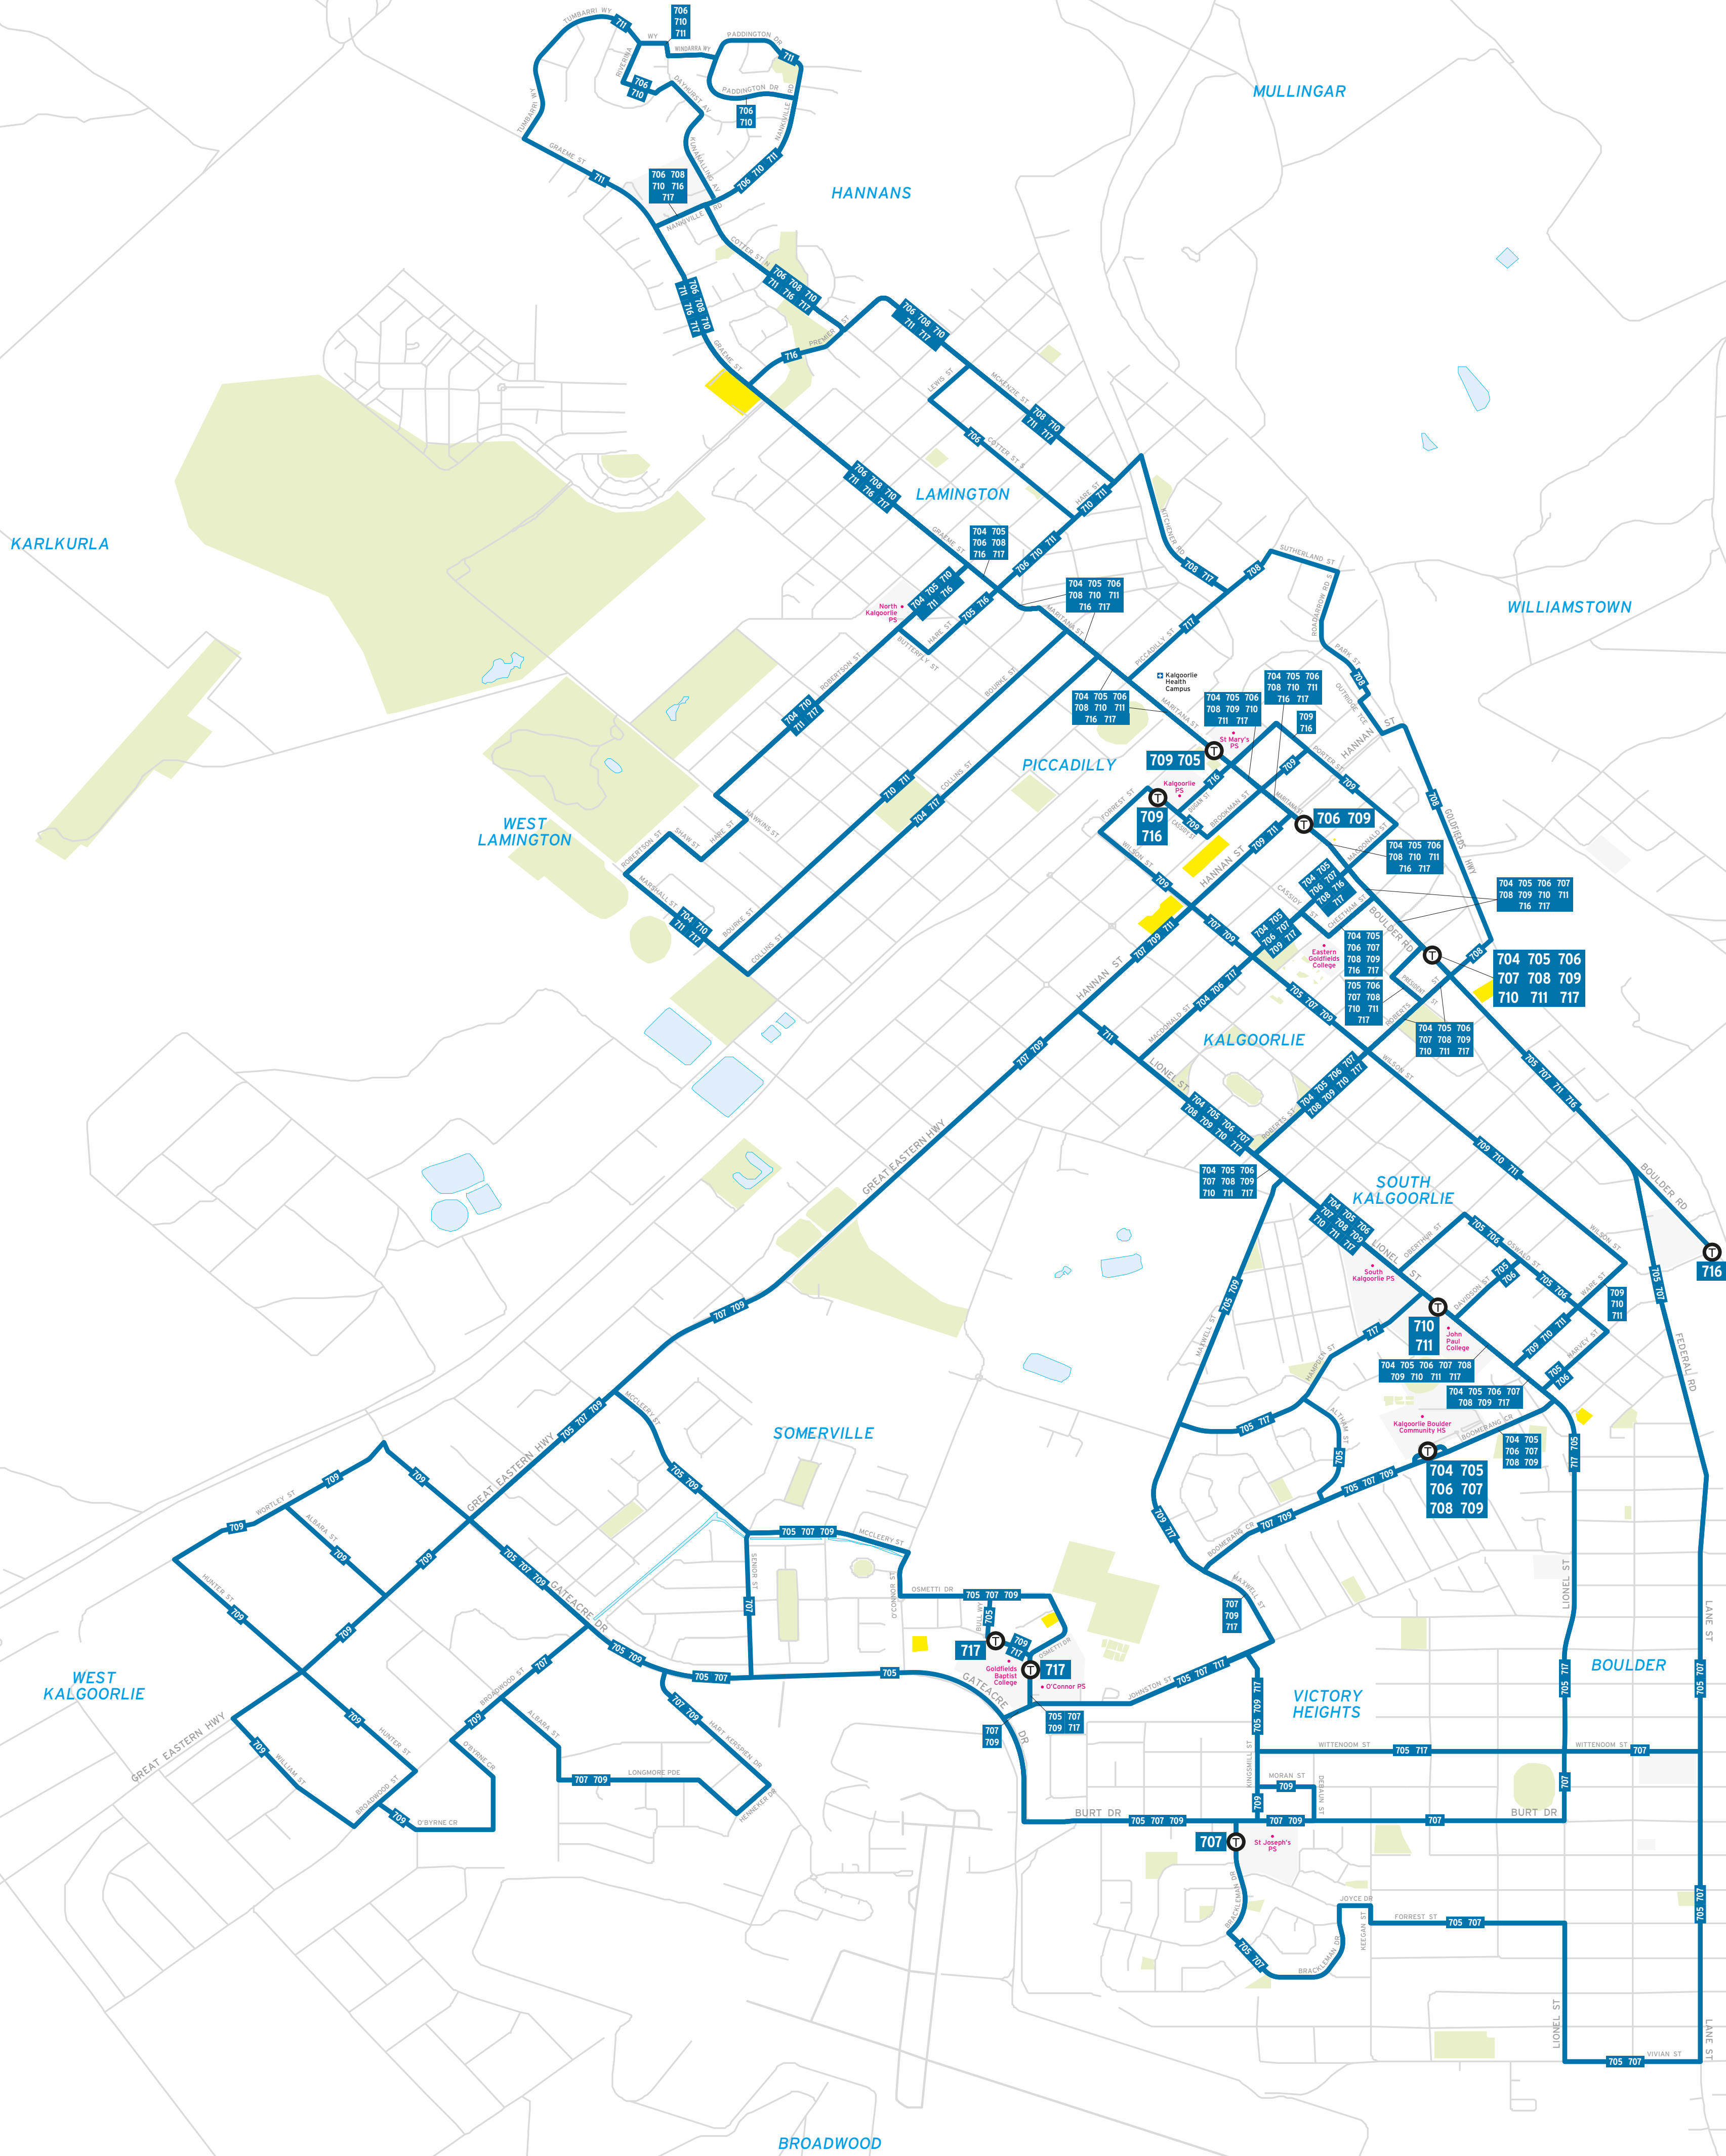

Kalgoorlie Network

Legend

- School Special Routes
- 704 Bus Route Numbers
- Bus Terminus
- Public Road
- Secondary School, TAFE
- Hospital
- Shopping Centre
- Parks

Scale 0 800m