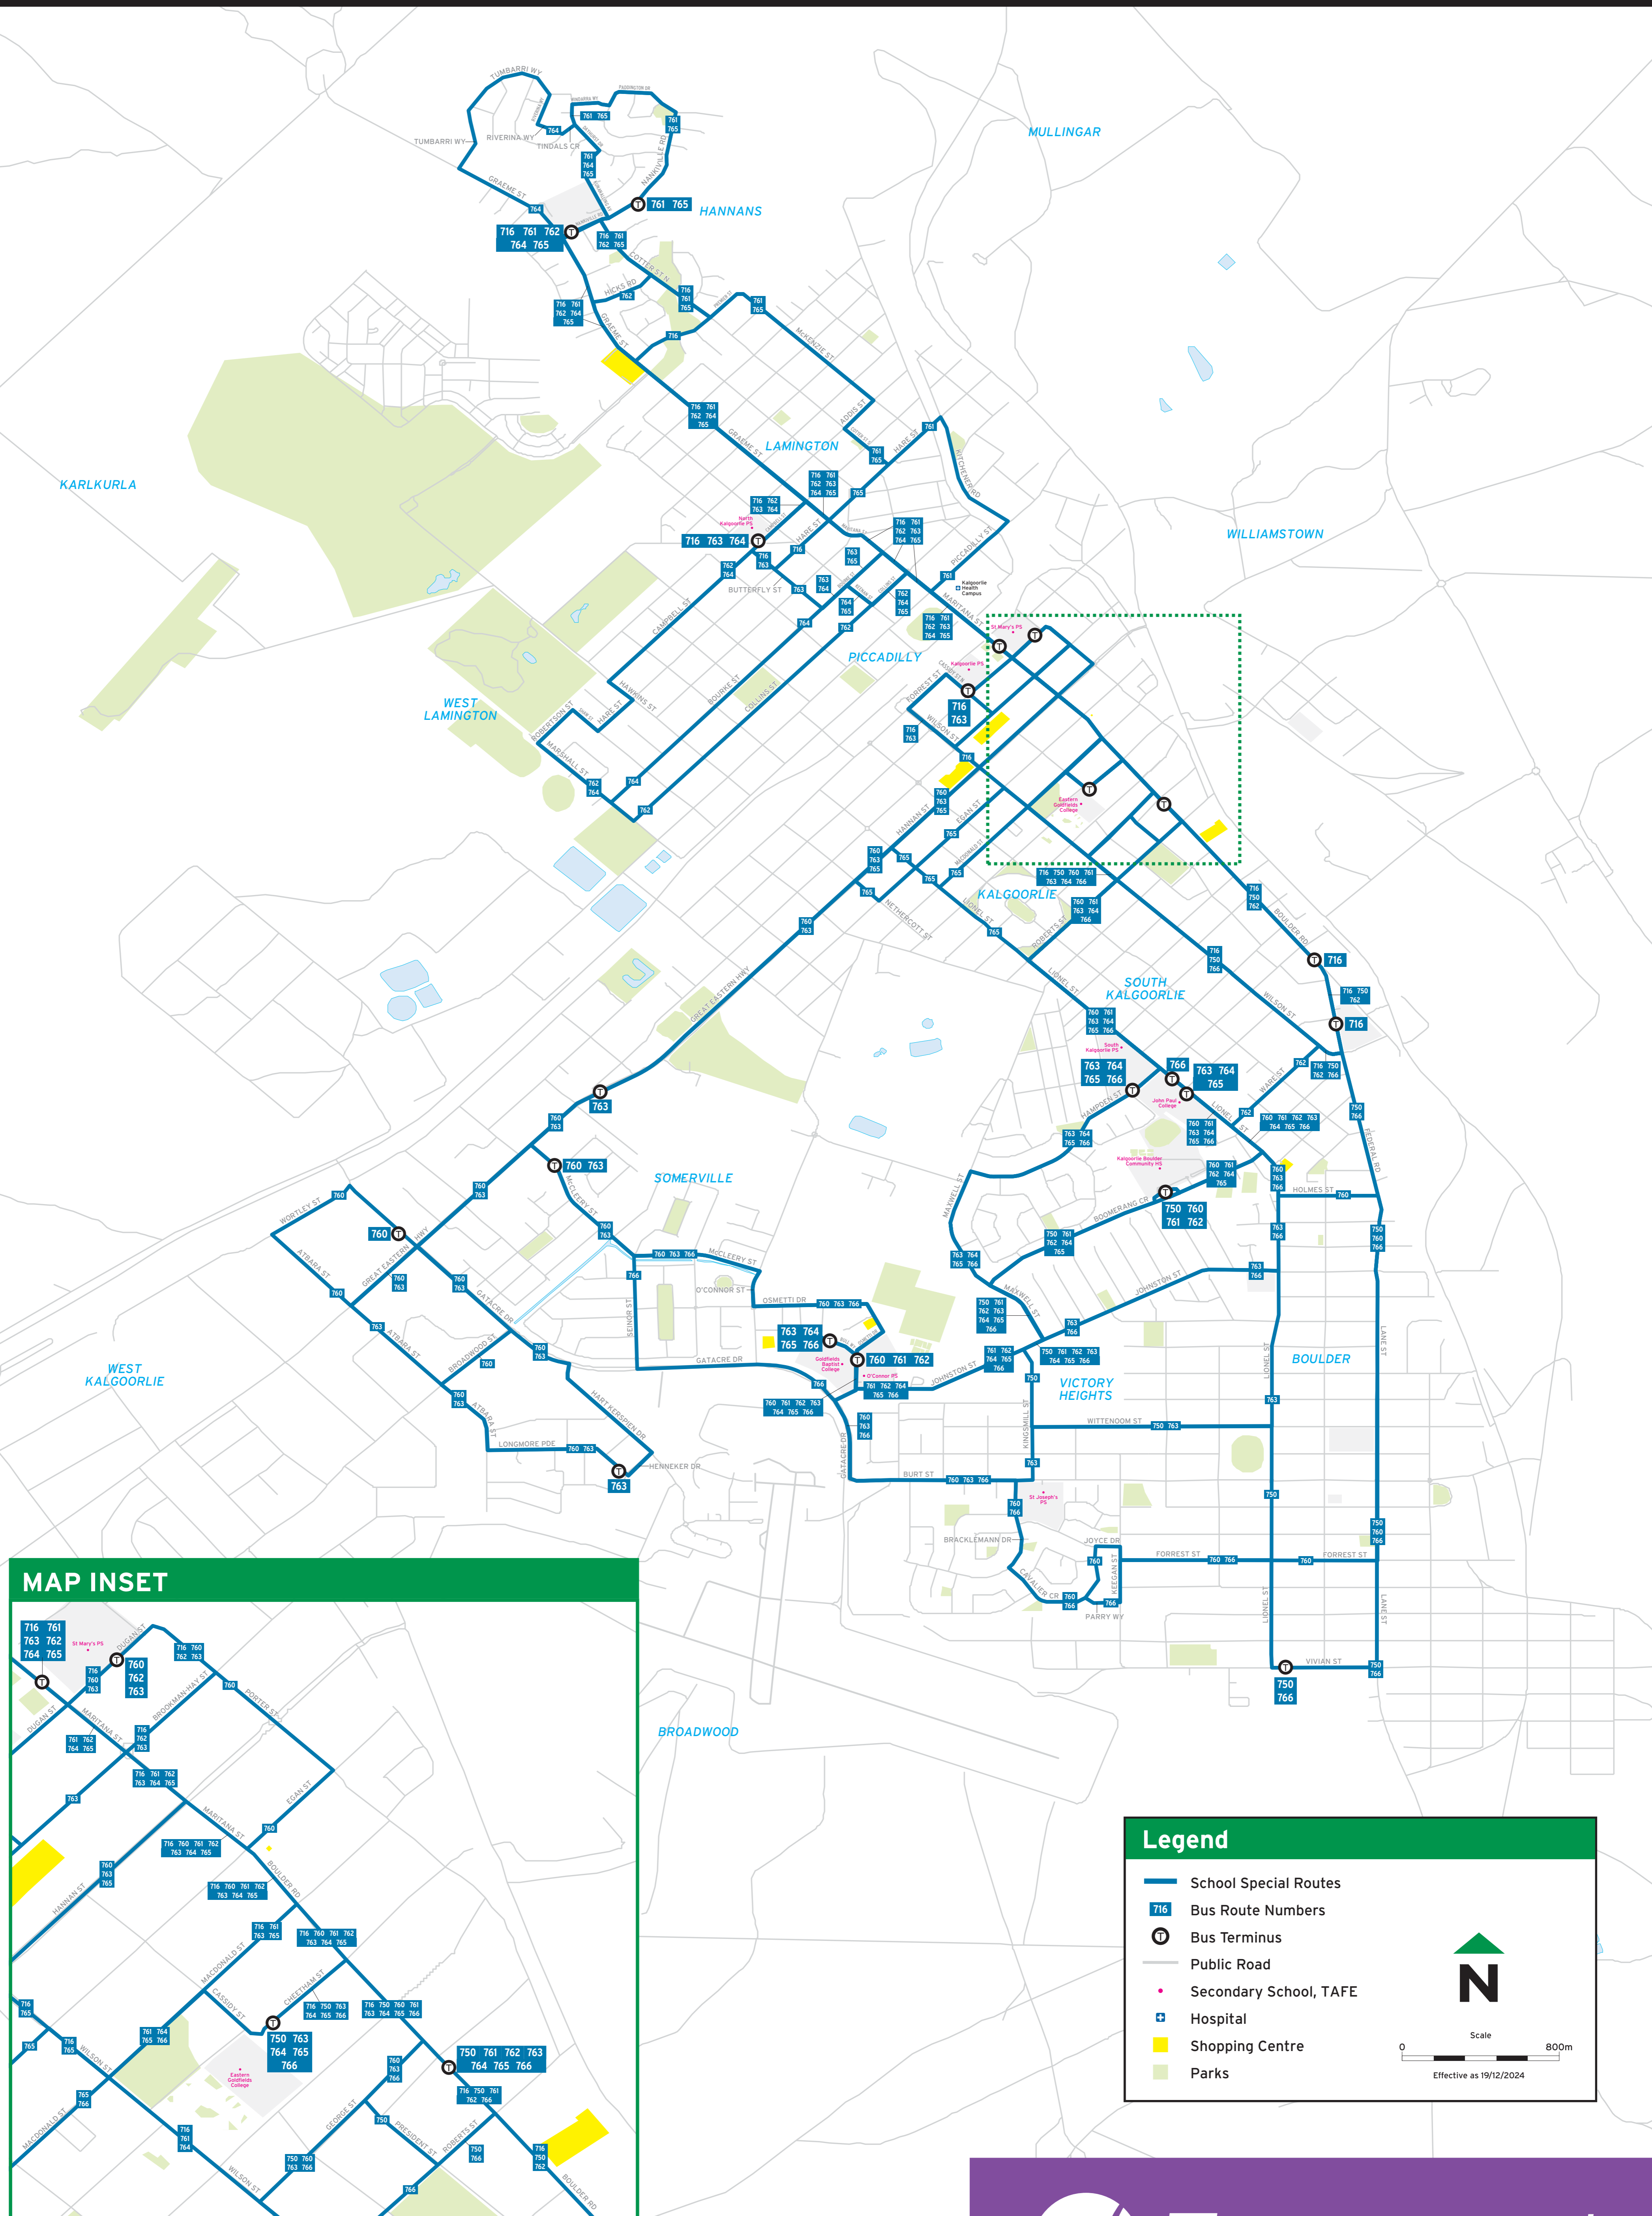

# Kalgoorlie Network

**Legend**

- School Special Routes
- Bus Route Numbers
- Bus Terminus
- Public Road
- Secondary School, TAFE
- Hospital
- Shopping Centre
- Parks

N  
 Scale 0 800m  
 Effective as 19/12/2024