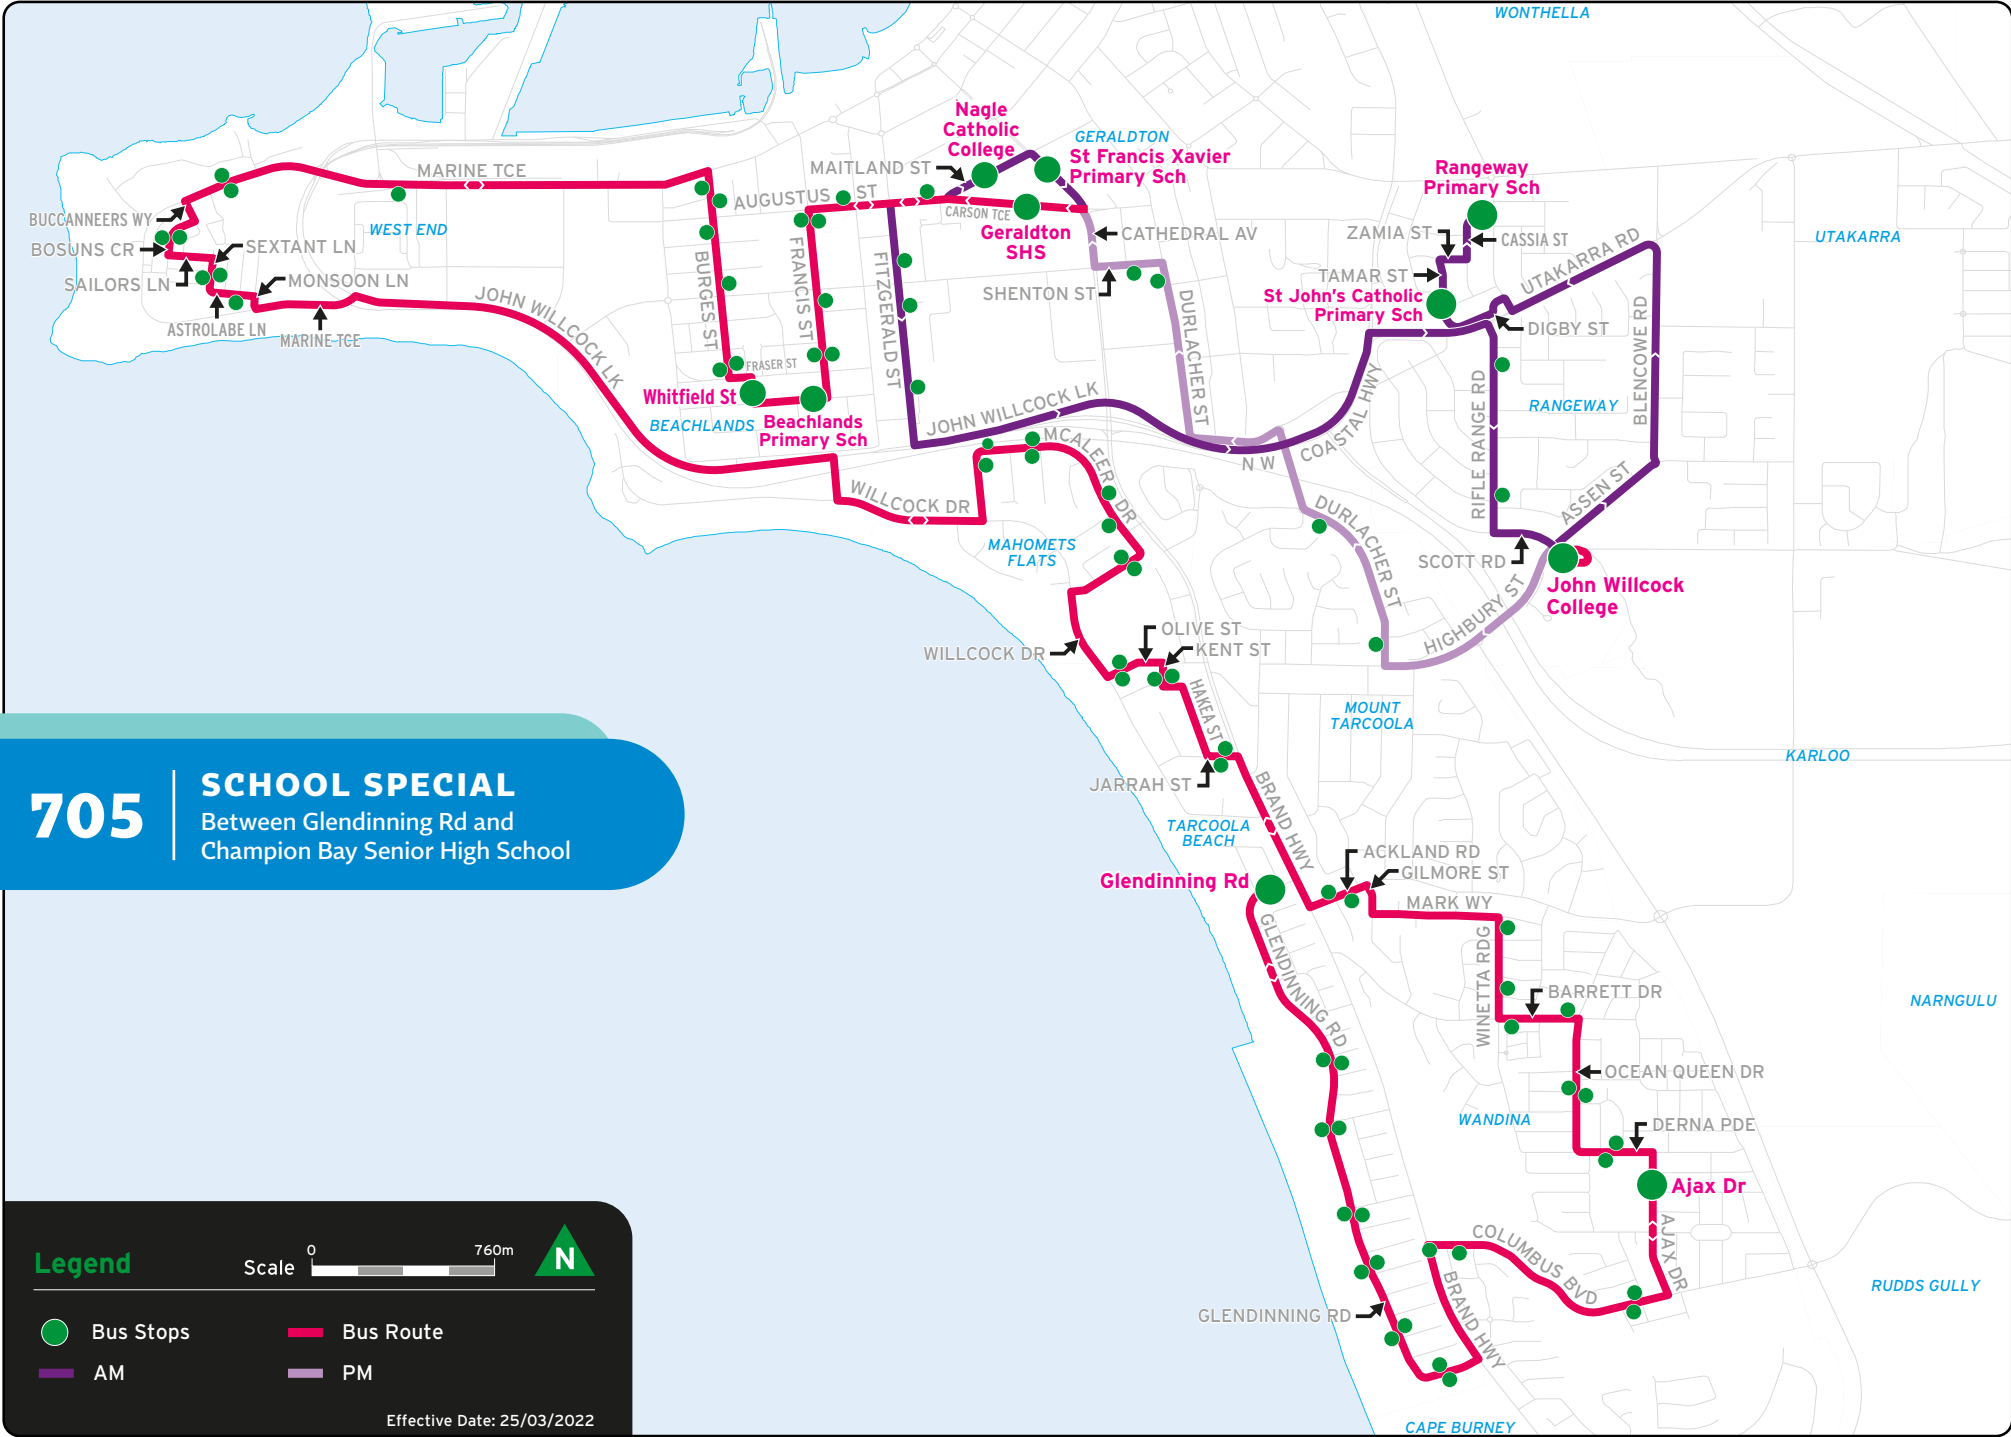

Legend

- Bus Stops
- Bus Route
- AM
- PM

Scale 0 500m

Effective Date: 28/11/2021

703

SCHOOL SPECIAL

Between Dorset Dr and Strathalbyn Christian College

Legend

- Bus Stops
- Bus Route
- AM
- PM

Scale 0 500m

Effective Date: 28/11/2021

Legend

Scale 0 560m

- Bus Stops
- Bus Route

Effective Date: 25/03/2022

704 | SCHOOL SPECIAL

Between Pinna Wy and Mount Tarcoola Primary School

705 SCHOOL SPECIAL

Between Glendinning Rd and Champion Bay Senior High School

Legend

- Bus Stops
- Bus Route
- AM
- PM

Scale 0 760m

N

Effective Date: 25/03/2022

706 | **SCHOOL SPECIAL**
Between Green St and Rangeway Primary School

Legend

- Bus Stops
- Bus Route
- AM
- PM

Scale 0 520m

Effective Date: 25/03/2022

707

SCHOOL SPECIAL

Between Anderson St and Strathalbyn Christian College