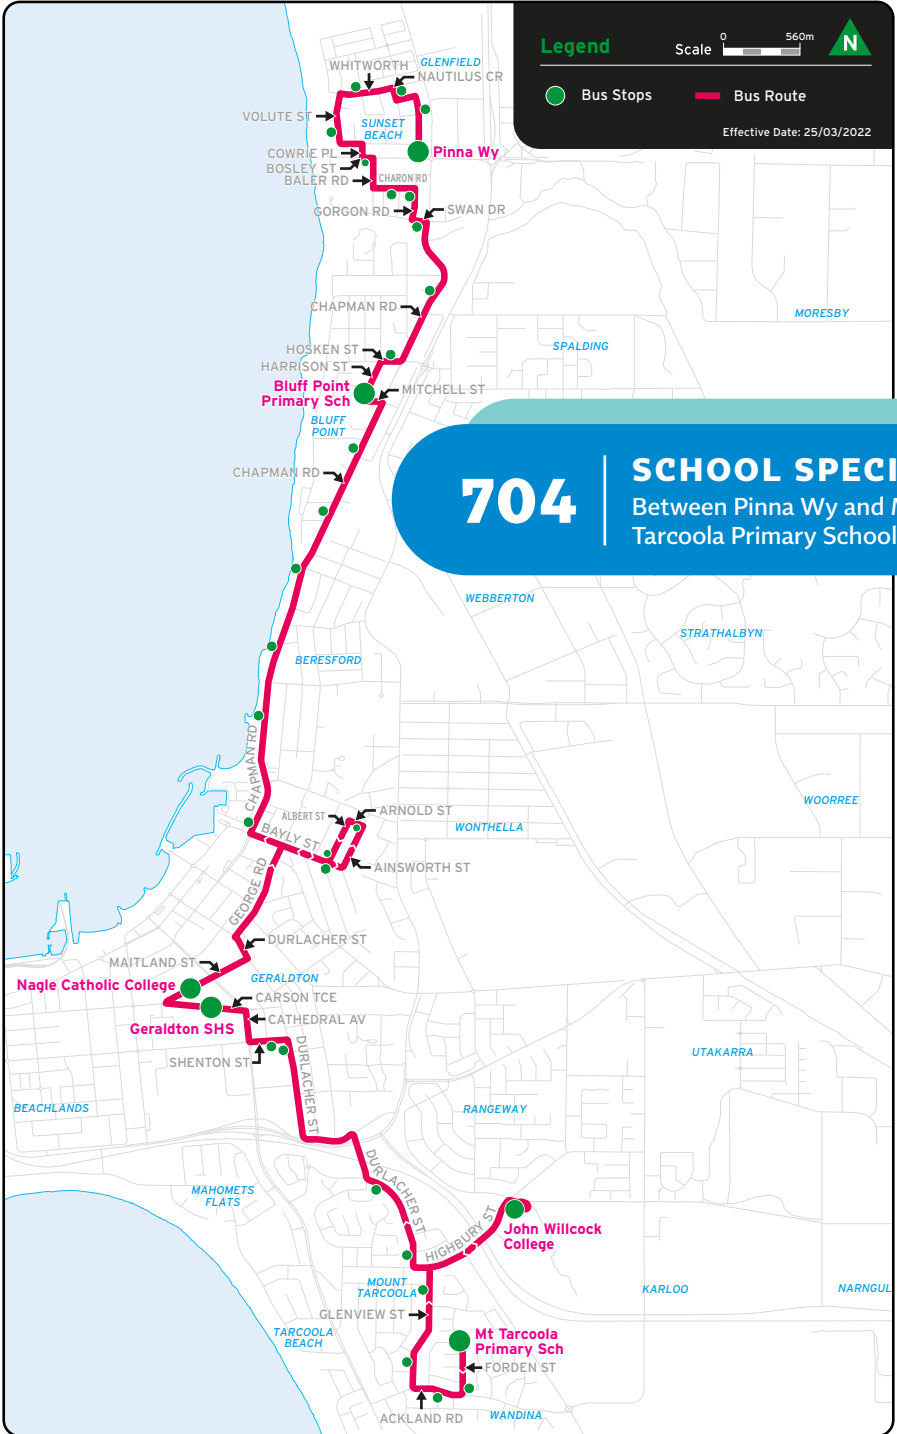

Legend

Scale 0 560m

- Bus Stops
- Bus Route

Effective Date: 25/03/2022

704 | SCHOOL SPECIAL

Between Pinna Wy and Mount Tarcoola Primary School