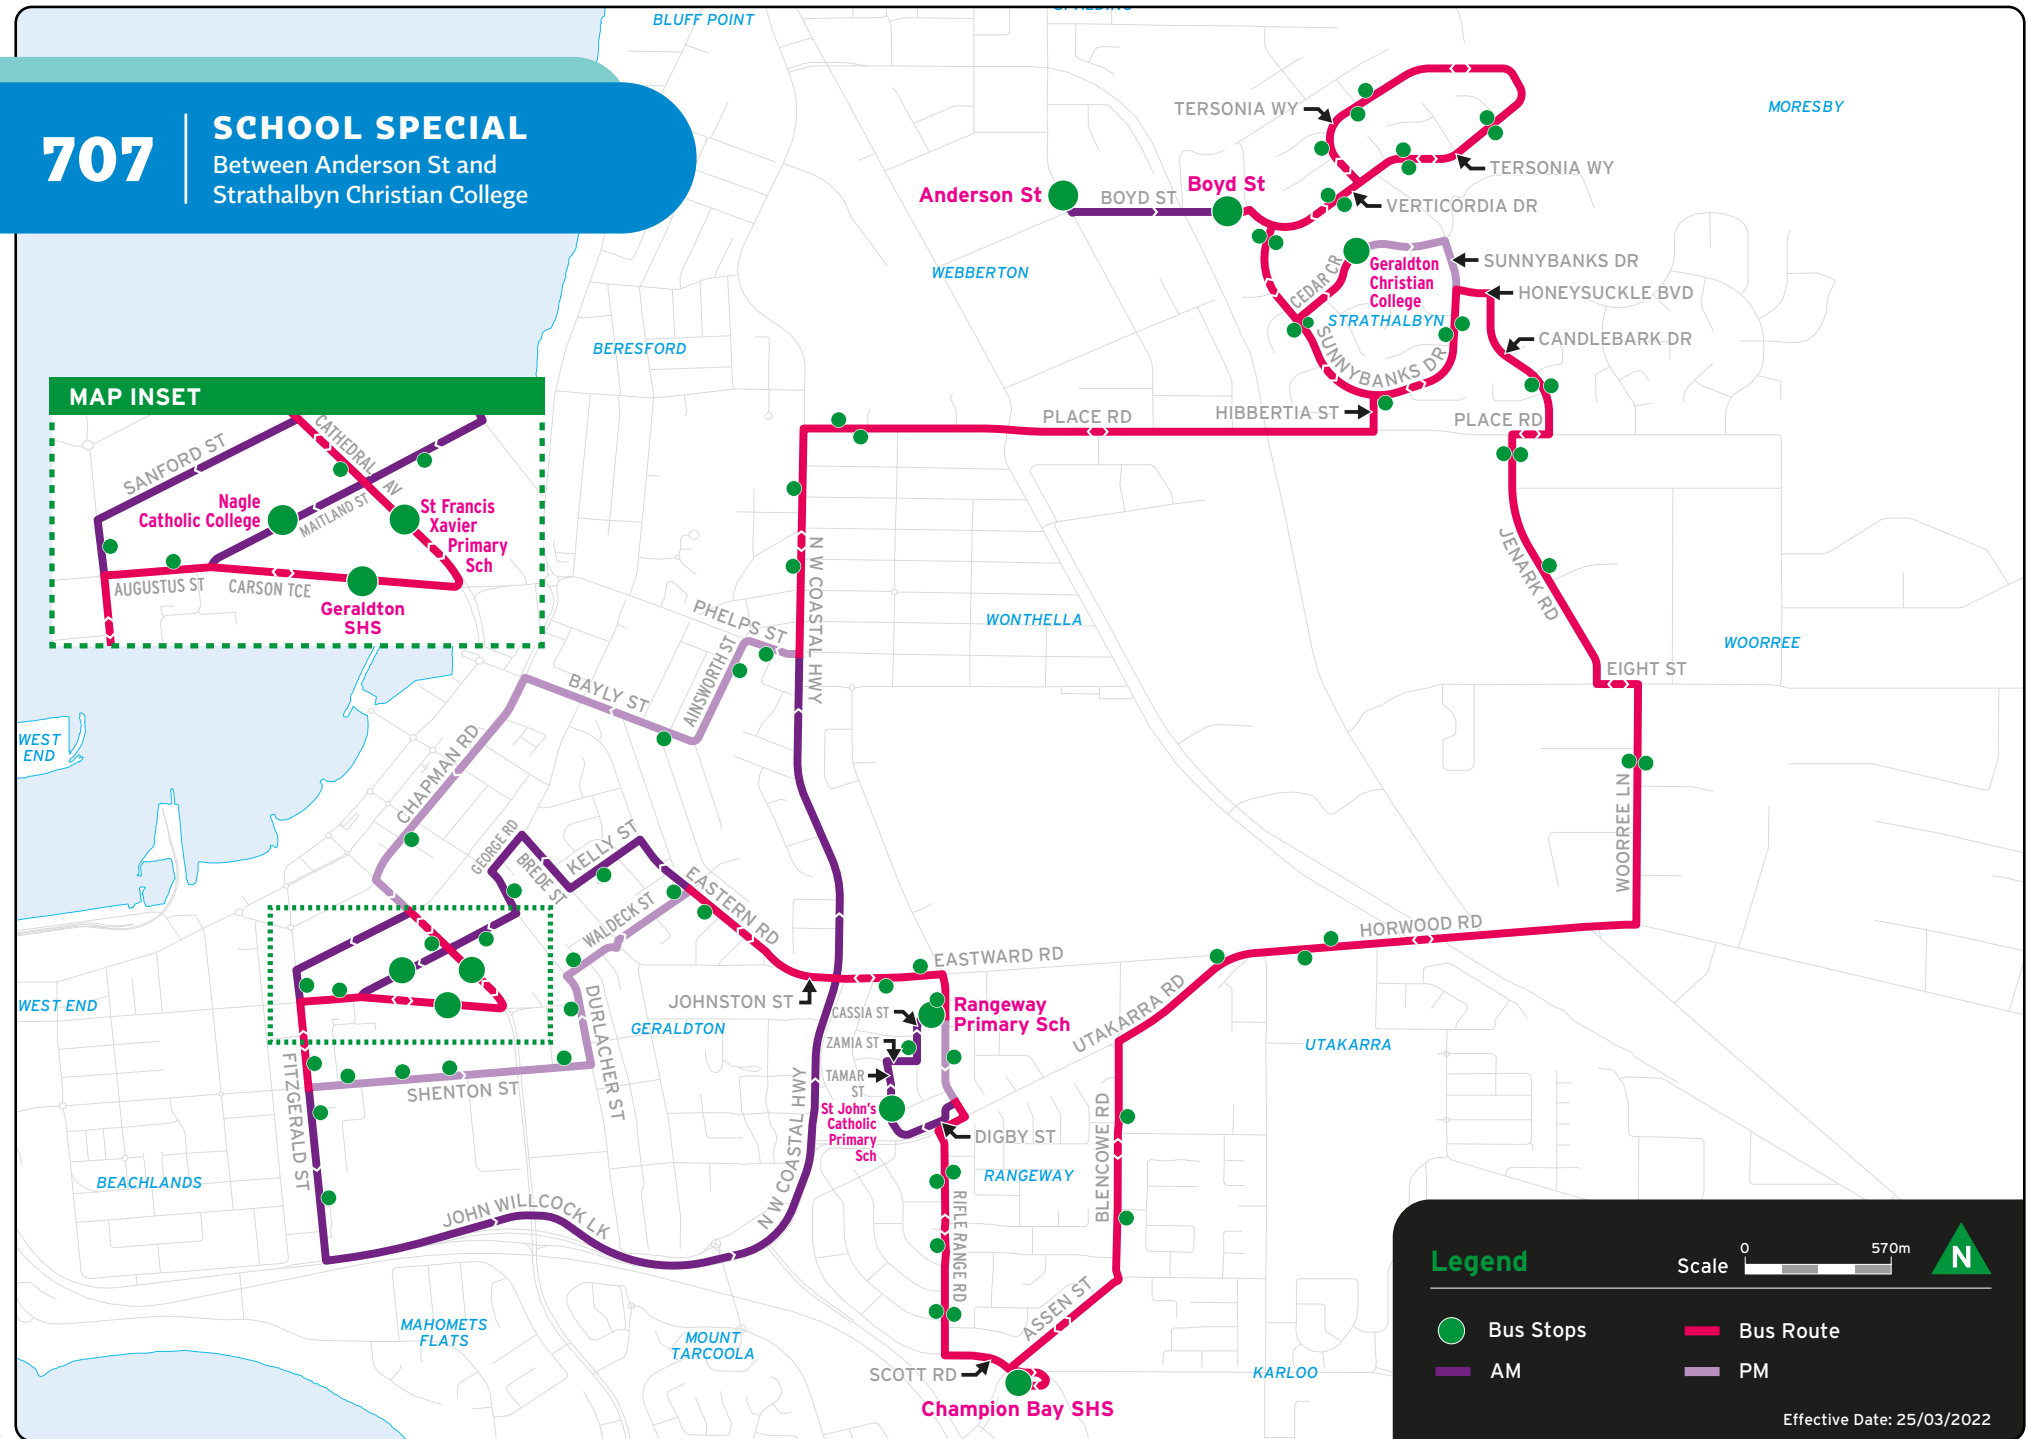

706 | **SCHOOL SPECIAL**
Between Green St and Rangeway Primary School

Legend

- Bus Stops
- Bus Route
- AM
- PM

Scale 0 520m

Effective Date: 25/03/2022

707

SCHOOL SPECIAL

Between Anderson St and Strathalbyn Christian College

Legend

- Bus Stops
- Bus Route
- AM
- PM

Scale 0 570m

Effective Date: 25/03/2022

Information

Website

transregional.wa.gov.au

InfoLine