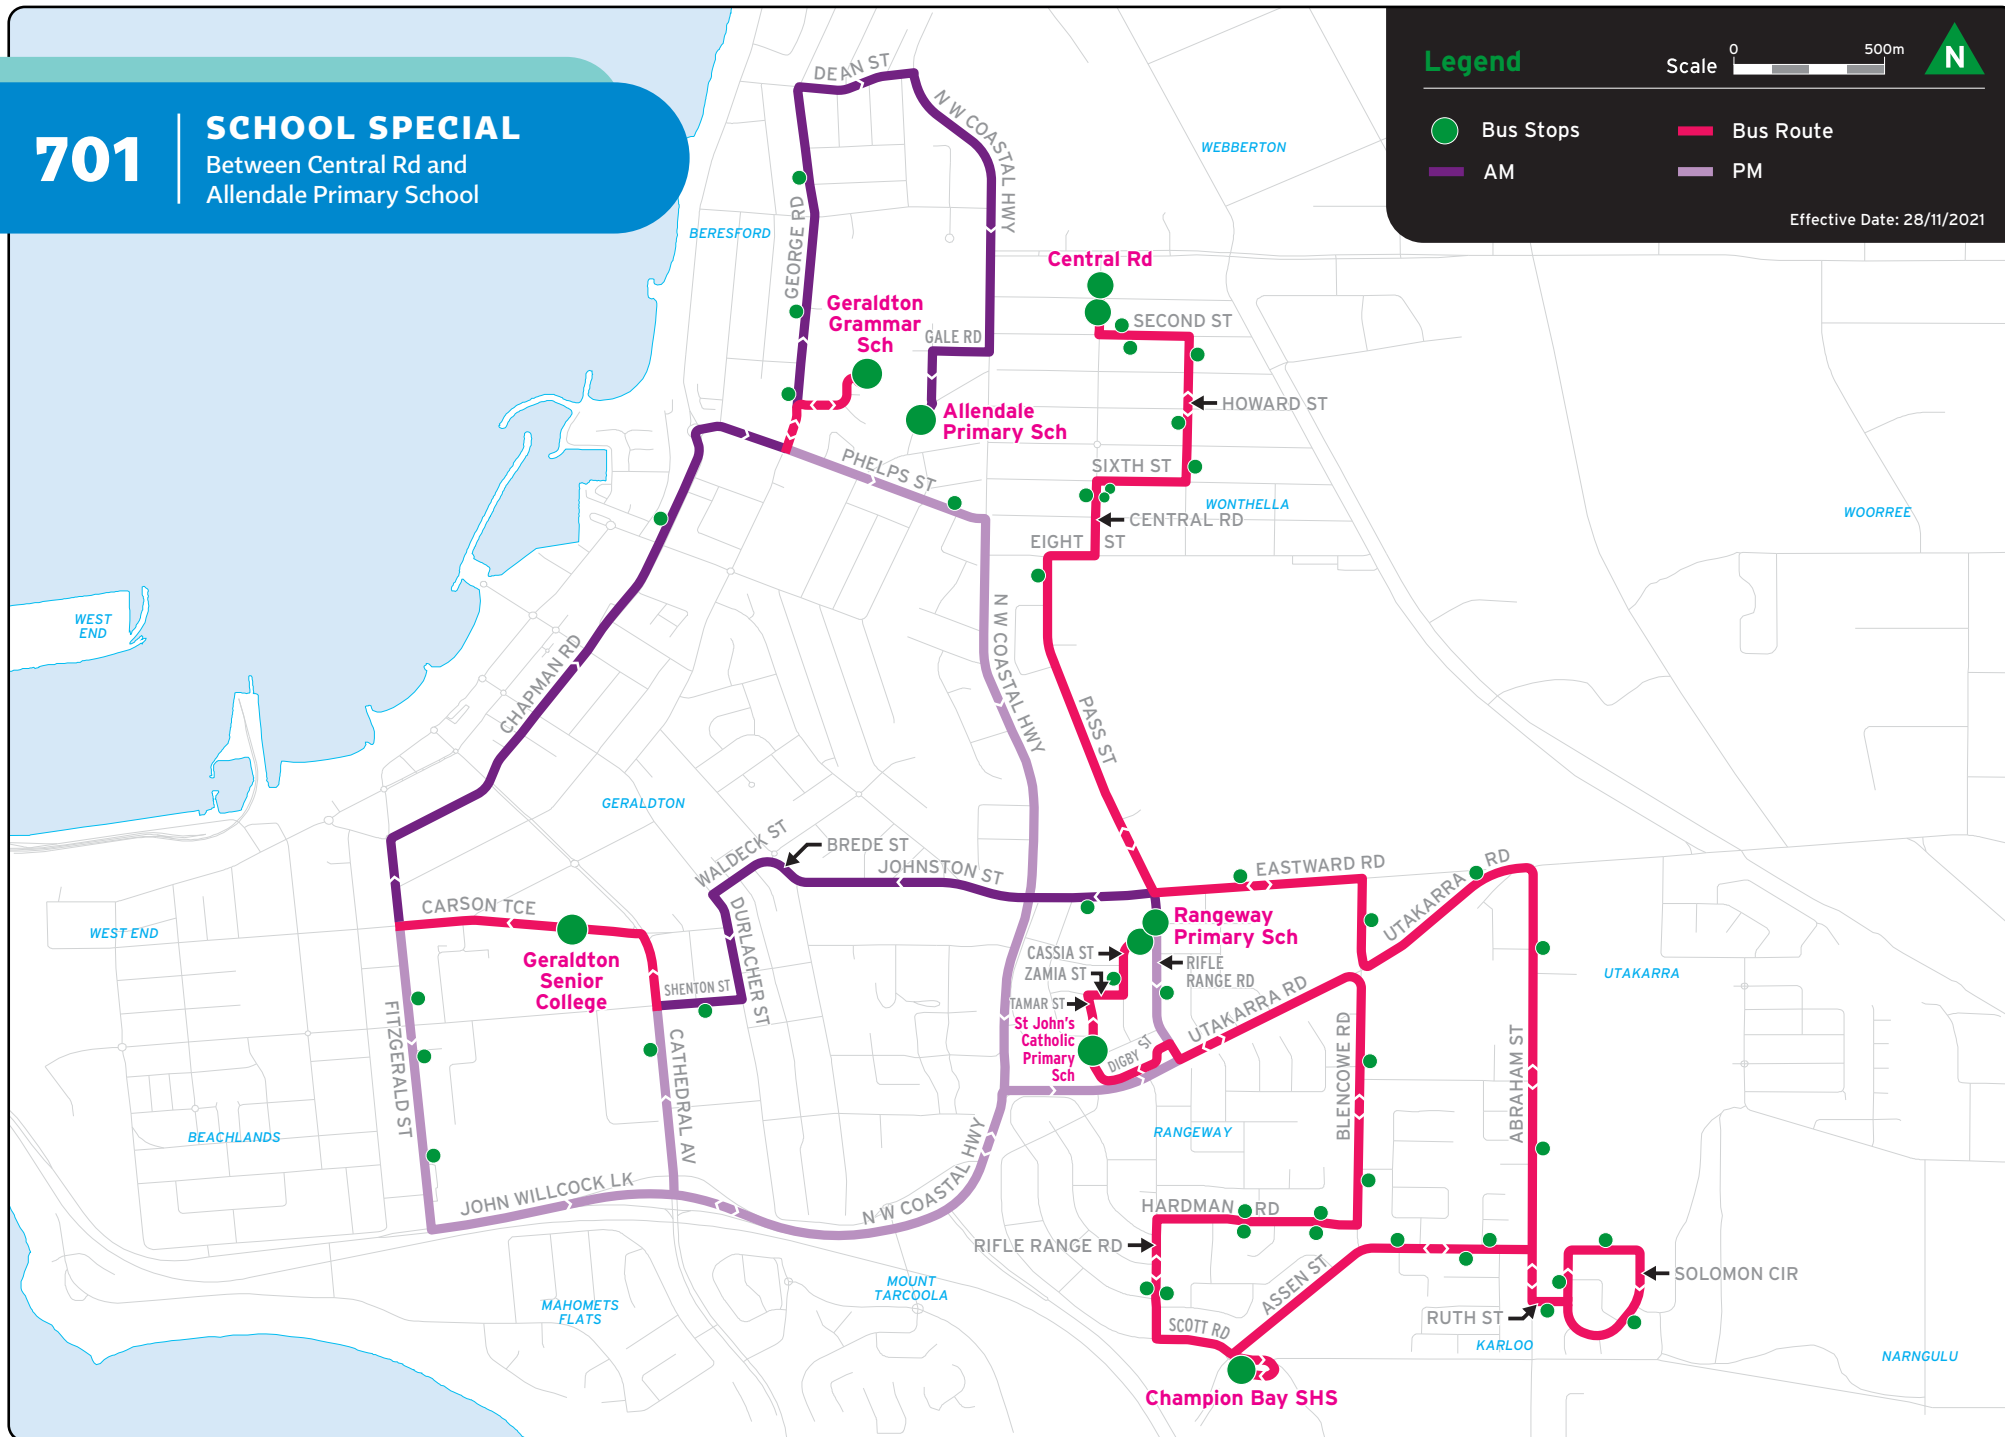

Legend

- Bus Stops
- Bus Route
- AM
- PM

Scale 0 500m

Effective Date: 28/11/2021

703

SCHOOL SPECIAL

Between Dorset Dr and Strathalbyn Christian College

Legend

- Bus Stops
- Bus Route
- AM
- PM

Scale 0 500m

Effective Date: 28/11/2021

Legend

Scale 0 560m

- Bus Stops
- Bus Route

Effective Date: 25/03/2022

704 | SCHOOL SPECIAL