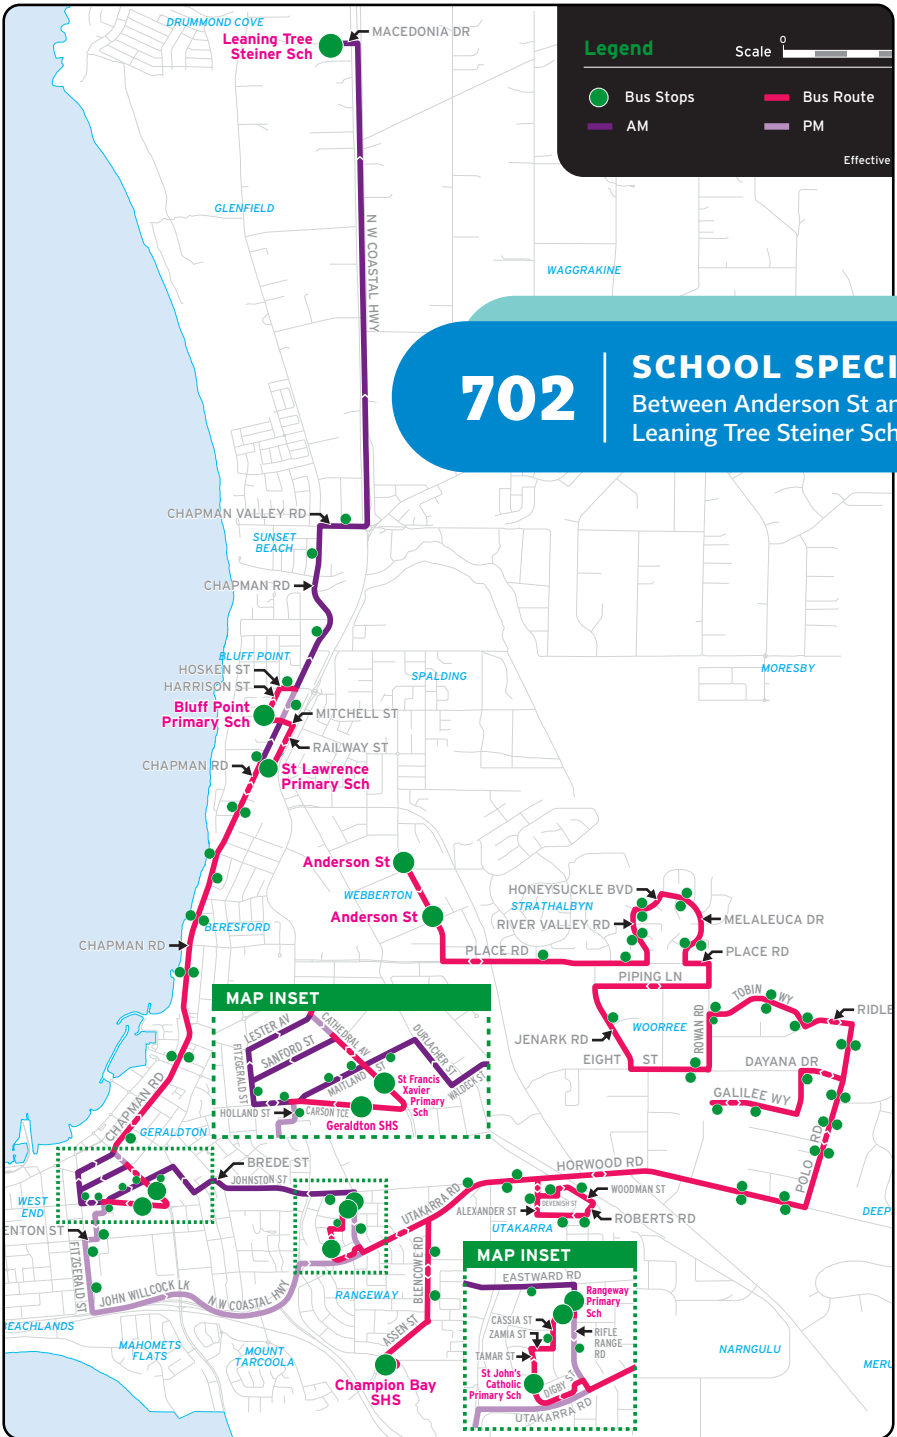

Legend

- Bus Stops
- Bus Route
- AM
- PM

Scale 0 500m

Effective Date: 28/11/2021

703

SCHOOL SPECIAL

Between Dorset Dr and Strathalbyn Christian College

Legend

- Bus Stops
- Bus Route
- AM
- PM

Scale 0 500m

Effective Date: 28/11/2021

Legend

Scale 0 560m

- Bus Stops
- Bus Route

Effective Date: 25/03/2022

704 | SCHOOL SPECIAL