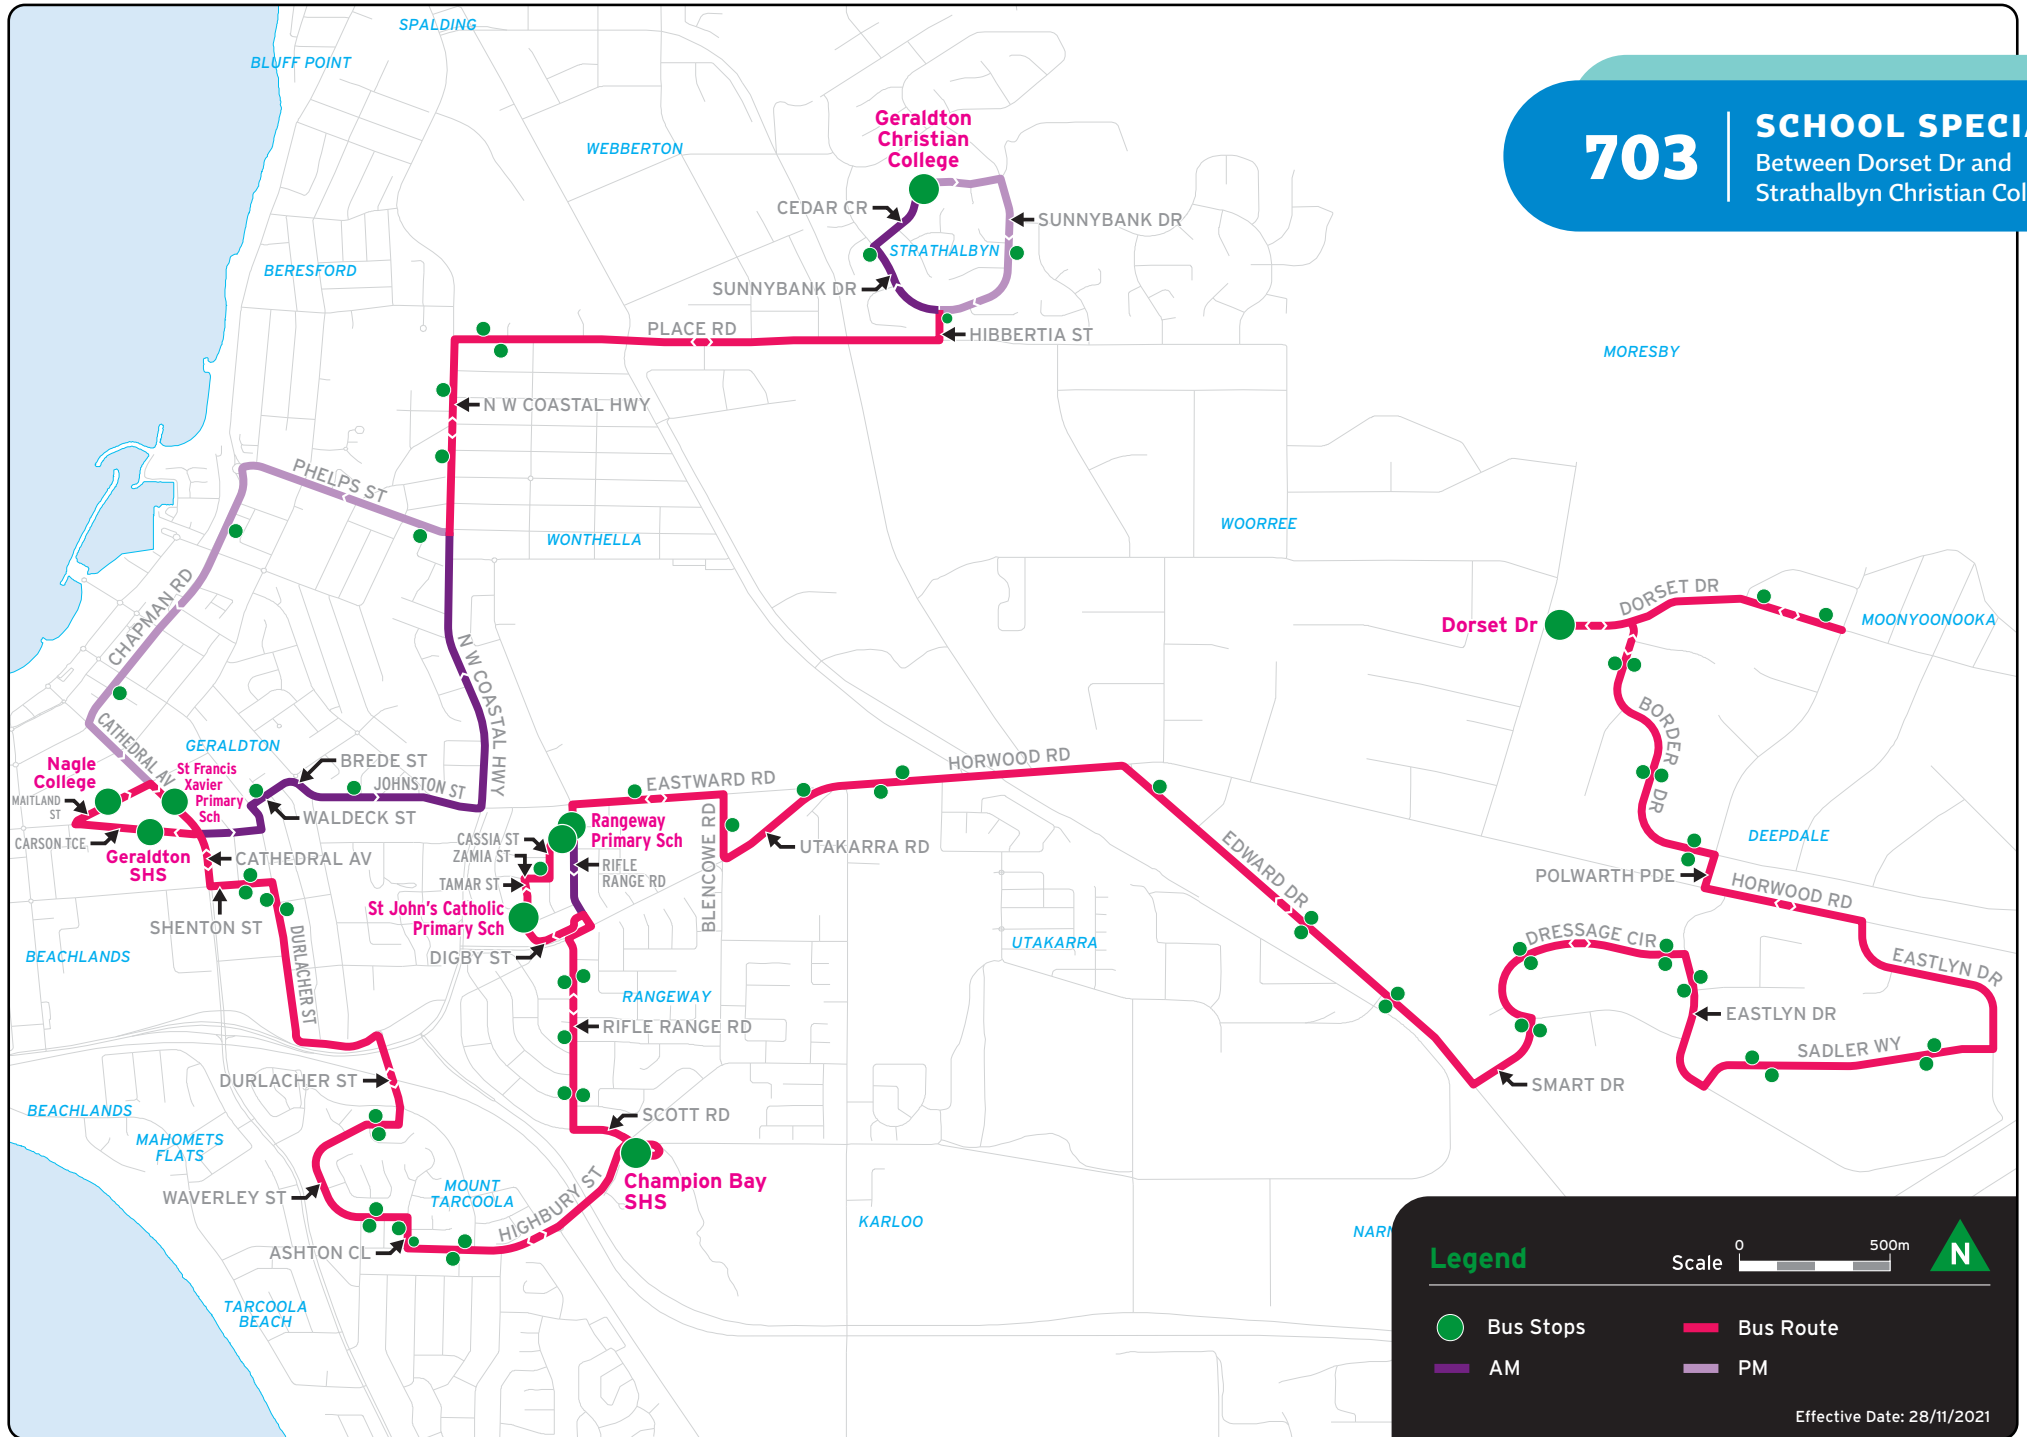

Legend

- Bus Stops
- Bus Route
- AM
- PM

Scale 0 500m

Effective Date: 28/11/2021

703

SCHOOL SPECIAL

Between Dorset Dr and Strathalbyn Christian College

Legend

- Bus Stops
- Bus Route
- AM
- PM

Scale 0 500m

Effective Date: 28/11/2021

Legend

Scale 0 560m

- Bus Stops
- Bus Route

Effective Date: 25/03/2022

704 | SCHOOL SPECIAL

706 | **SCHOOL SPECIAL**
Between Green St and Rangeway Primary School

Legend

- Bus Stops
- Bus Route
- AM
- PM

Scale 0 520m

Effective Date: 25/03/2022

707

SCHOOL SPECIAL

Between Anderson St and Strathalbyn Christian College