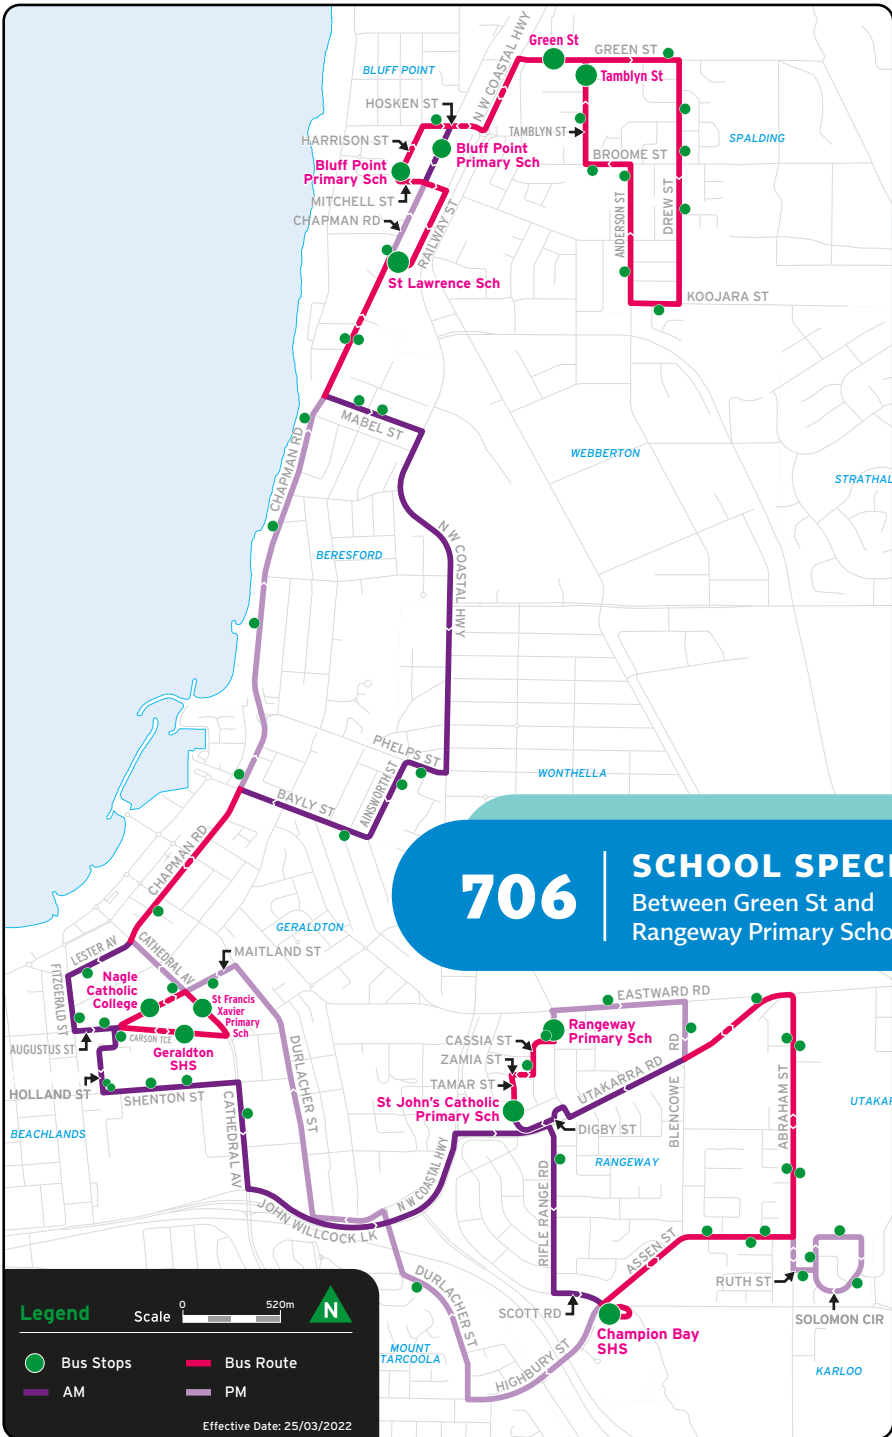

- Bus Stops
- Bus Route
- AM
- PM

Scale 0 500m

Effective Date: 28/11/2021

Legend

Scale 0 560m

- Bus Stops
- Bus Route

Effective Date: 25/03/2022

704 | SCHOOL SPECIAL

Between Pinna Wy and Mount Tarcoola Primary School

705 SCHOOL SPECIAL

Between Glendinning Rd and Champion Bay Senior High School

Legend

- Bus Stops
- Bus Route
- AM
- PM

Scale 0 760m

N

Effective Date: 25/03/2022

706 | **SCHOOL SPECIAL**
Between Green St and Rangeway Primary School

Legend

- Bus Stops
- Bus Route
- AM
- PM

Scale 0 520m

Effective Date: 25/03/2022

707

SCHOOL SPECIAL

Between Anderson St and Strathalbyn Christian College