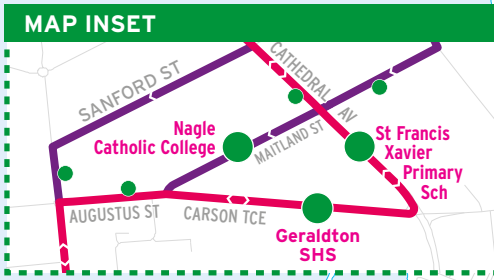

Between Pinna Wy and Mount Tarcoola Primary School

705 SCHOOL SPECIAL

Between Glendinning Rd and Champion Bay Senior High School

Legend

- Bus Stops
- Bus Route
- AM
- PM

Scale 0 760m

N

Effective Date: 25/03/2022

706 | **SCHOOL SPECIAL**
Between Green St and Rangeway Primary School

Legend

- Bus Stops
- Bus Route
- AM
- PM

Scale 0 520m

Effective Date: 25/03/2022

707

SCHOOL SPECIAL

Between Anderson St and Strathalbyn Christian College

Legend

- Bus Stops
- Bus Route
- AM
- PM

Scale 0 570m

Effective Date: 25/03/2022

Information

Website

transregional.wa.gov.au

InfoLine