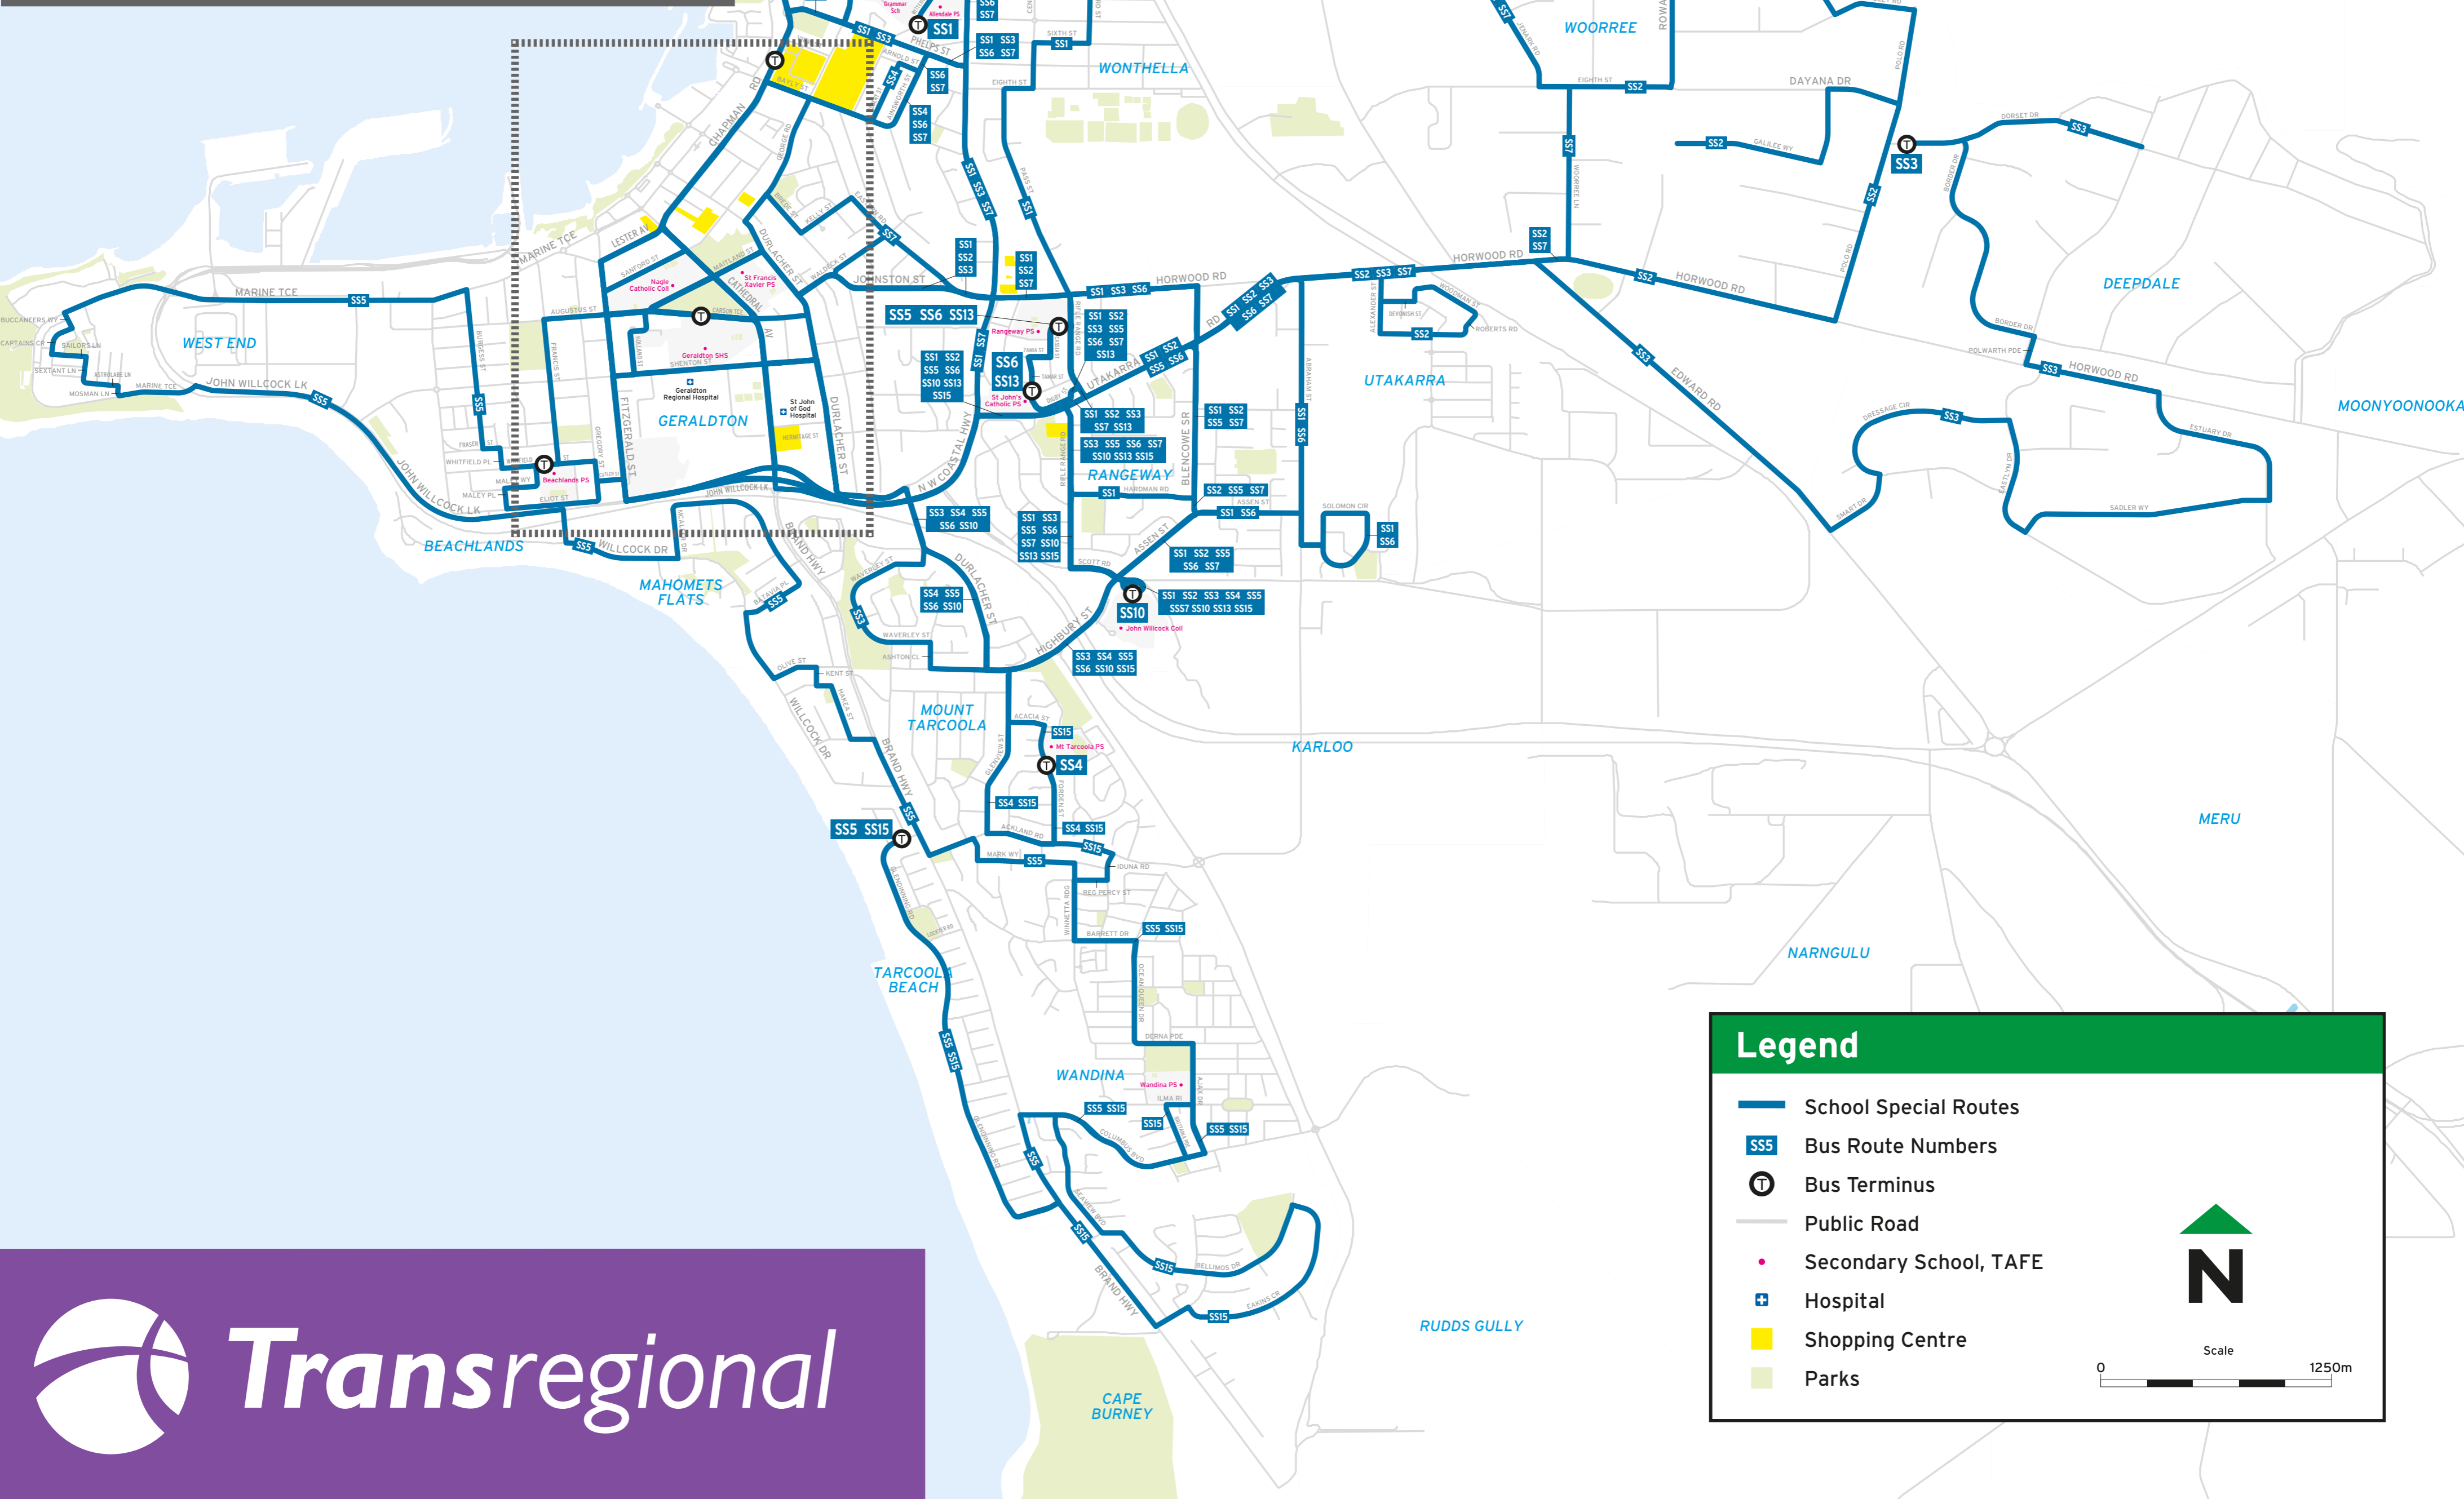

Geraldton Network

MAP INSET

Legend

- School Special Routes
- Bus Route Numbers
- Bus Terminus
- Public Road
- Secondary School, TAFE
- Hospital
- Shopping Centre
- Parks

Scale 1250m