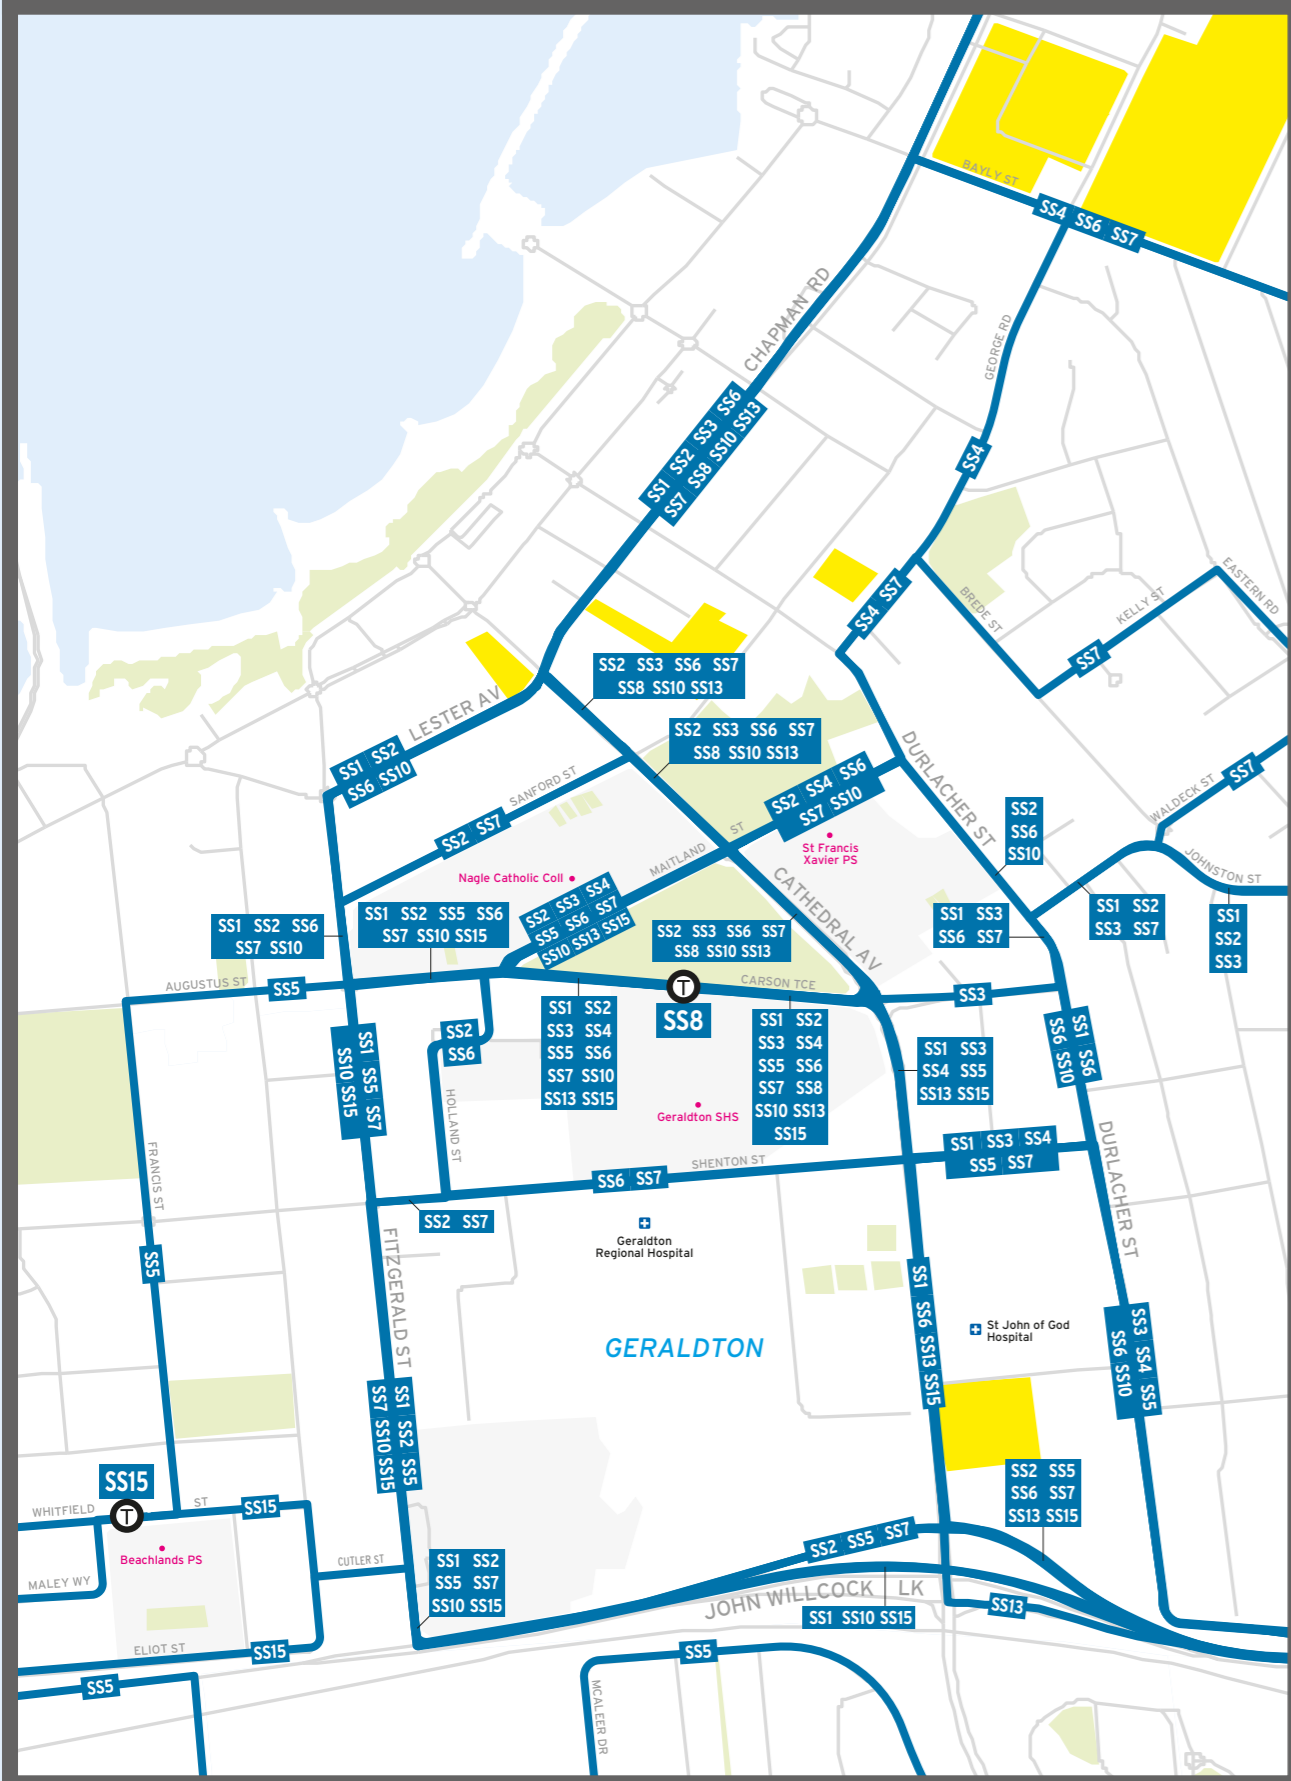

Geraldton Network

MAP INSET

Legend

- School Special Routes
- Bus Route Numbers
- Bus Terminus
- Public Road
- Secondary School, TAFE
- Hospital
- Shopping Centre
- Parks

Scale 1250m