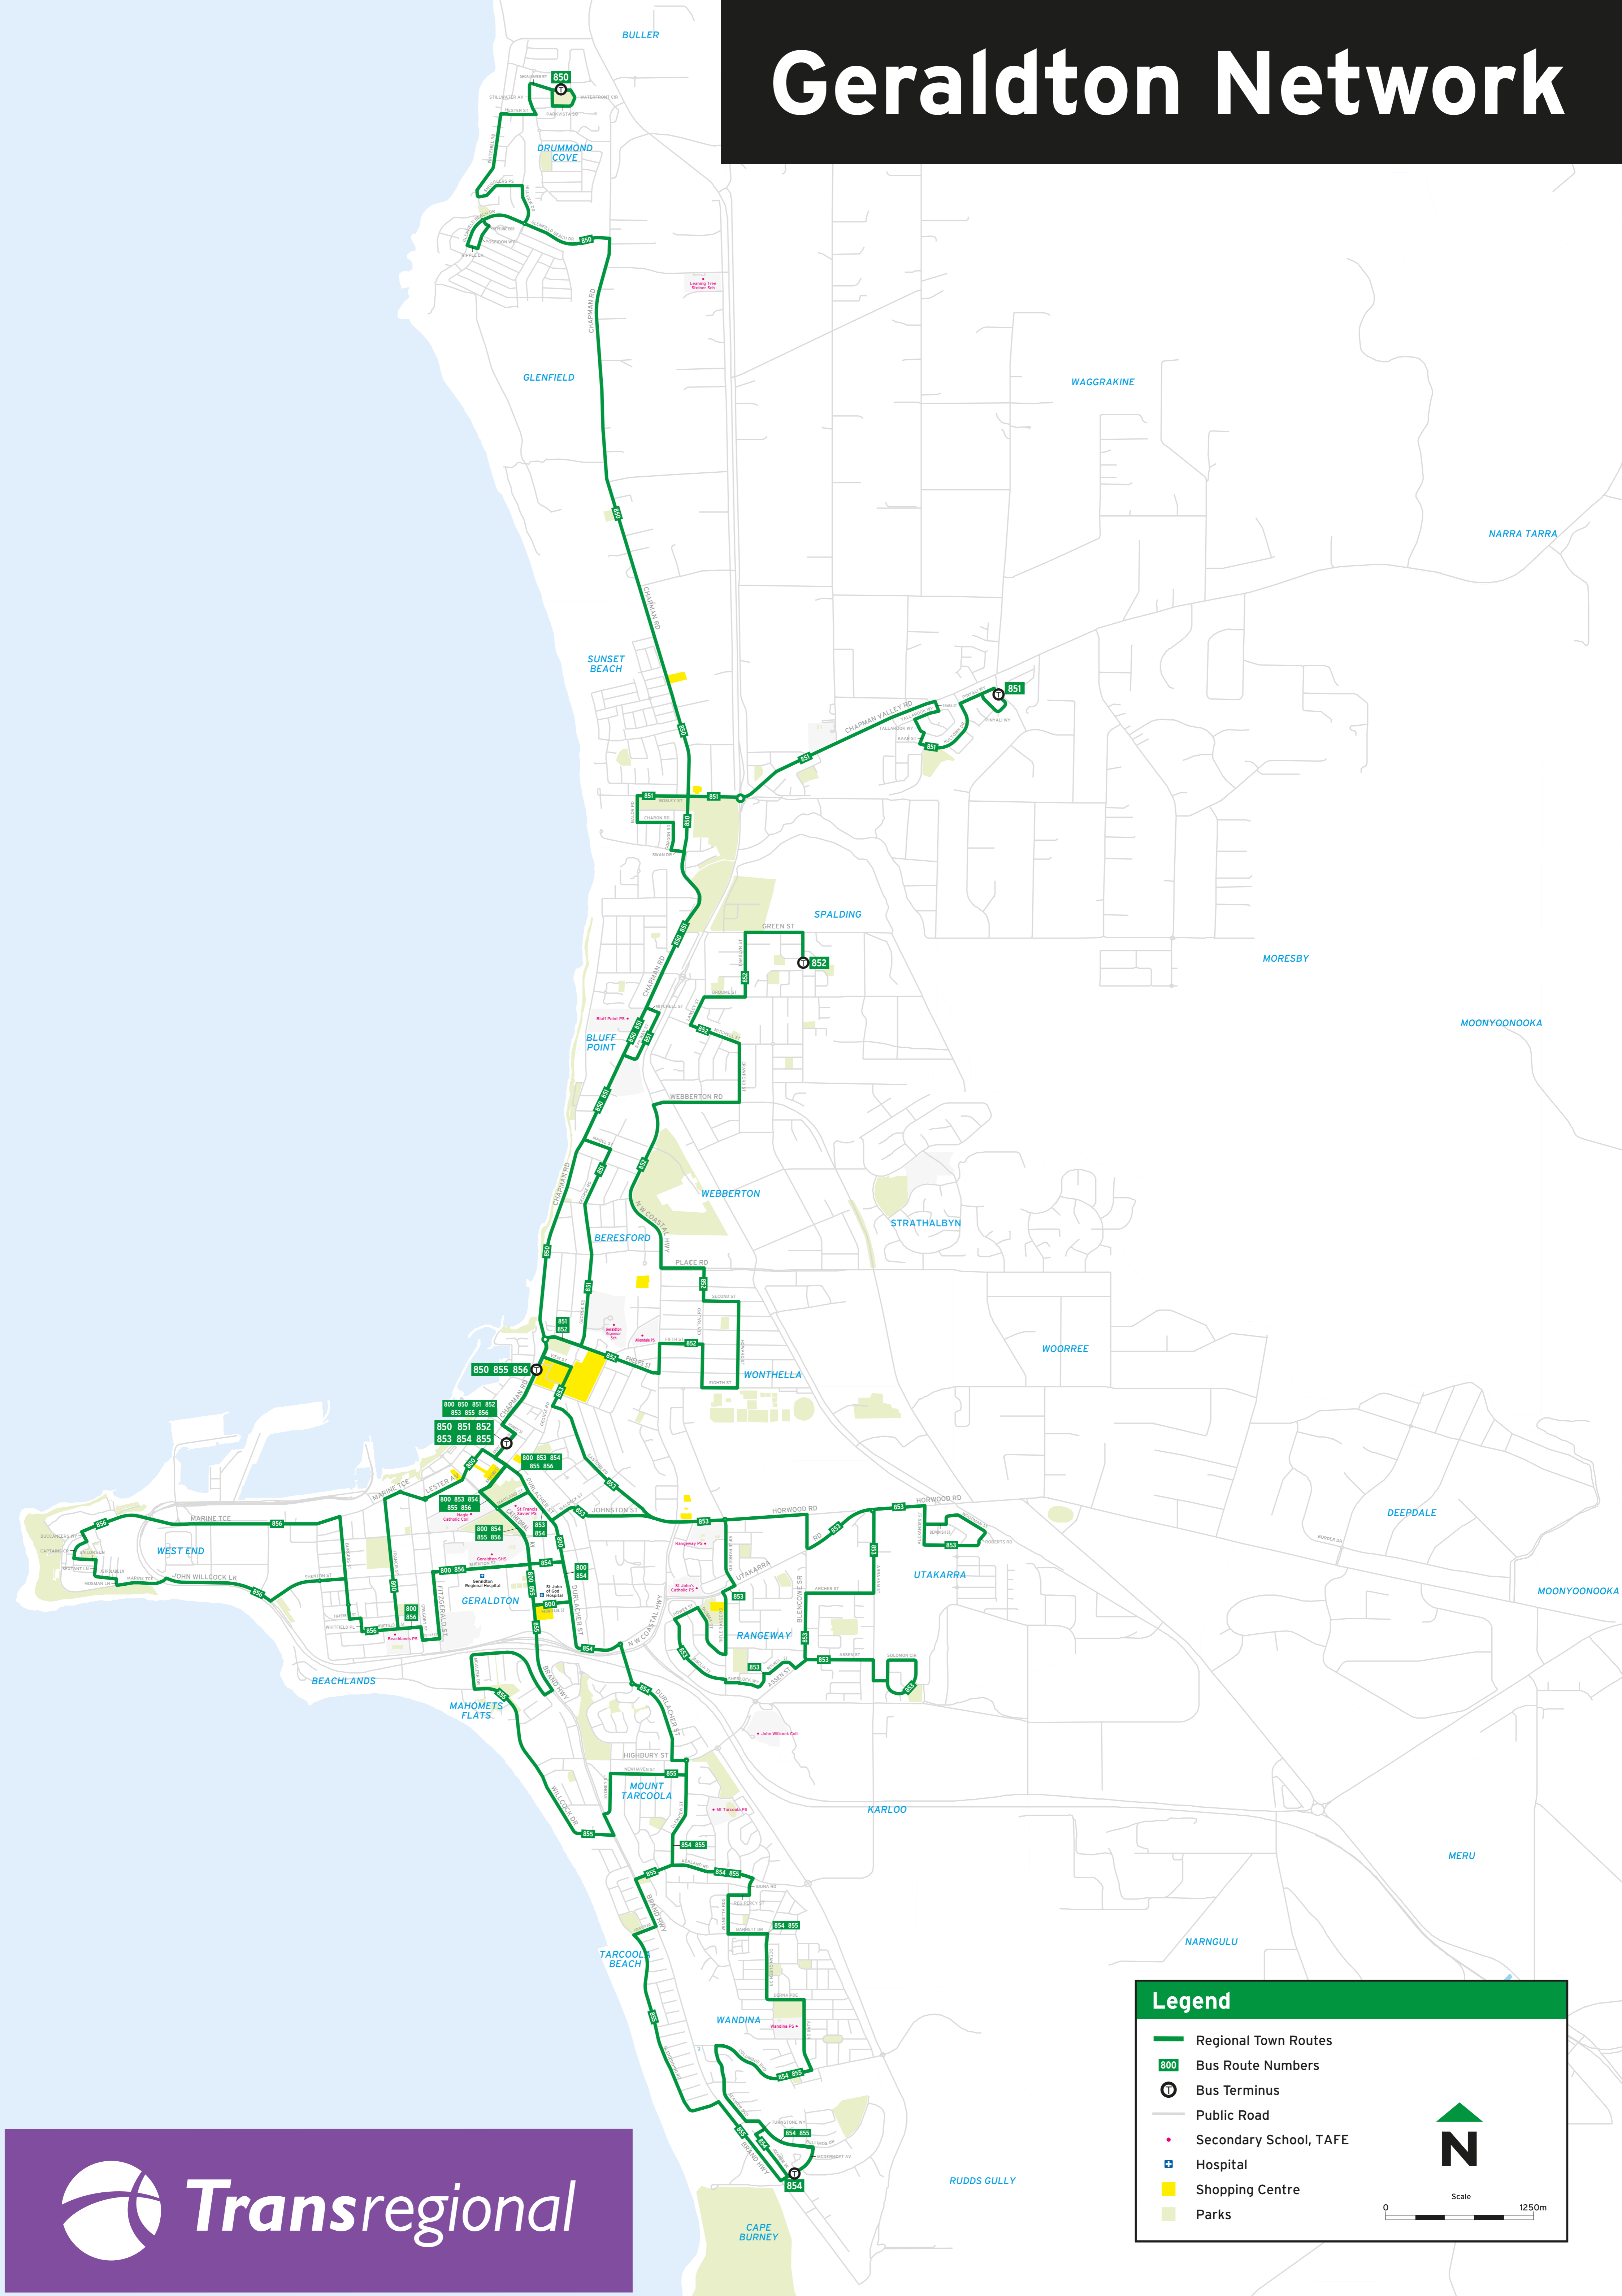

Geraldton Network

Legend

- Regional Town Routes
- Bus Route Numbers
- Bus Terminus
- Public Road
- Secondary School, TAFE
- Hospital
- Shopping Centre
- Parks

Scale 0 1250m