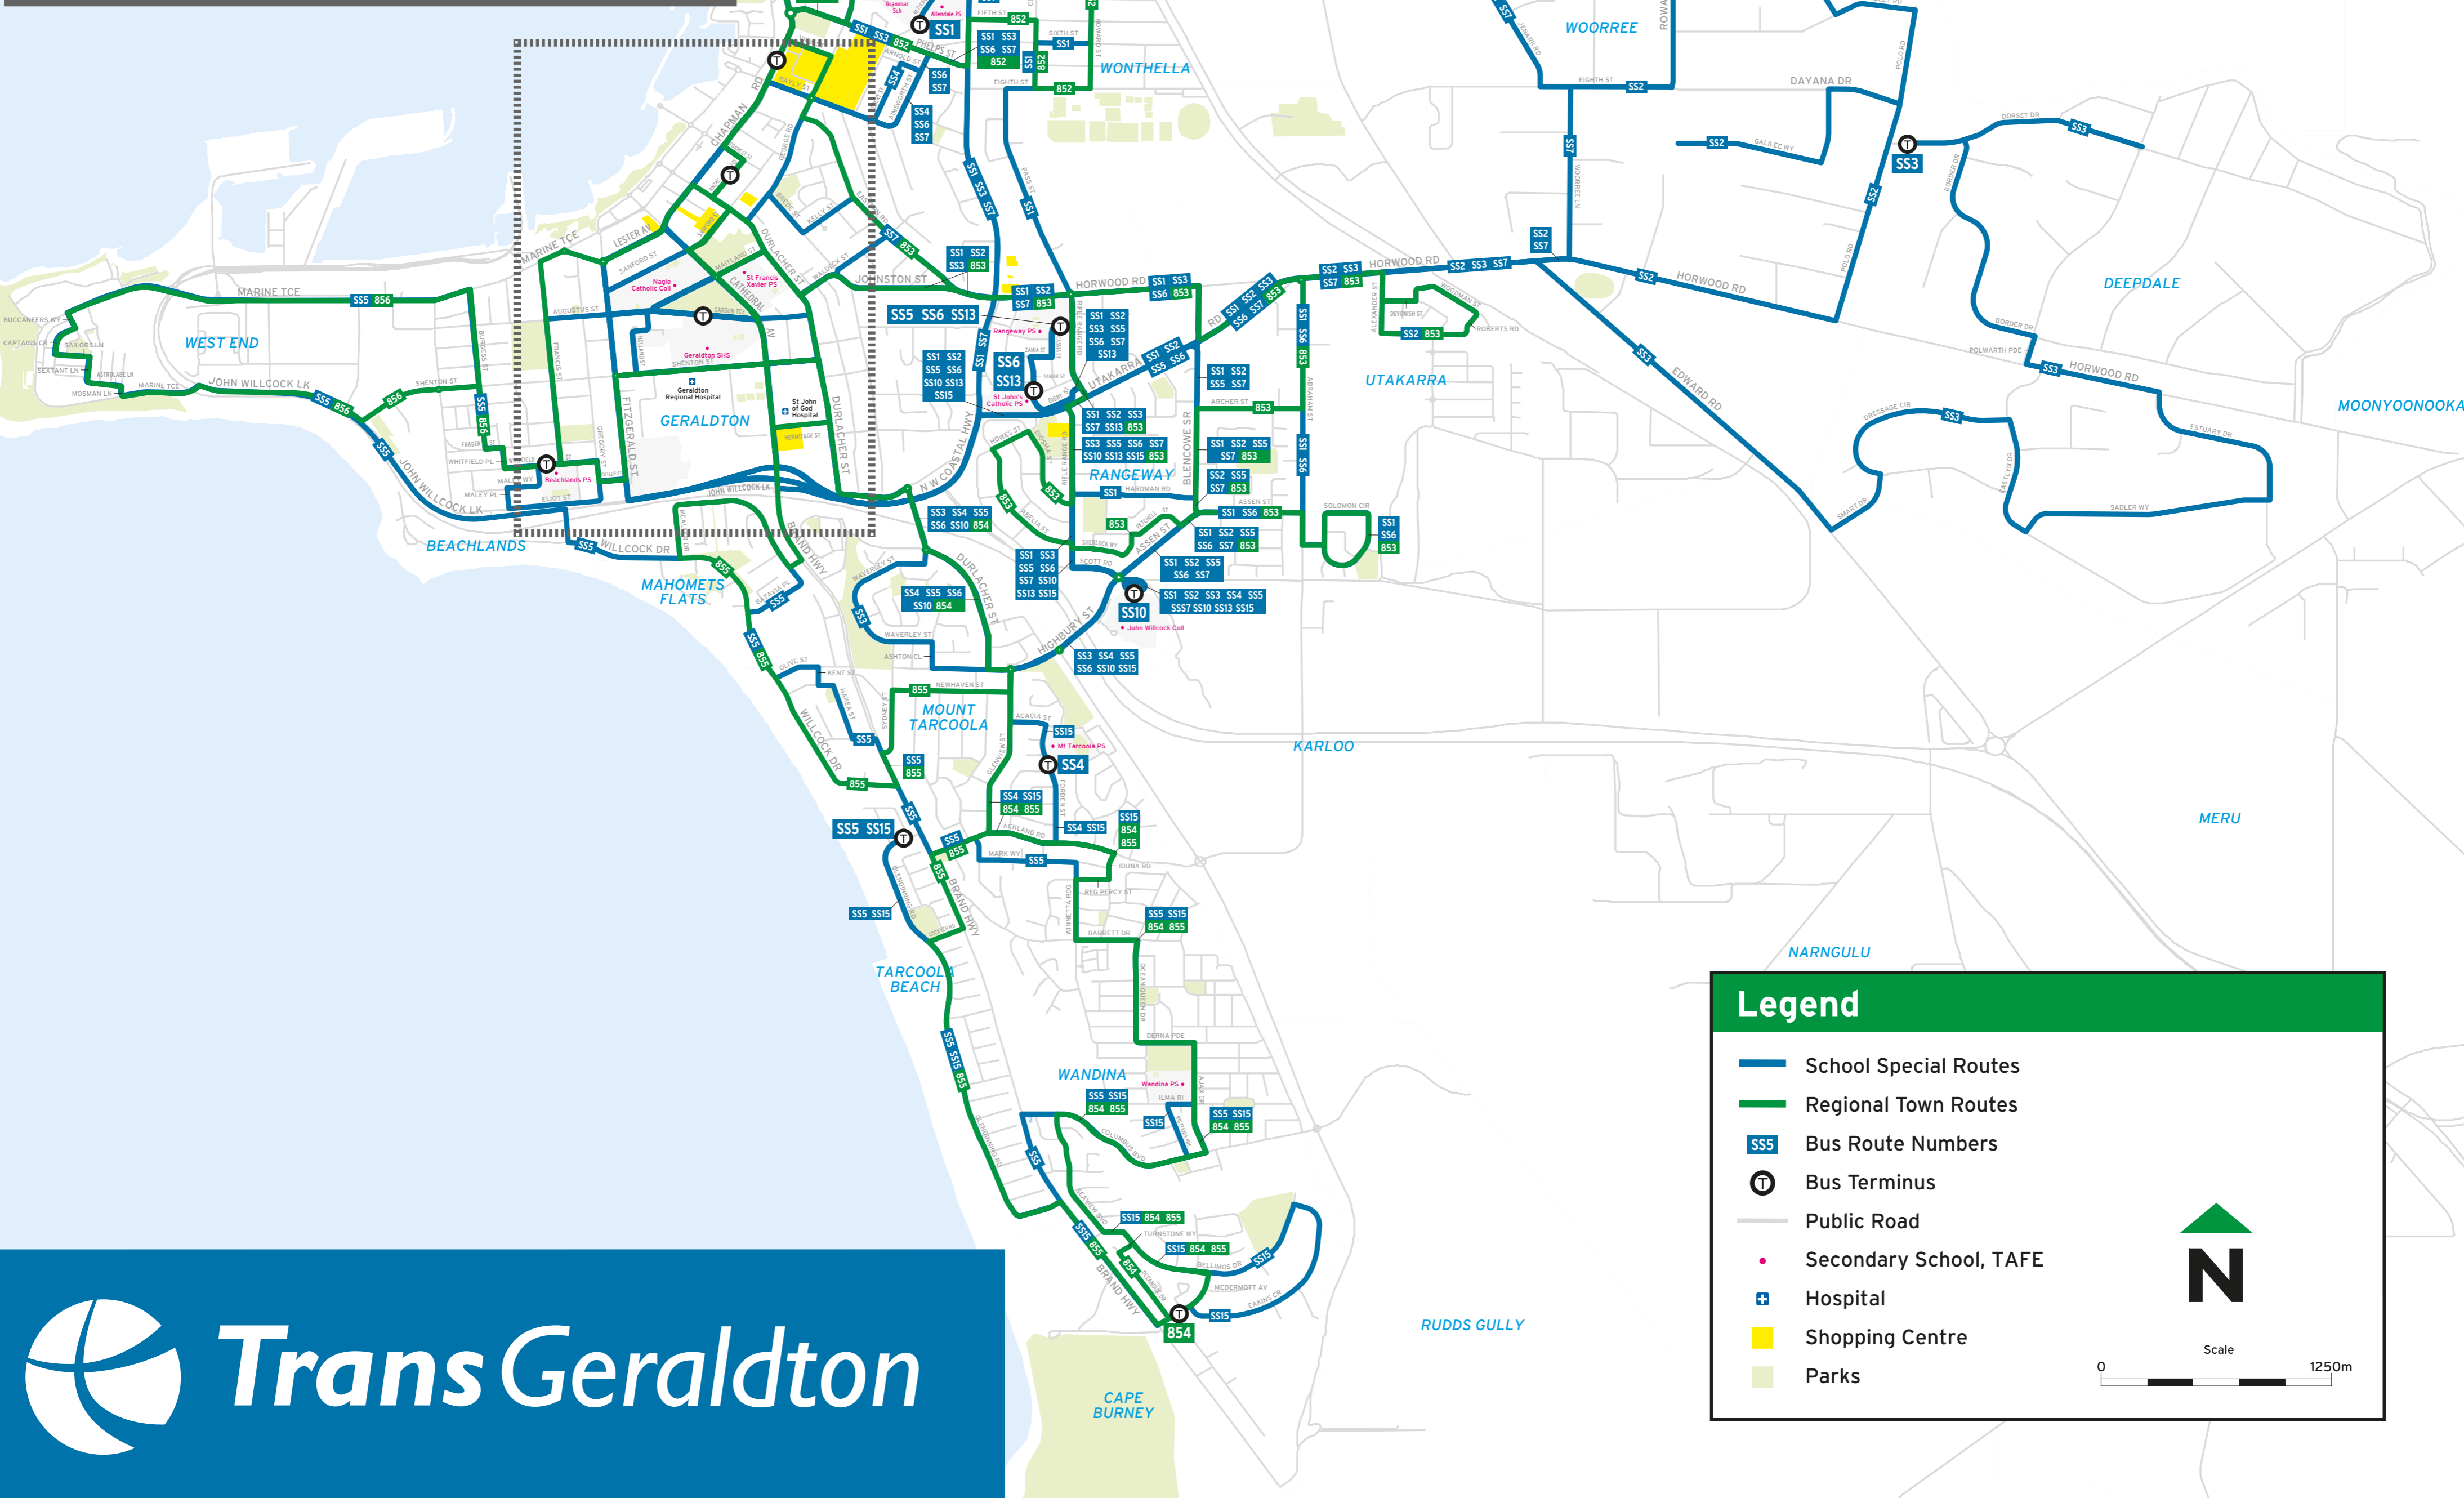

# Geraldton Network

## MAP INSET

**Legend**

- School Special Routes
- Regional Town Routes
- SS5 Bus Route Numbers
- T Bus Terminus
- Public Road
- Secondary School, TAFE
- + Hospital
- Shopping Centre
- Parks

Scale 1250m