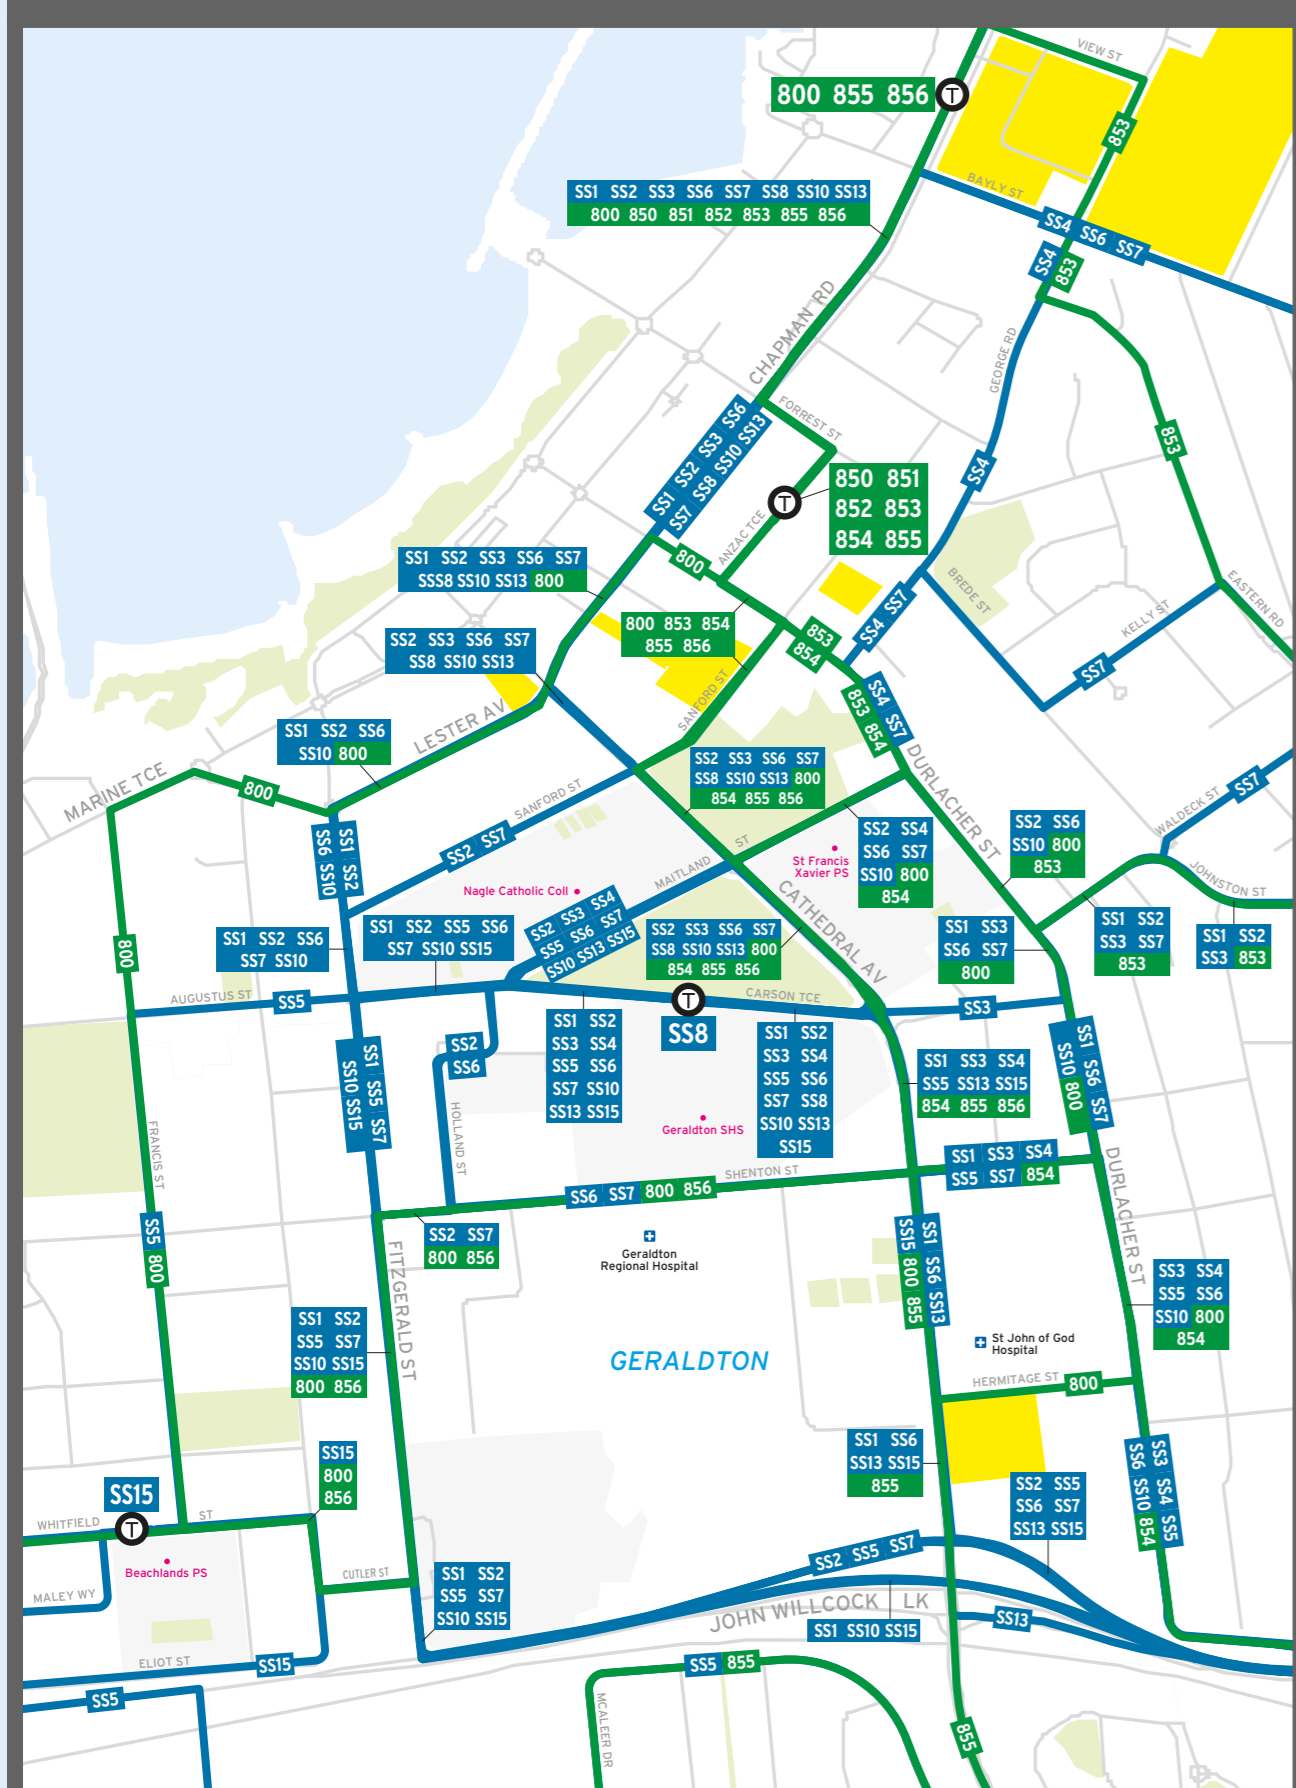

# Geraldton Network

## MAP INSET

**Legend**

- School Special Routes
- Regional Town Routes
- SS5 Bus Route Numbers
- T Bus Terminus
- Public Road
- Secondary School, TAFE
- + Hospital
- Shopping Centre
- Parks

Scale 1250m