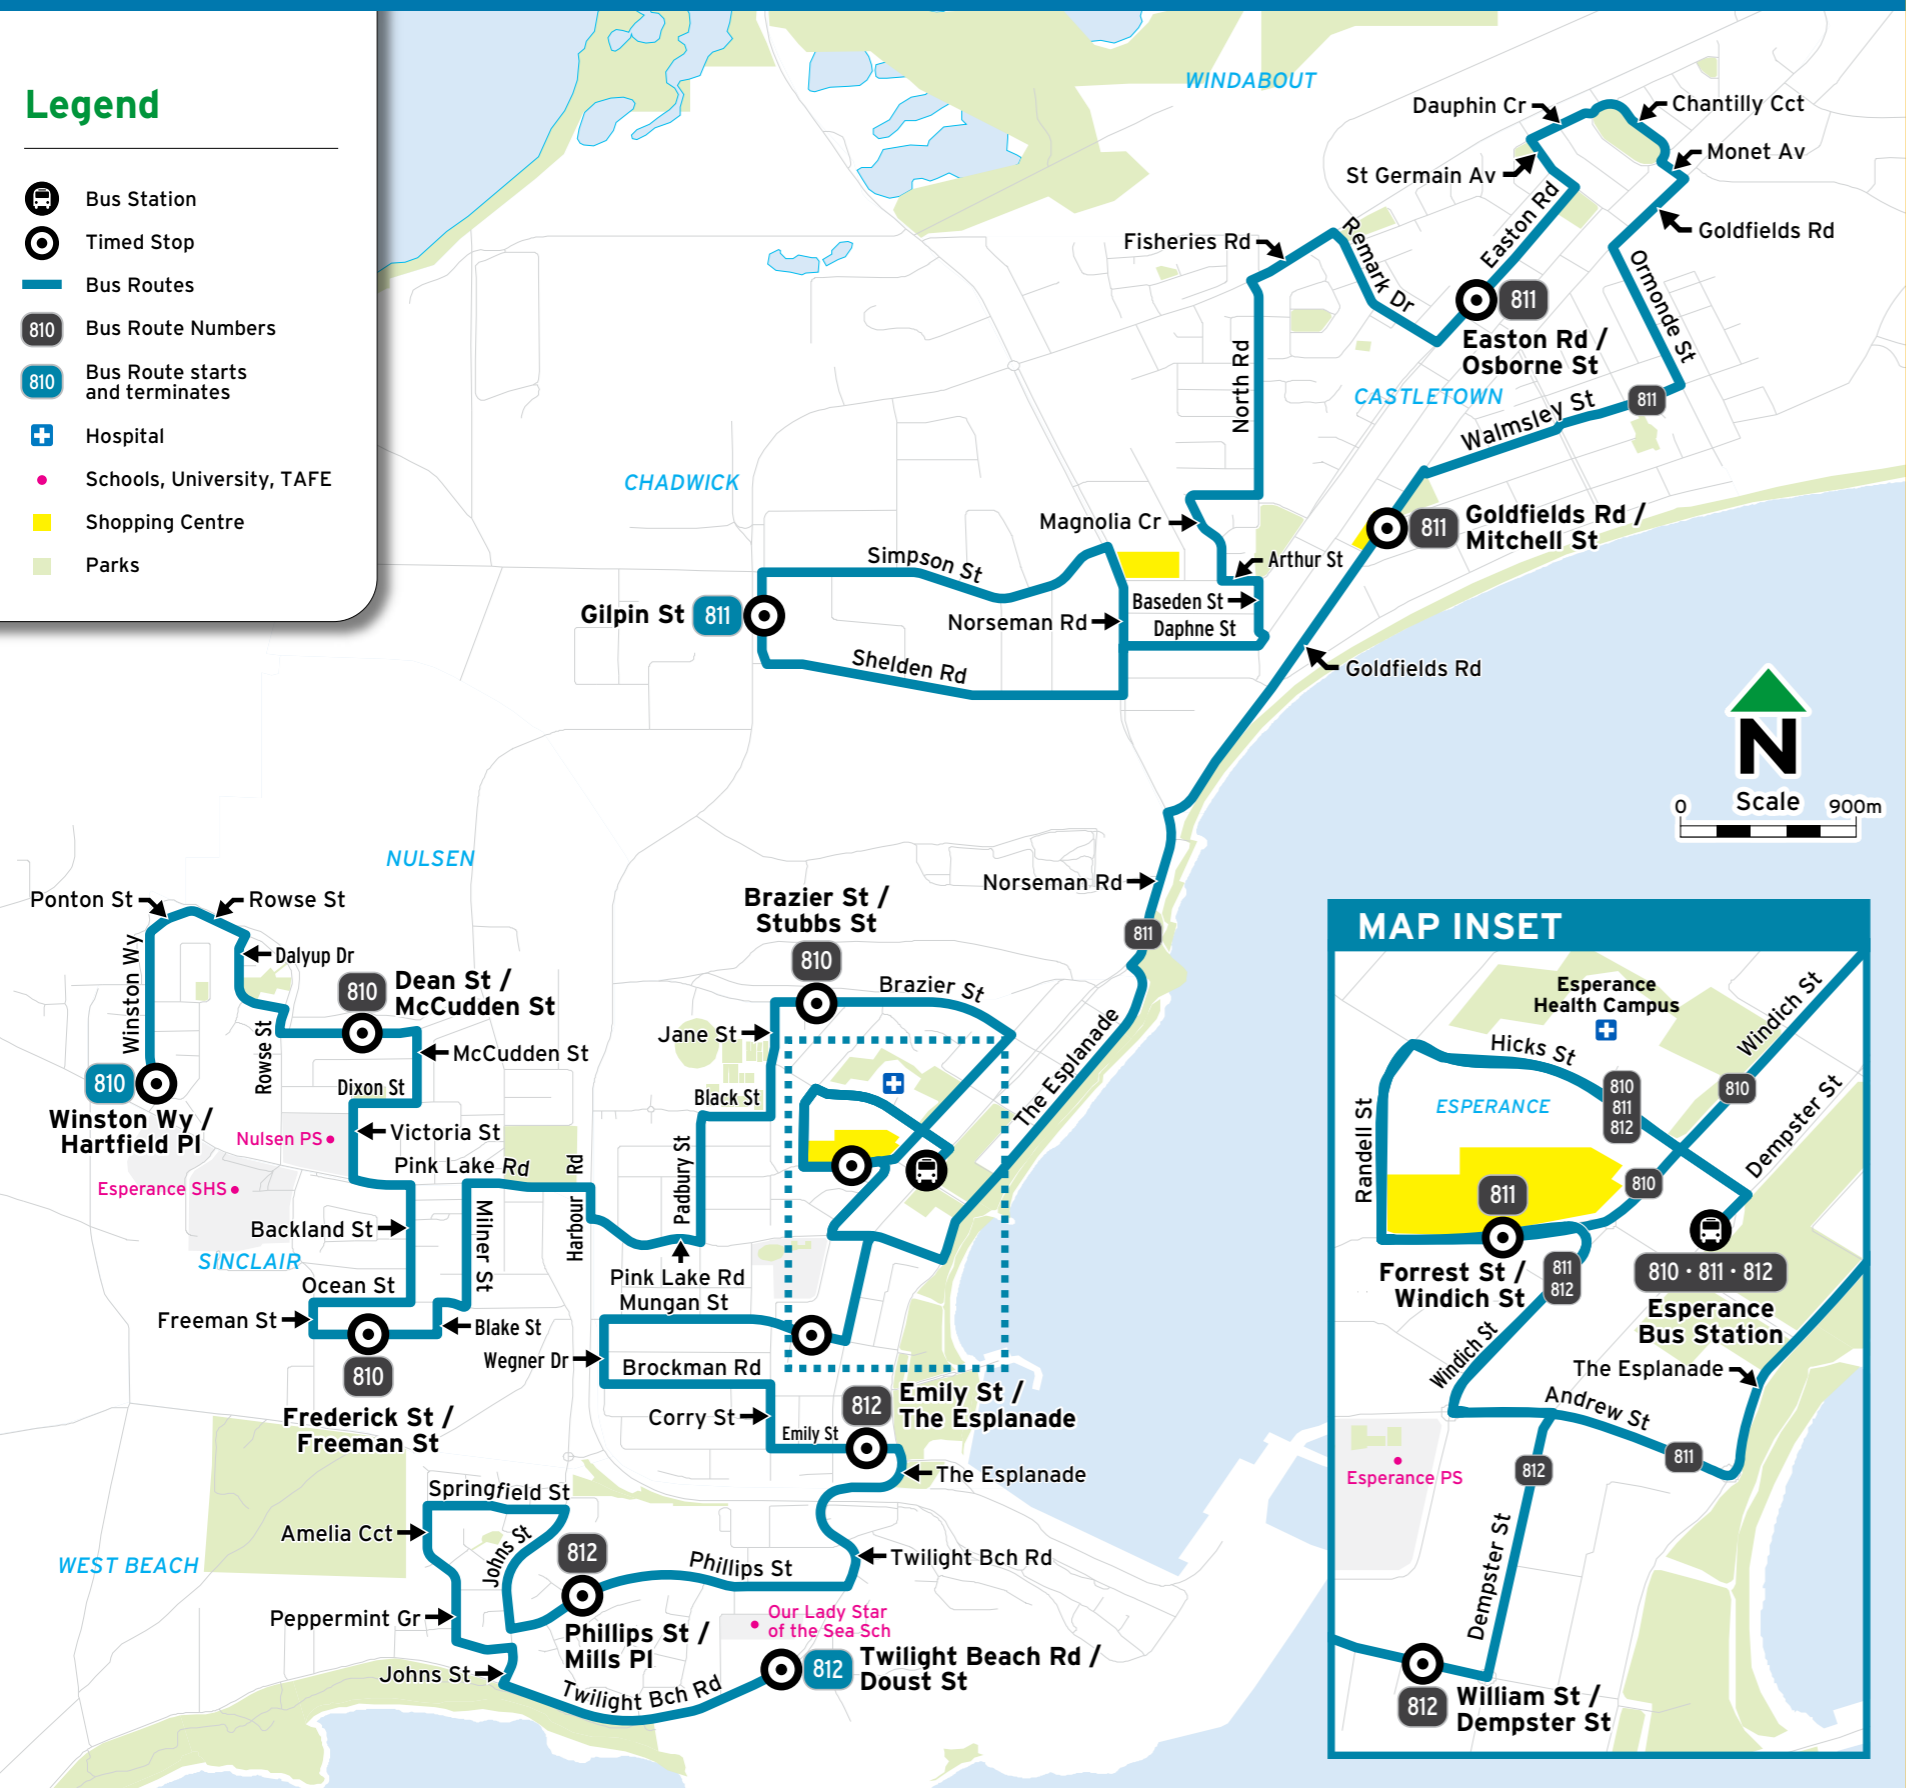

Legend

- Bus Station
- Timed Stop
- Bus Routes
- Bus Route Numbers
- Bus Route starts and terminates
- Hospital
- Schools, University, TAFE
- Shopping Centre
- Parks

'appy days!

You can now check your SmartRider balance, usage history and Autoload amount on the Transperth app.

Route 811 - To Esperance

Timed Stops	🕒	🕒	🕒	🕒	🕒	🕒
Stop No.	73996	74582	74559	74587	74622	74048
Route No.	Easton Rd / Osborne St	Goldfields Rd / Mitchell St	Forrest St / Windich St	Esperance Bus Stn	Gilpin St	Daphne St / Norseman Rd
Monday to Friday						
am 811	9:06	9:14	9:22	9:25	8:58	9:00
811	10:06	10:14	10:22	10:25	9:58	10:00
811	11:36	11:44	11:52	11:55	11:28	11:30
No Saturday, Sunday and Public Holiday service						

Route 812 - To Esperance

Timed Stops	🕒	🕒	🕒	🕒	🕒
Stop No.	74540	74544	74550	73937	74587
Route No.	Twilight Beach Rd / Doust St	Phillips St / Mills Pl	Emily St / The Esplanade	William St / Dempster St	Esperance Bus Stn
Monday to Friday					
am 812	9:00	9:06	9:10	9:15	9:21
812	10:30	10:36	10:40	10:45	10:51
pm 812	12:30	12:36	12:40	12:45	12:51
No Saturday, Sunday and Public Holiday service					

Route 812 - To West Beach

Timed Stops	🕒	🕒	🕒	🕒	🕒
Stop No.	74587	74556	74551	74545	74541
Route No.	Esperance Bus Stn	William St / Dempster St	Emily St / The Esplanade	Phillips St / Mills Pl	Twilight Beach Rd / Doust St
Monday to Friday					
pm 812	12:00	12:06	12:11	12:15	12:21
812	2:20	2:26	2:31	2:35	2:41
No Saturday, Sunday and Public Holiday service					