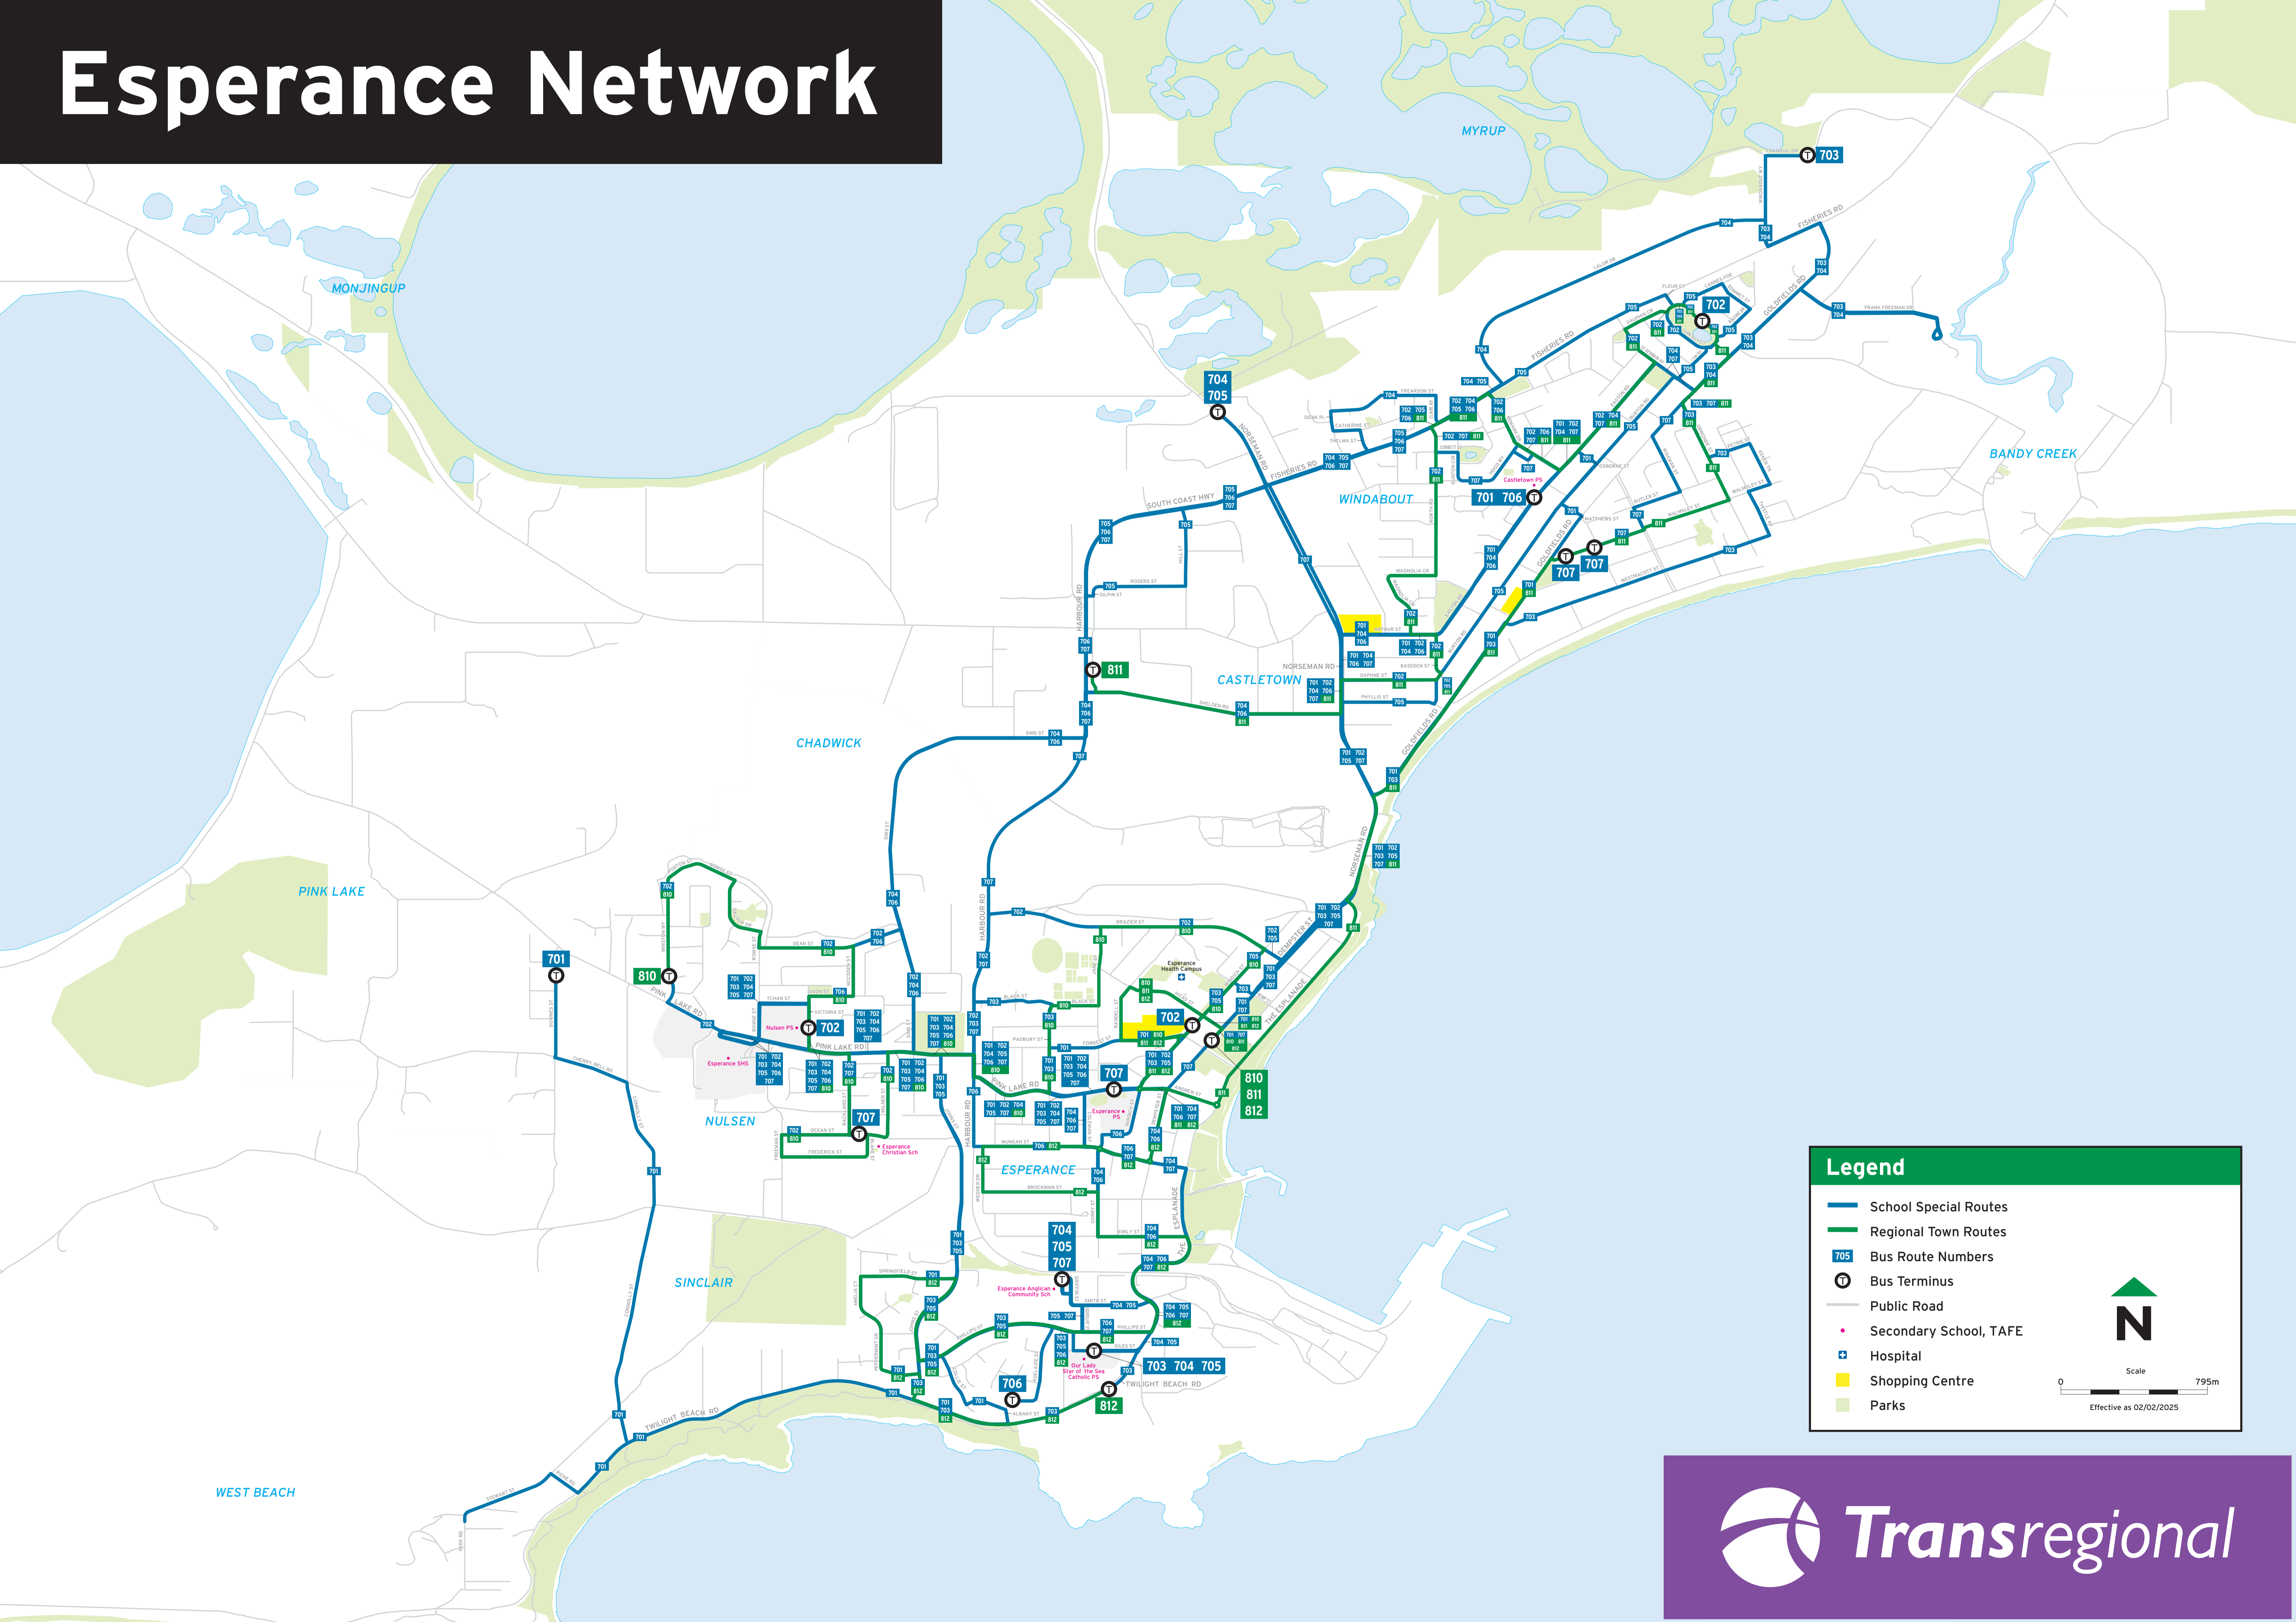

Esperance Network

Legend

- School Special Routes
- Regional Town Routes
- Bus Route Numbers
- Bus Terminus
- Public Road
- Secondary School, TAFE
- Hospital
- Shopping Centre
- Parks

Scale: 0 to 795m
Effective as 02/02/2025