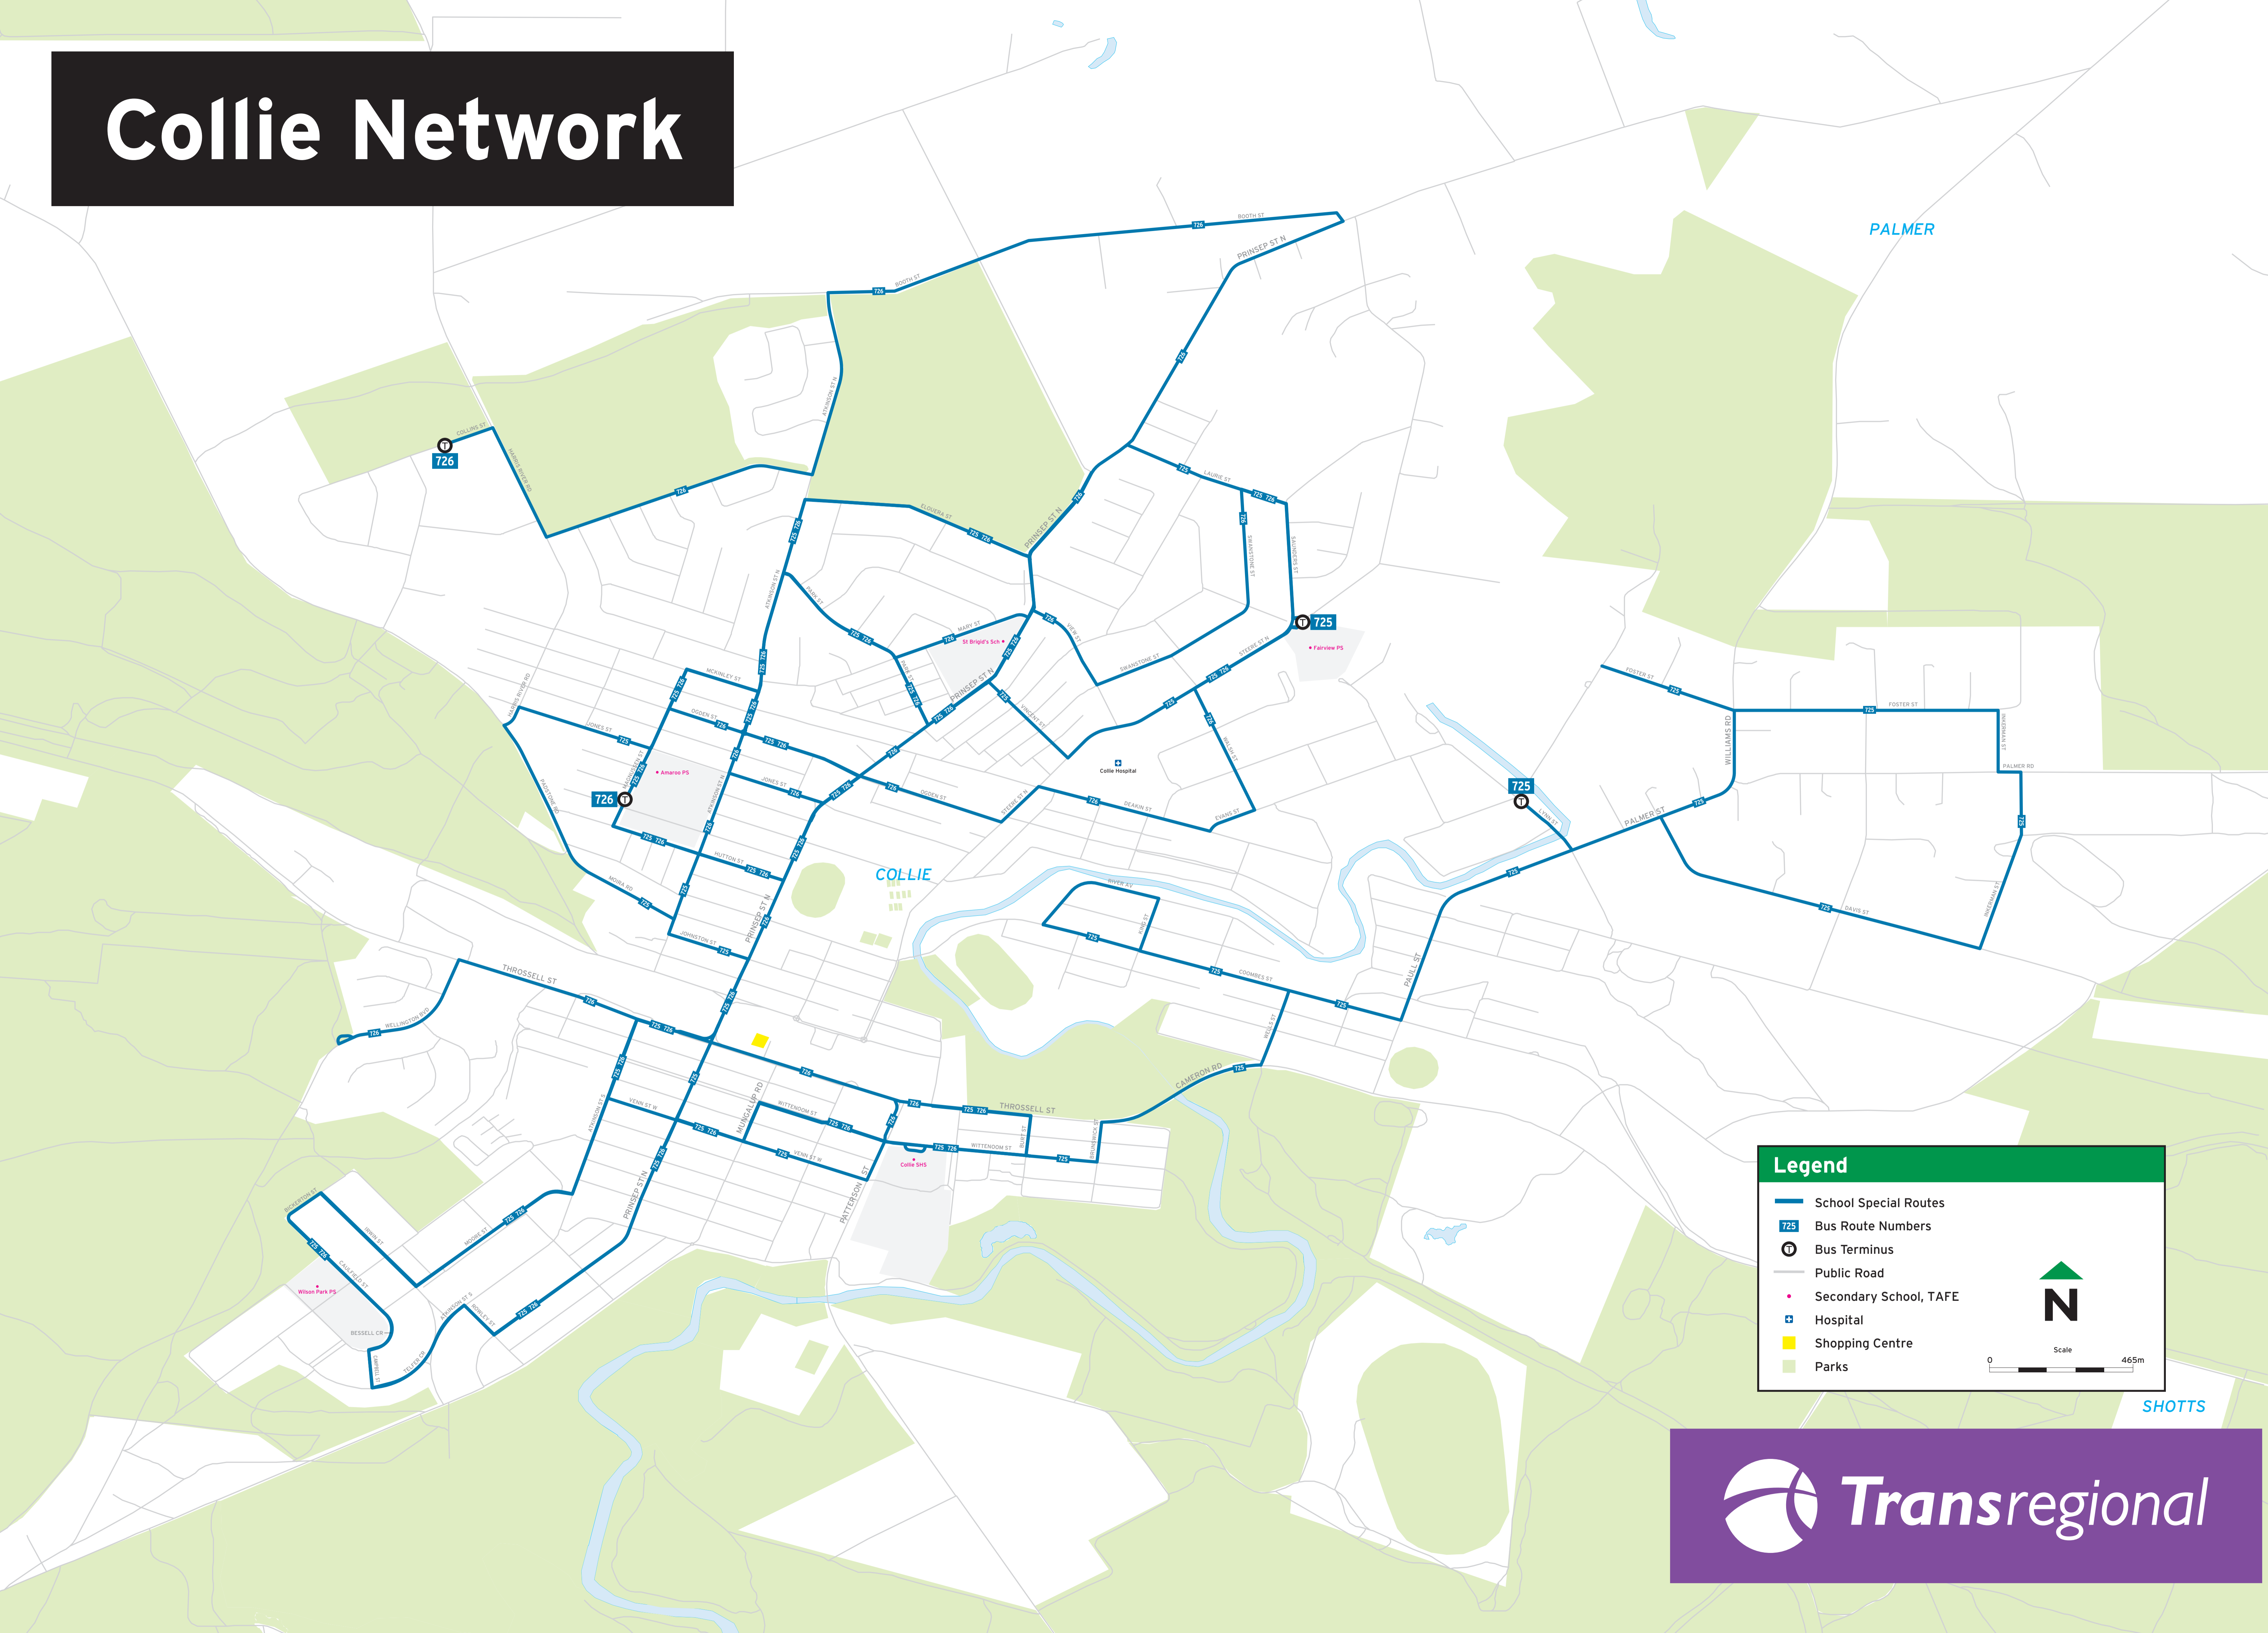

Collie Network

Legend

- School Special Routes
- 725 Bus Route Numbers
- 726 Bus Route Numbers
- Bus Terminus
- Public Road
- Secondary School, TAFE
- Hospital
- Shopping Centre
- Parks

Scale 0 465m

N