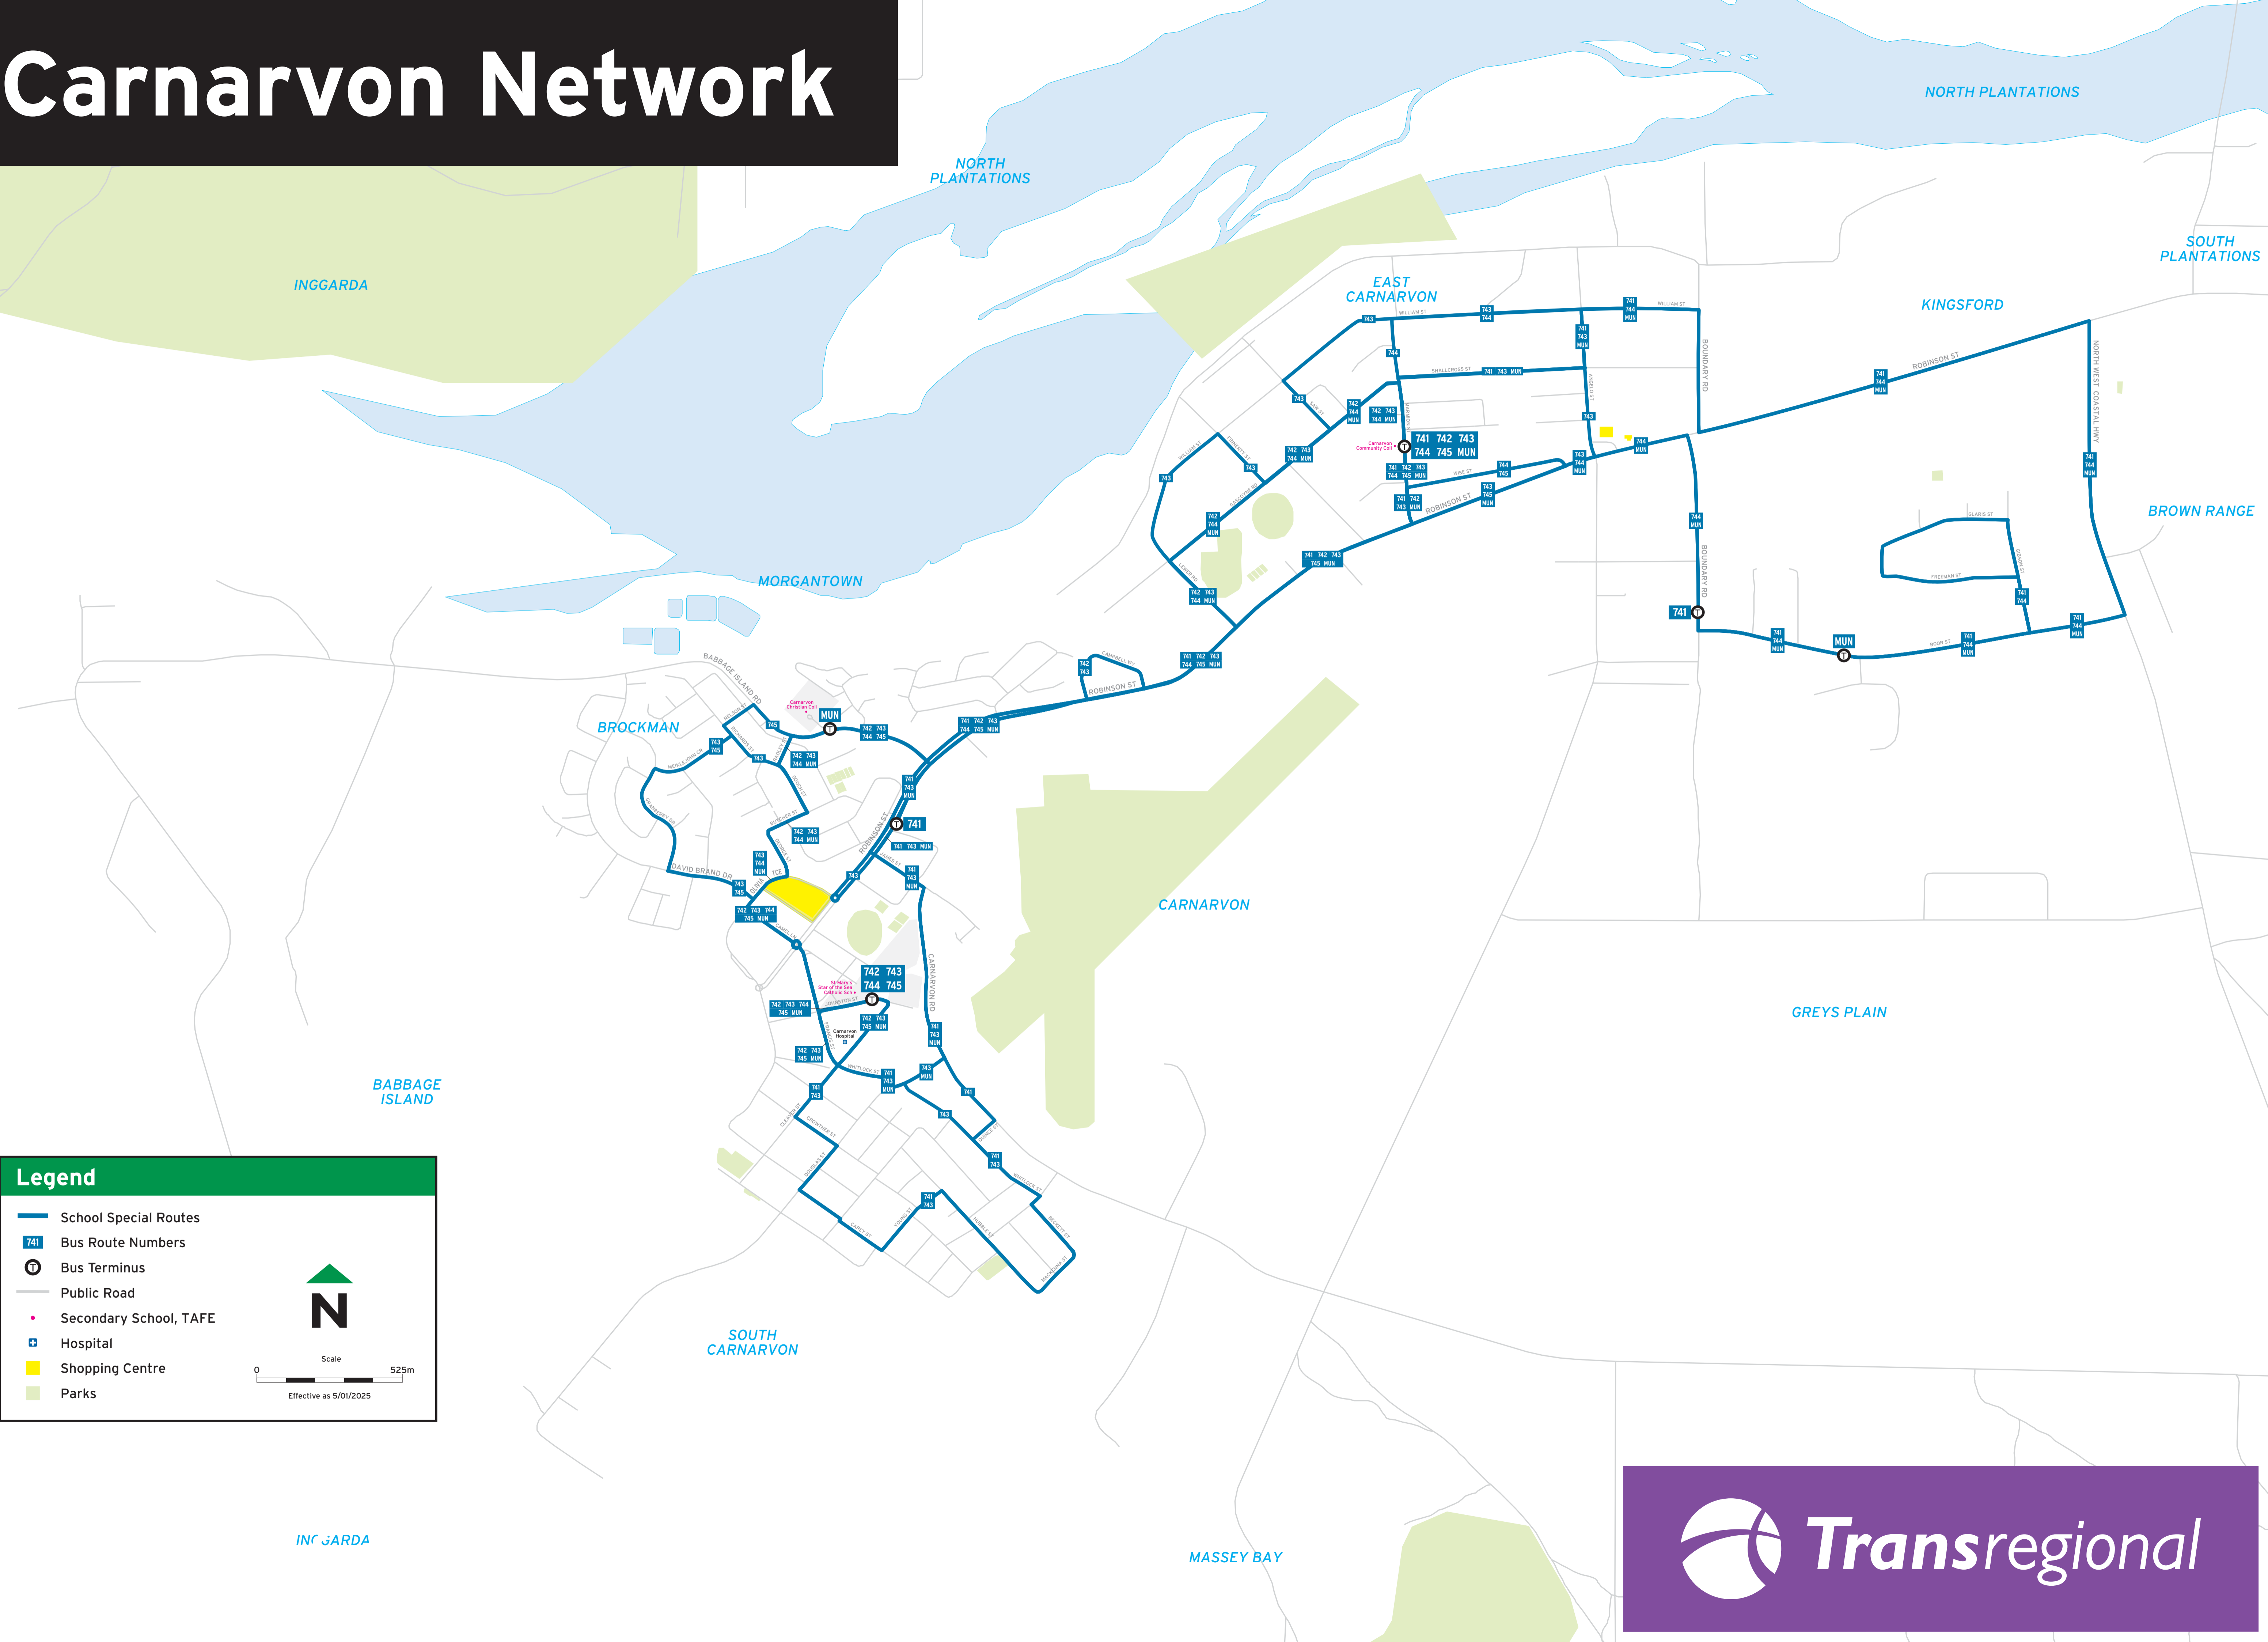

# Carnarvon Network

**Legend**

- School Special Routes
- 741 Bus Route Numbers
- Bus Terminus
- Public Road
- Secondary School, TAFE
- Hospital
- Shopping Centre
- Parks

Scale: 0 to 525m  
Effective as 5/01/2025