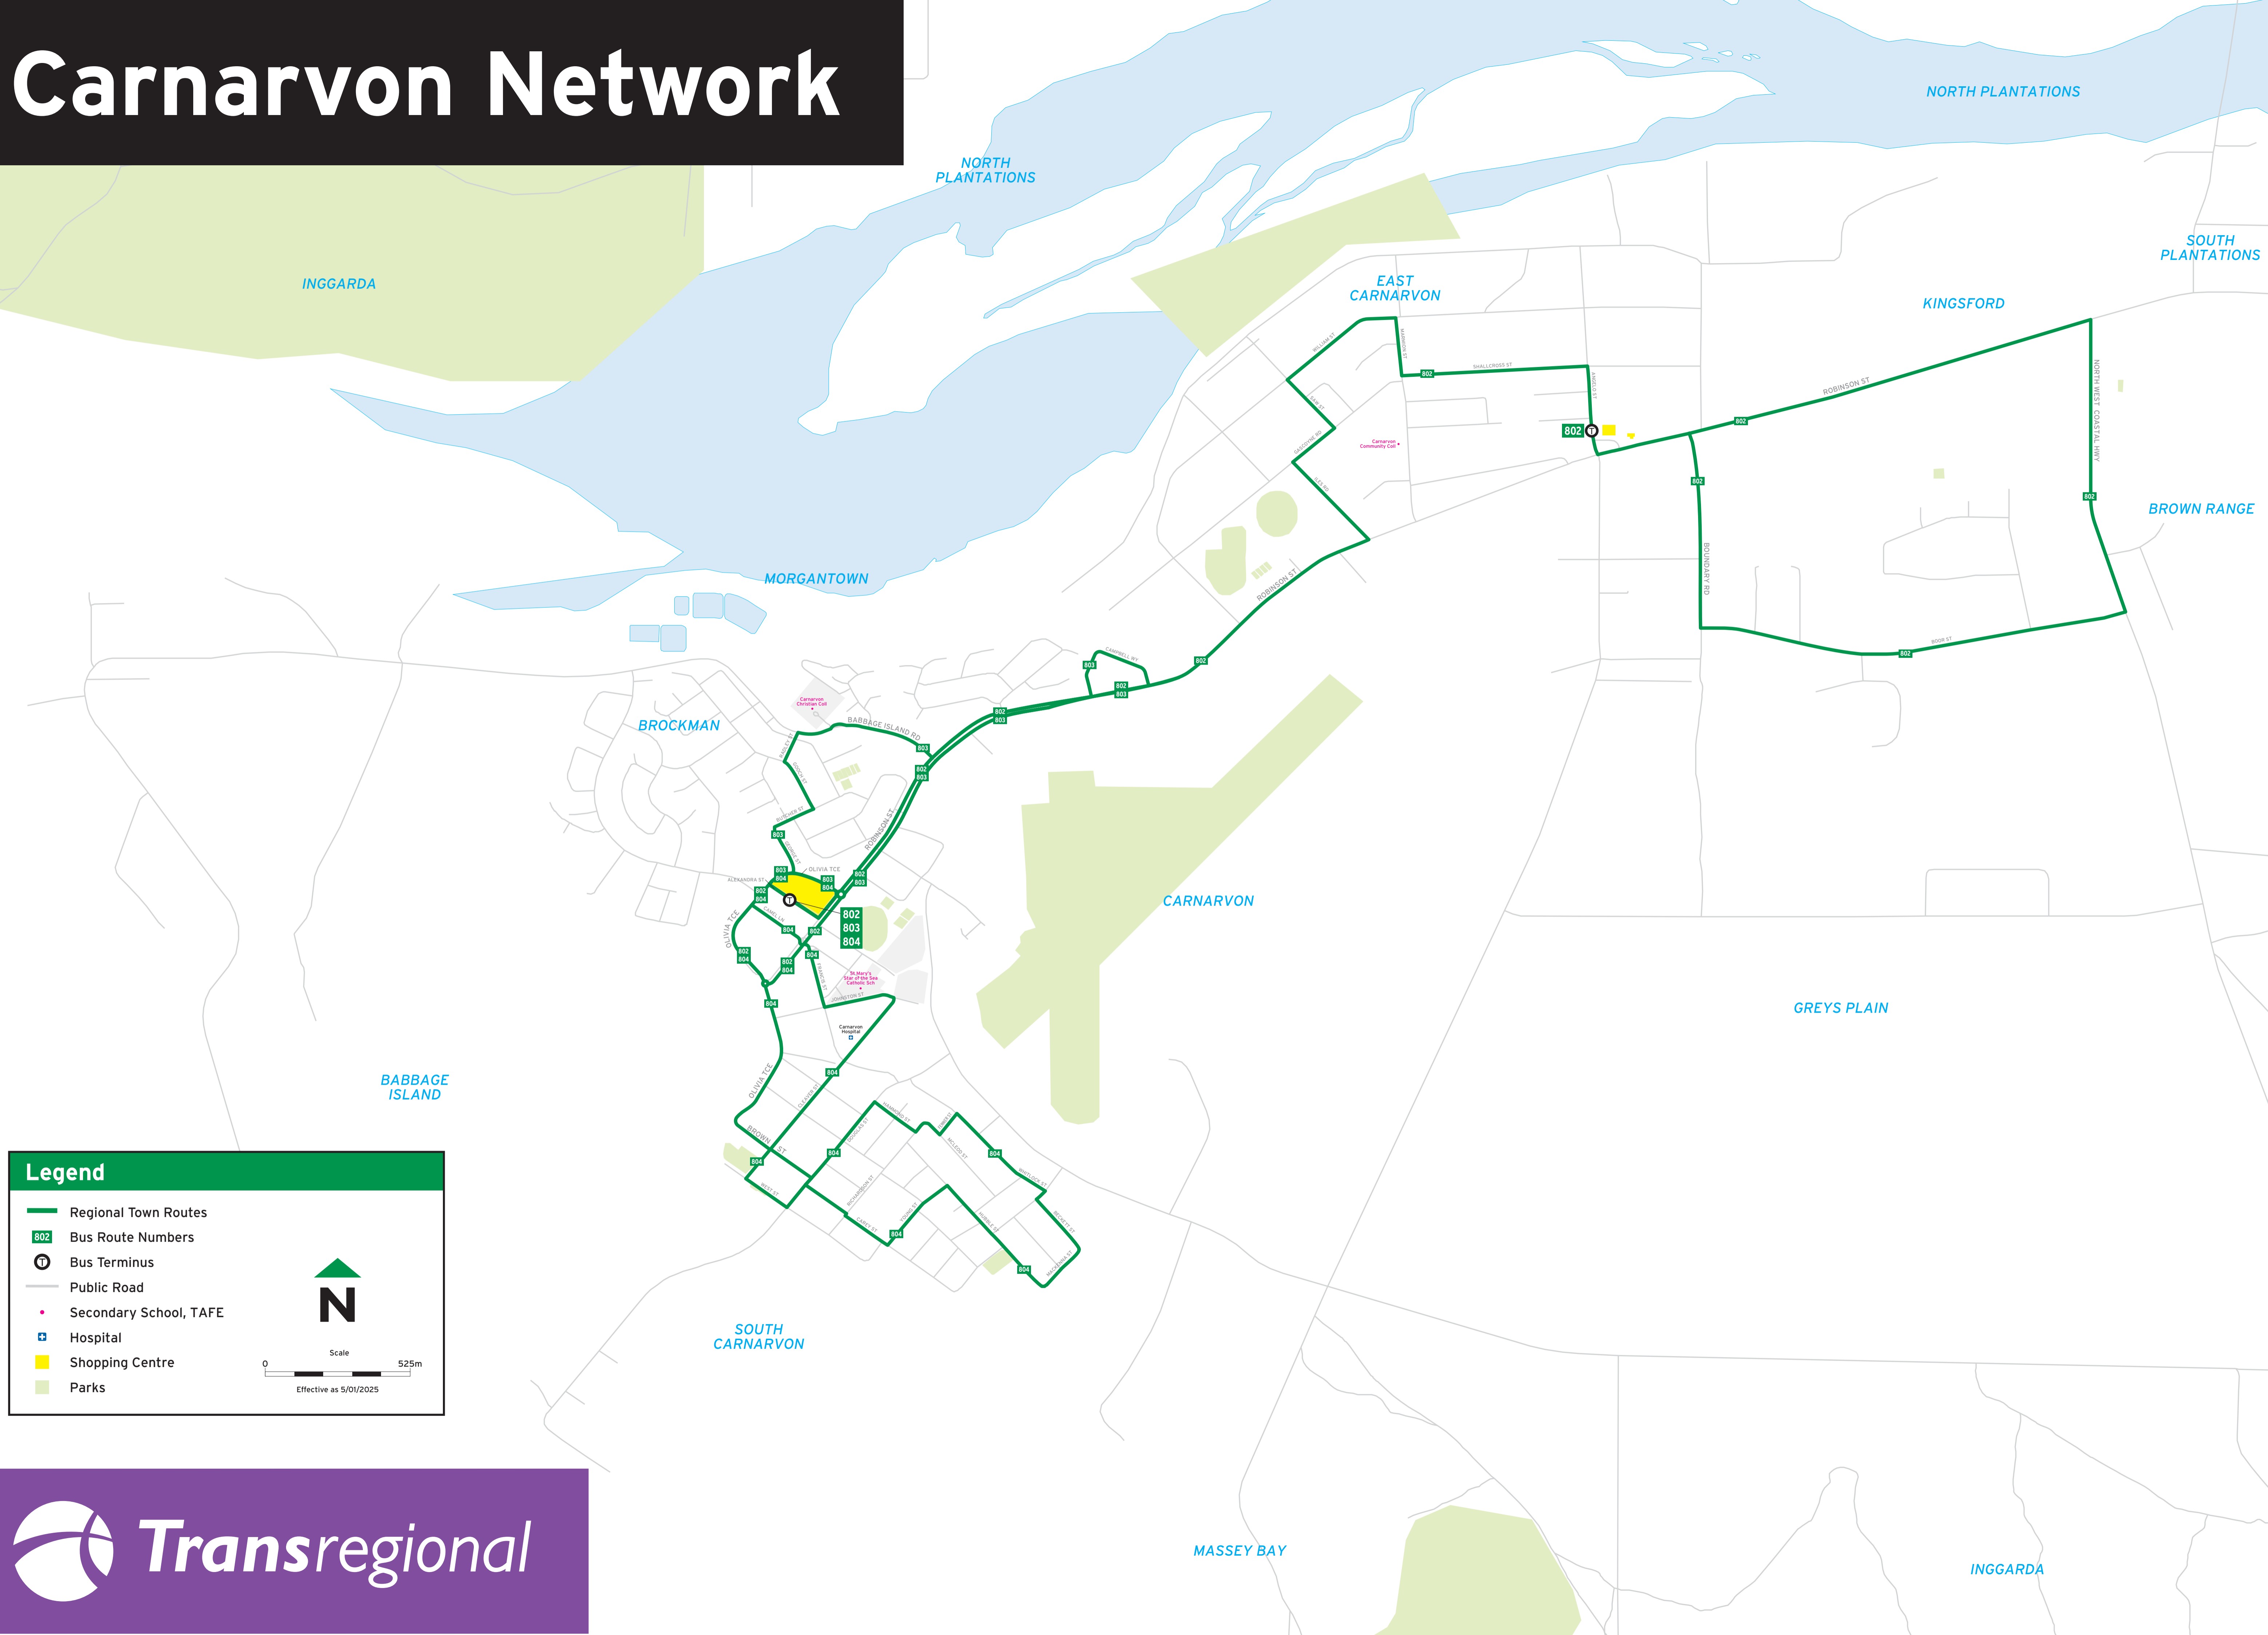

Carnarvon Network

Legend

- Regional Town Routes
- Bus Route Numbers
- Bus Terminus
- Public Road
- Secondary School, TAFE
- Hospital
- Shopping Centre
- Parks

Scale 0 525m
Effective as 5/01/2025