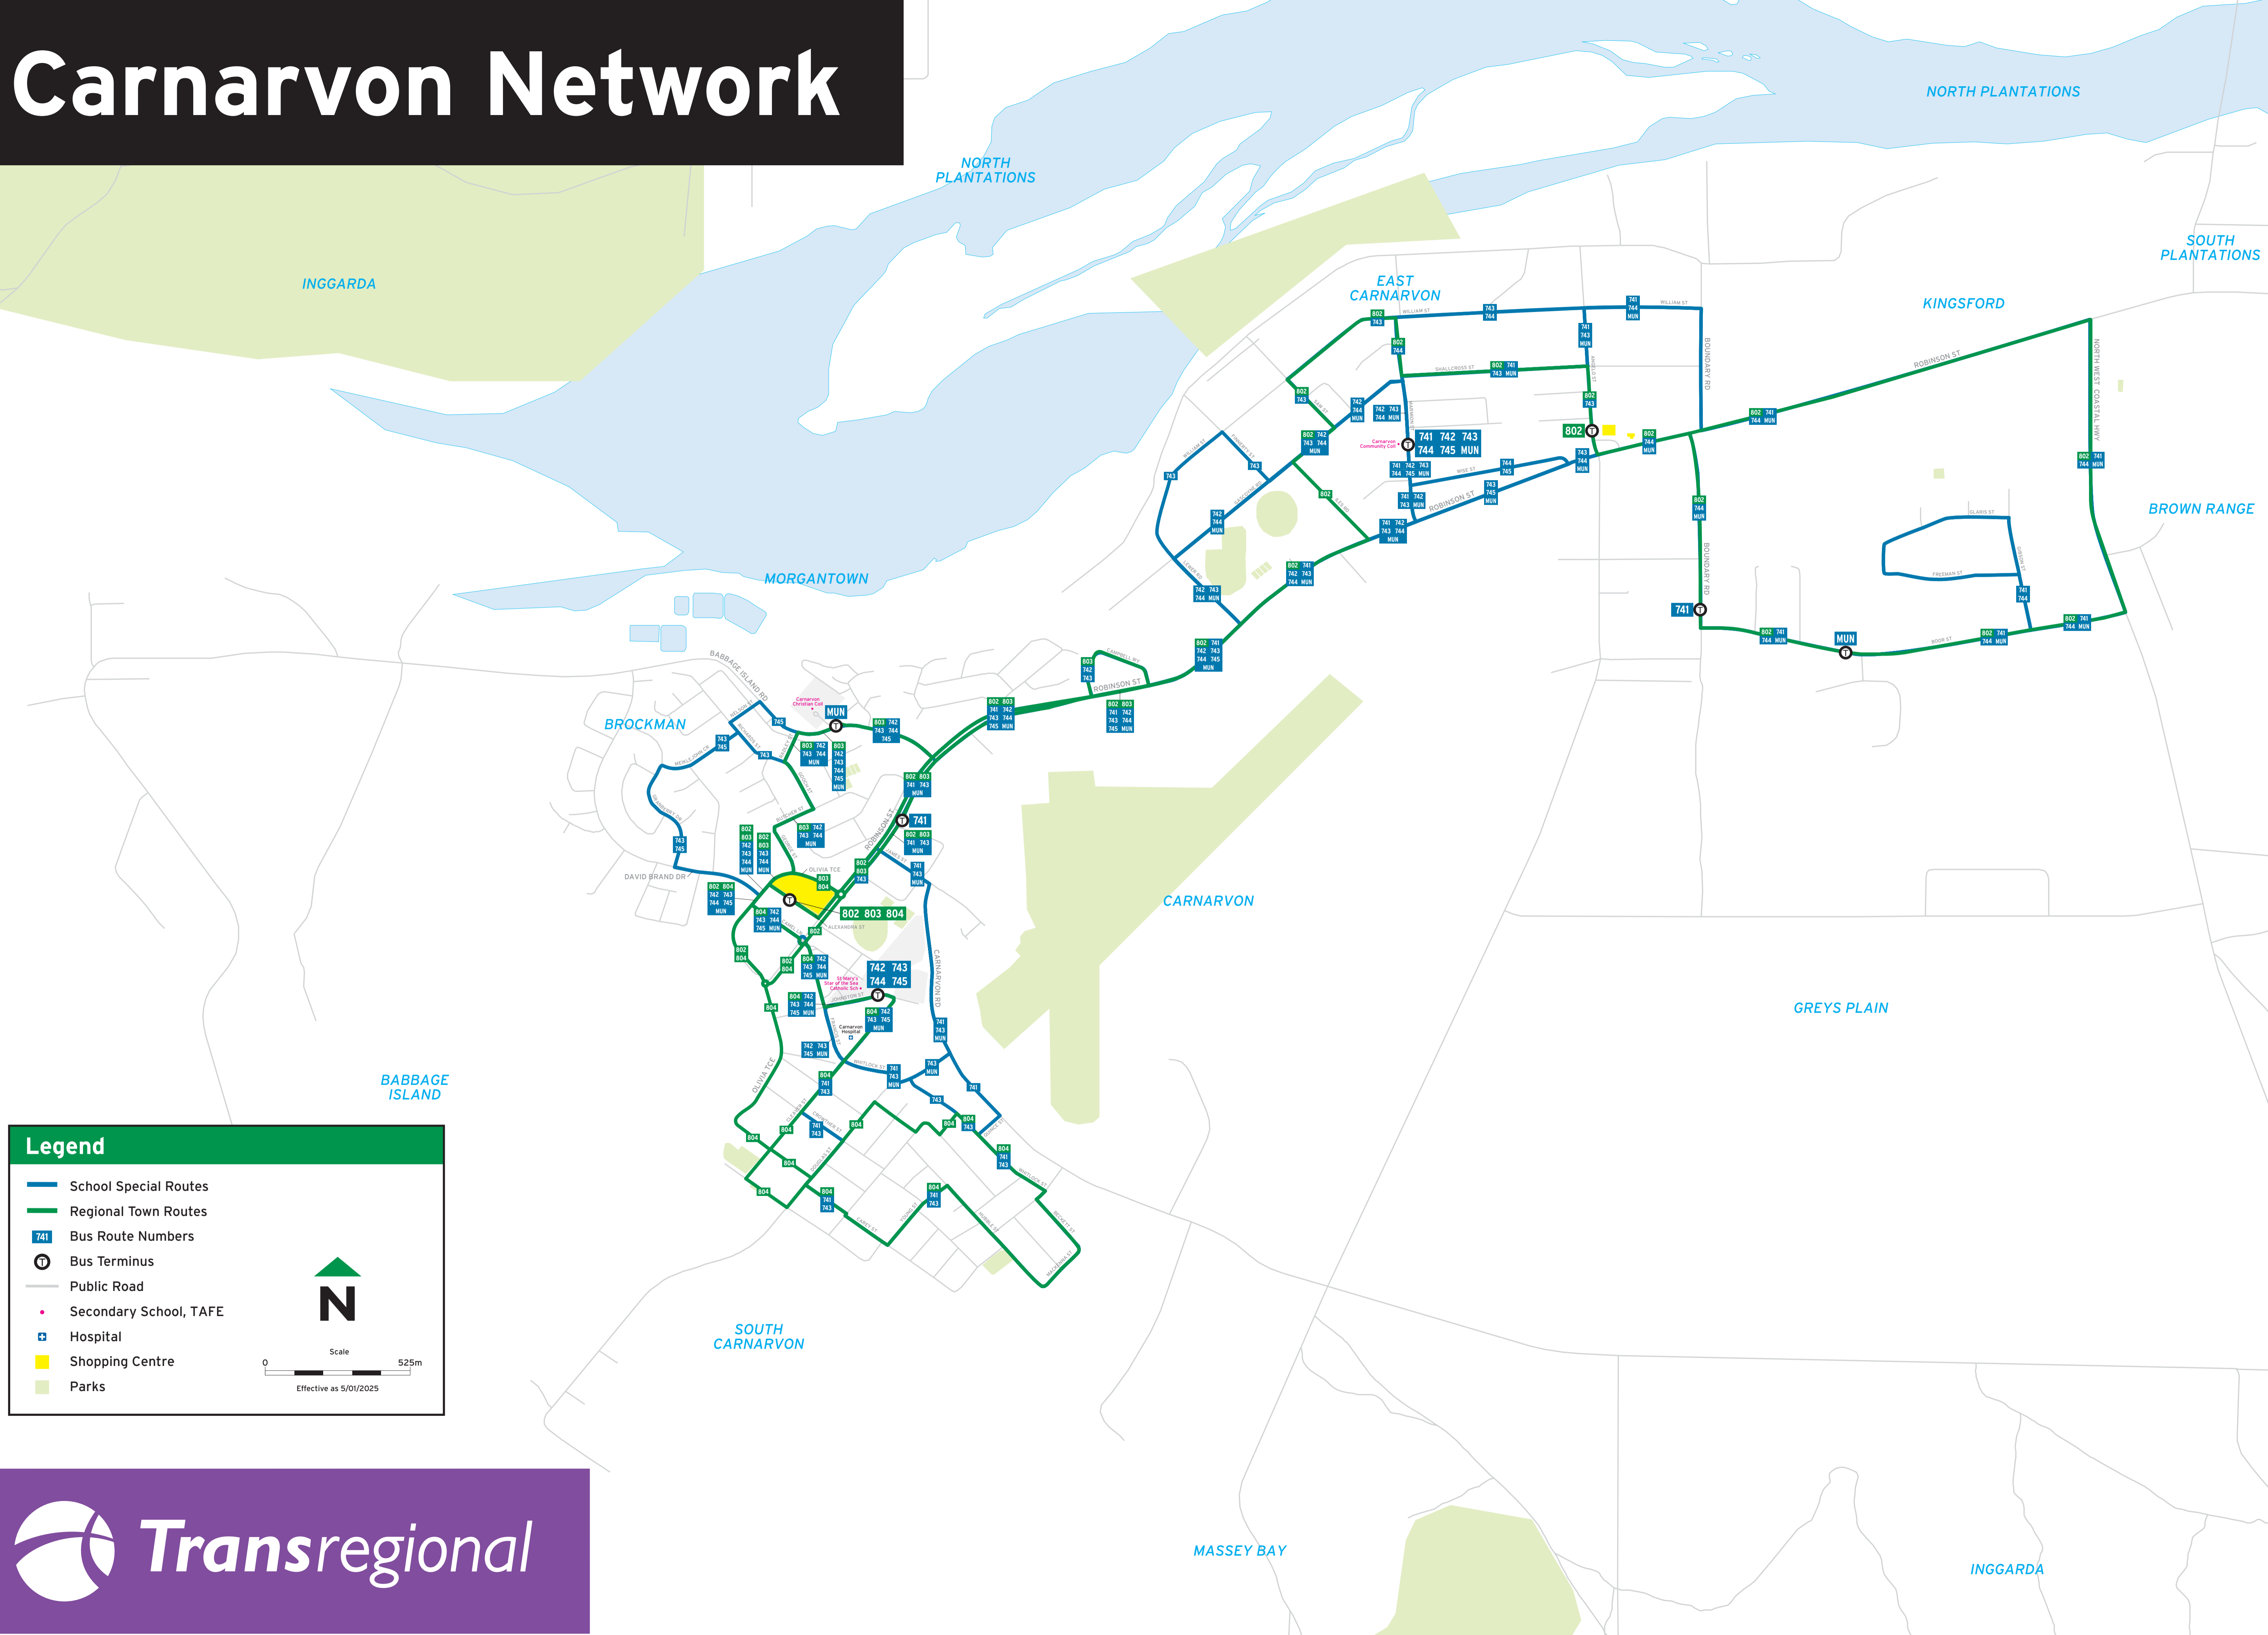

Carnarvon Network

Legend

- School Special Routes
- Regional Town Routes
- 741 Bus Route Numbers
- T Bus Terminus
- Public Road
- Secondary School, TAFE
- + Hospital
- Shopping Centre
- Parks

Scale
0 ——— 525m