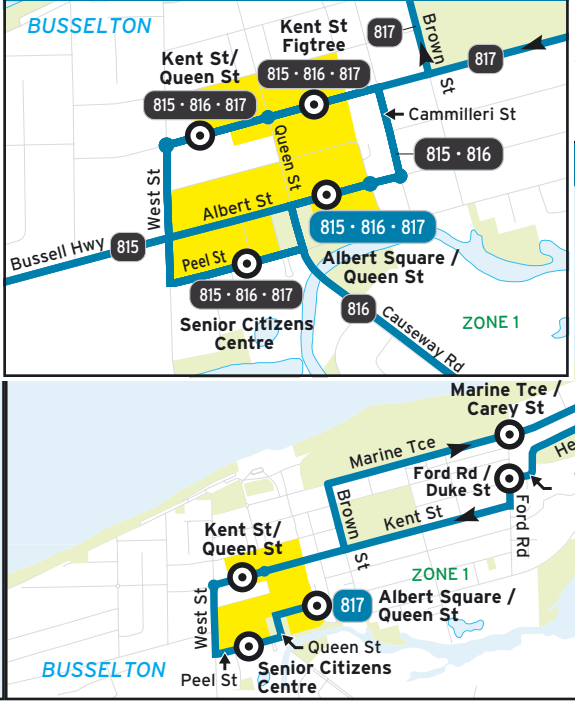

Timed Stops															
Stop No.	70485	70637	70633	70635	70539	70544	70579	70582	70587	70540	70535	70634	70636	70485	
Route No.	Albert St / Queen St	Senior Citizens Centre	Kent St / Queen St	Kent St Figtree	Marine Tce / Carey St	Marine Tce / Armitage Dr	Marine Tce / Harwood Rd	Armitage Dr / Avocet Bvd	Willmott St / Hester St	Ford Rd / Duke St	Kent St Figtree	Kent St / Queen St	Senior Citizens Centre	Albert St / Queen St	
Monday to Friday															
am	817	9:35	9:37	9:38	9:40	9:42	9:46	9:48	9:51	9:56	9:57	9:59	10:01	10:03	10:08
pm	817	1:35	1:37	1:38	1:40	1:42	1:46	1:48	1:51	1:56	1:57	1:59	2:01	2:03	2:08
	817	4:40	4:42	4:43	4:45	4:48	4:52	4:54	4:57	5:01	5:02	5:04	5:06	5:08	5:12

No Sunday service

LEGEND			
A Operates on school days only. Departing from Hansen St in Dunsborough at 7.45am and travels via Butterworth Springs Av, Endicott Loop, Sloan Dr, Naturaliste Tce, Gibney St, Gifford Rd and North St. Also deviates via Cape	Naturaliste College (8.28am) and Vasse Primary School.	D Deviates via Alpha Rd, Moore St and Carter St (West Busselton).	F Operates on school days only. Departs from Our Lady of the Cape Primary School at 3.10pm and deviates via Dunsborough Primary School, Windlemere, Dunsborough Lakes, Cornerstone Wy and Quindalup Beach.
B Operates during school holidays only.		E Operates on school days only. Deviates via Dunsborough Primary School and Dunsborough Lakes.	
C Operates on school days only.			

Route 815, 816, 817 Map

Inset 2 - Routes 815, 816 and 817

Inset 1 - Route 815

Inset 4 - Routes 815, 816 and 817

Inset 3 - Route 817