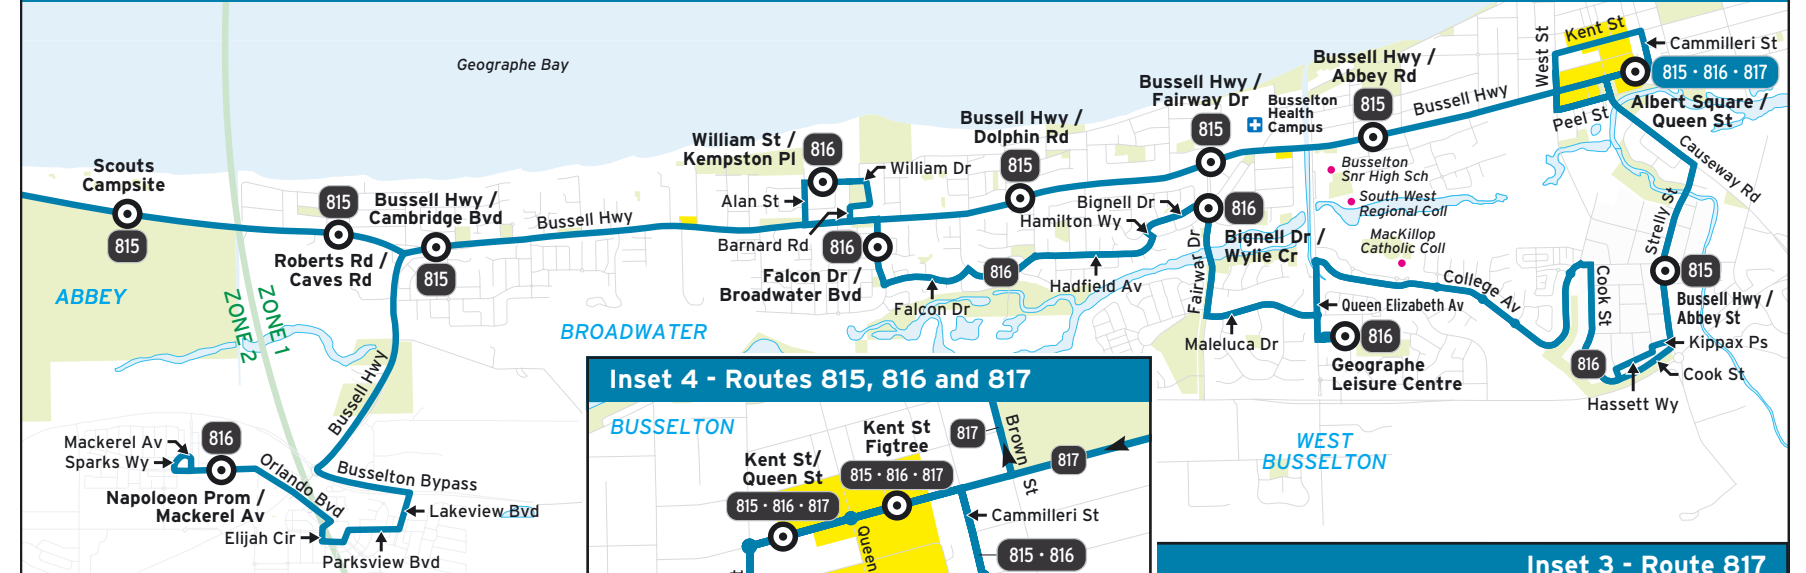

Inset 2 - Routes 815, 816 and 817