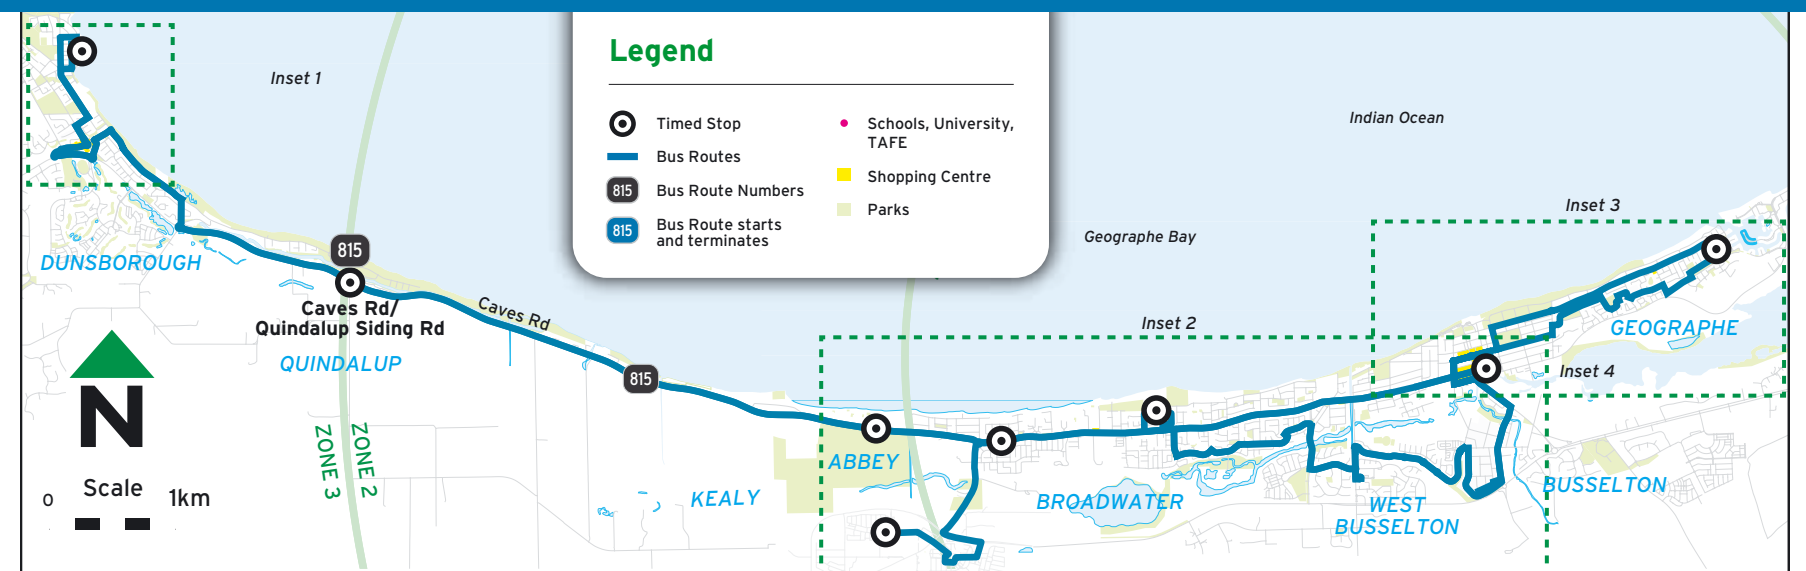

Saturday and Public Holidays - NOTE: Does not operate on Good Friday and Christmas Day.													
am 815 D	8:04	8:12	8:19	8:25	8:26	8:32	8:33	8:34	8:37	8:42	8:43	8:46	8:55
815 D	10:37	10:45	10:52	10:58	10:59	11:05	11:06	11:07	11:10	11:15	11:16	11:18	11:27
pm 815	1:07	1:15	1:22	1:28	1:29	1:35	1:36	-	1:38	1:44	1:45	1:47	1:54
815	3:37	3:45	3:52	3:58	3:59	4:04	4:05	-	4:07	4:12	4:13	4:15	4:22
815	5:27	5:35	5:42	5:48	5:49	5:54	5:55	-	5:57	6:02	6:03	6:05	6:12

No Sunday service

LEGEND			
A Operates on school days only. Departing from Hansen St in Dunsborough at 7.45am and travels via Butterworth Springs Av, Endicott Loop, Sloan Dr, Naturaliste Tce, Gibney St, Gifford Rd and North St. Also deviates via Cape	Naturaliste College (8.28am) and Vasse Primary School.	D Deviates via Alpha Rd, Moore St and Carter St (West Busselton).	F Operates on school days only. Departs from Our Lady of the Cape Primary School at 3.10pm and deviates via Dunsborough Primary School, Windlemere, Dunsborough Lakes, Cornerstone Wy and Quindalup Beach.
B Operates during school holidays only.		E Operates on school days only. Deviates via Dunsborough Primary School and Dunsborough Lakes.	
C Operates on school days only.			

Route 815, 816, 817 Map