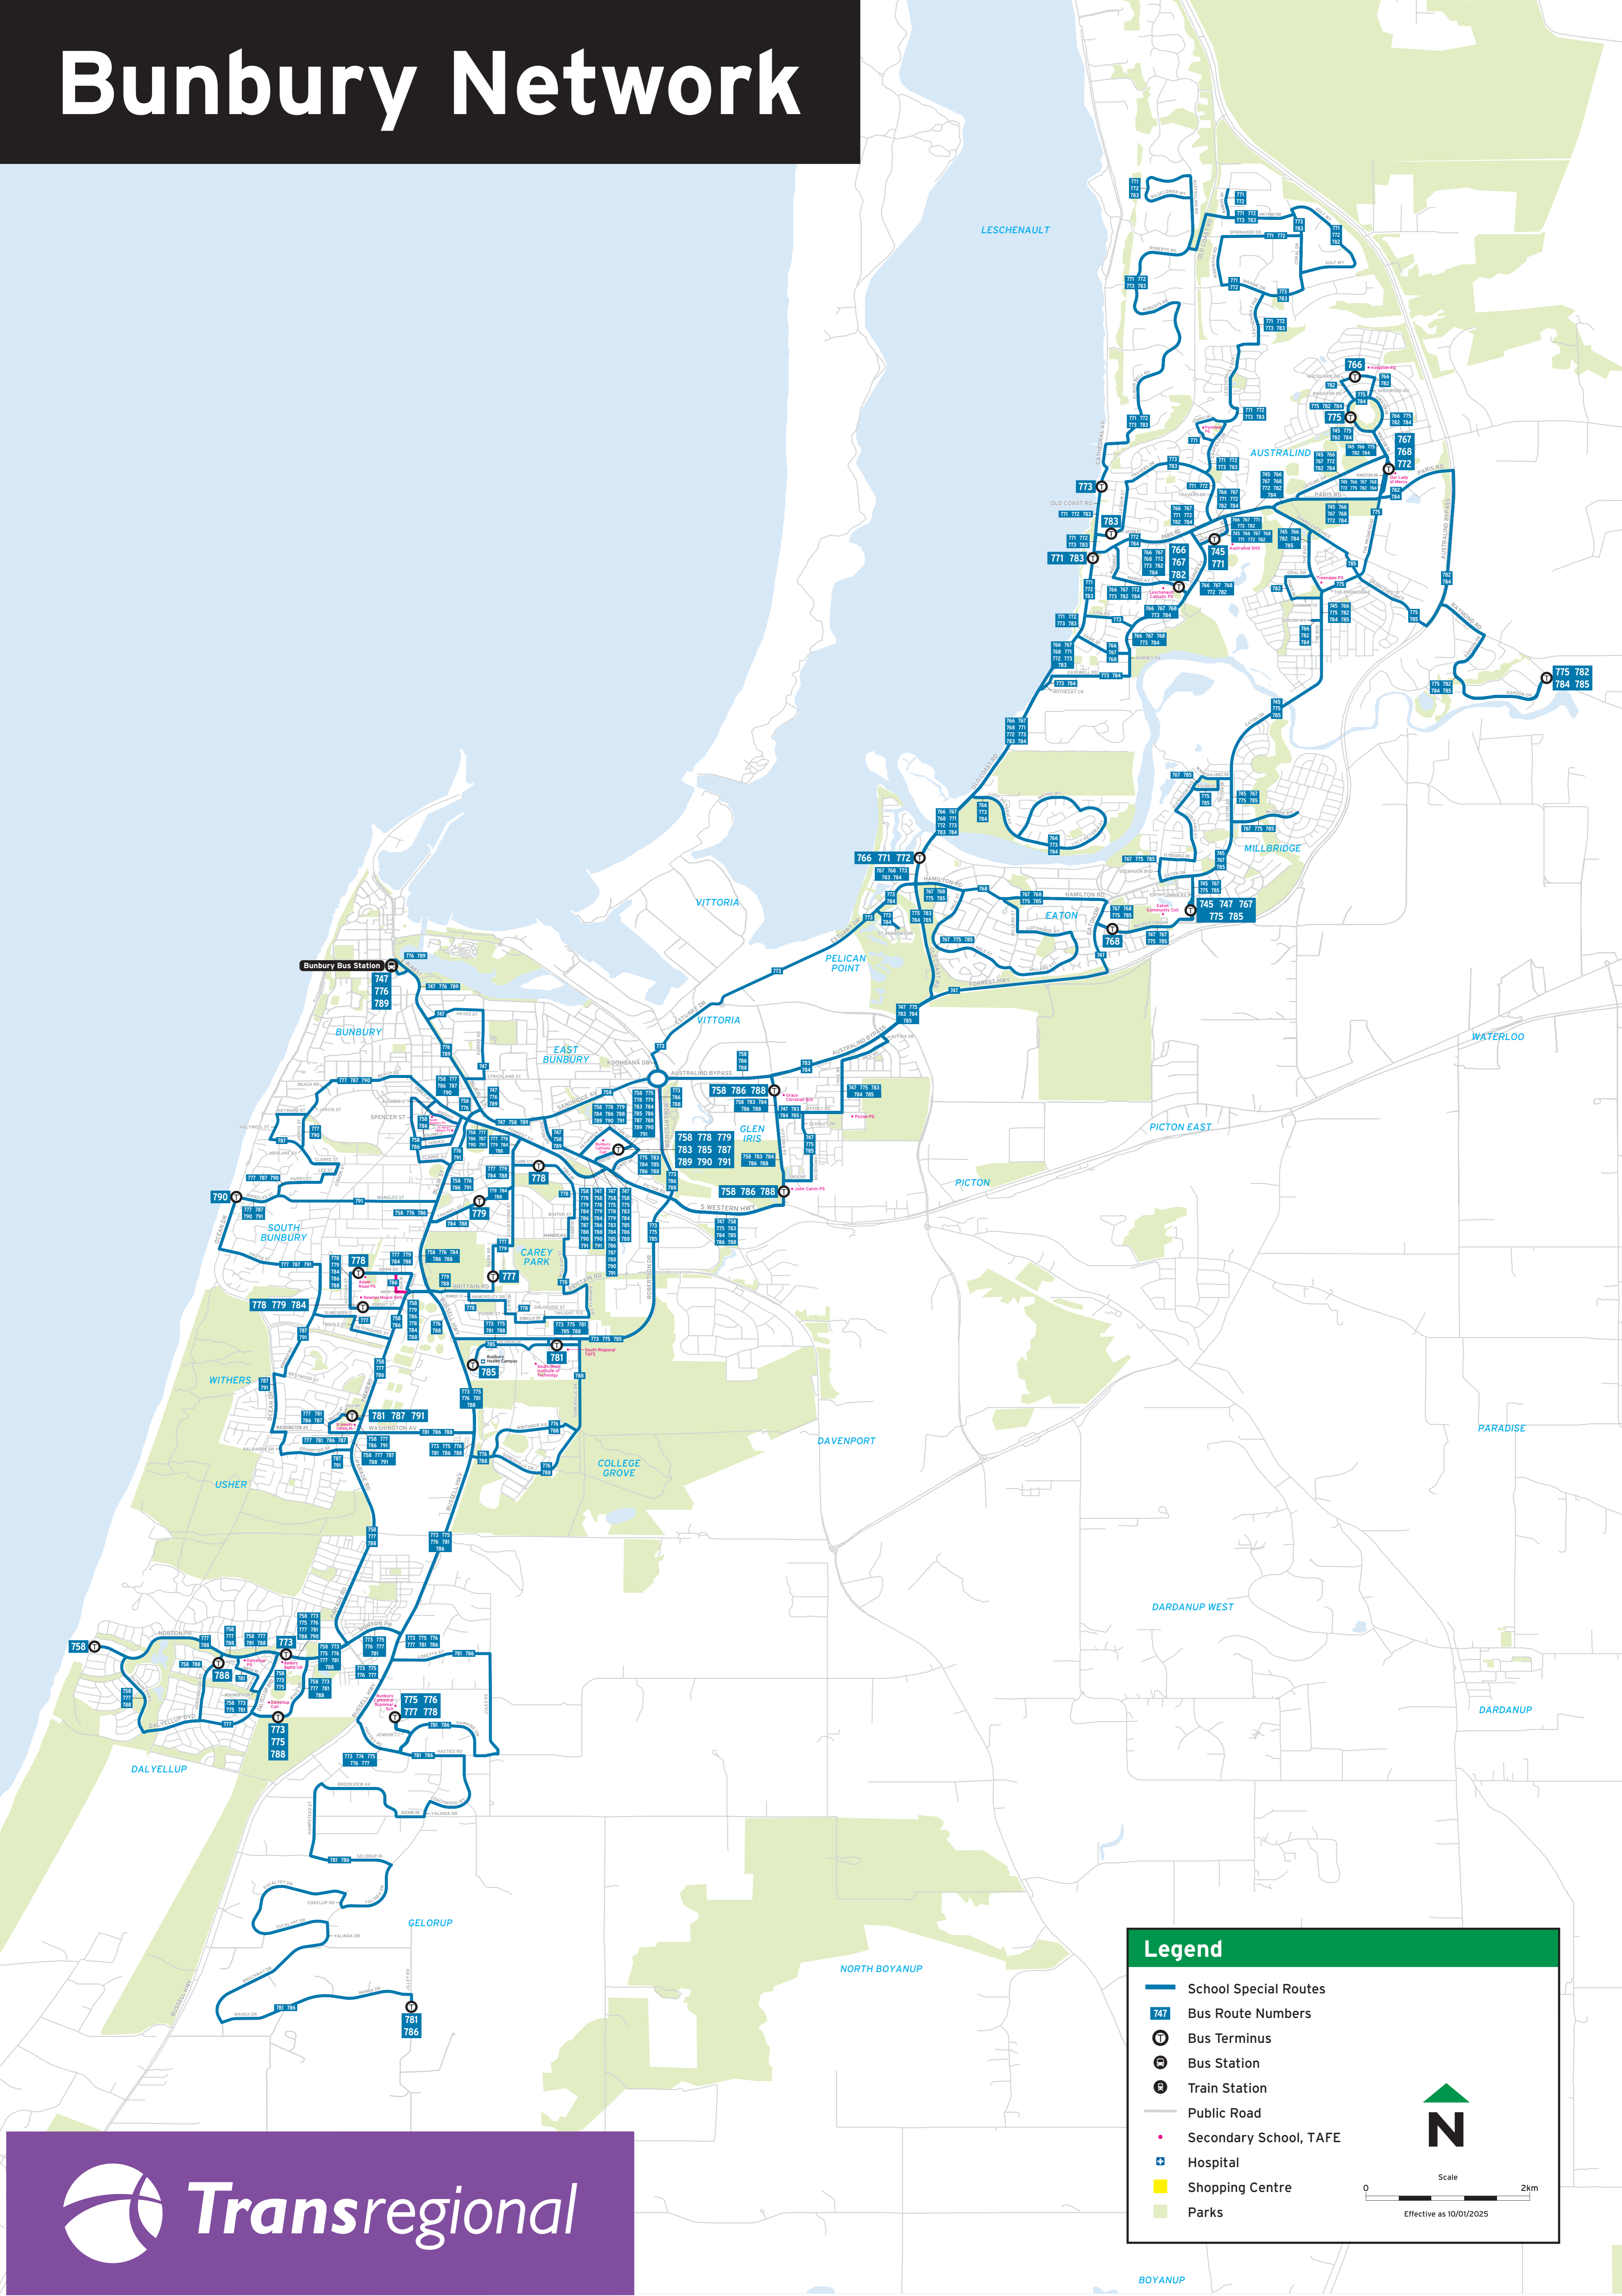

# Bunbury Network

**Legend**

- School Special Routes
- Bus Route Numbers
- Bus Terminus
- Bus Station
- Train Station
- Public Road
- Secondary School, TAFE
- Hospital
- Shopping Centre
- Parks

N  
 Scale 0 2km  
 Effective as 10/01/2025