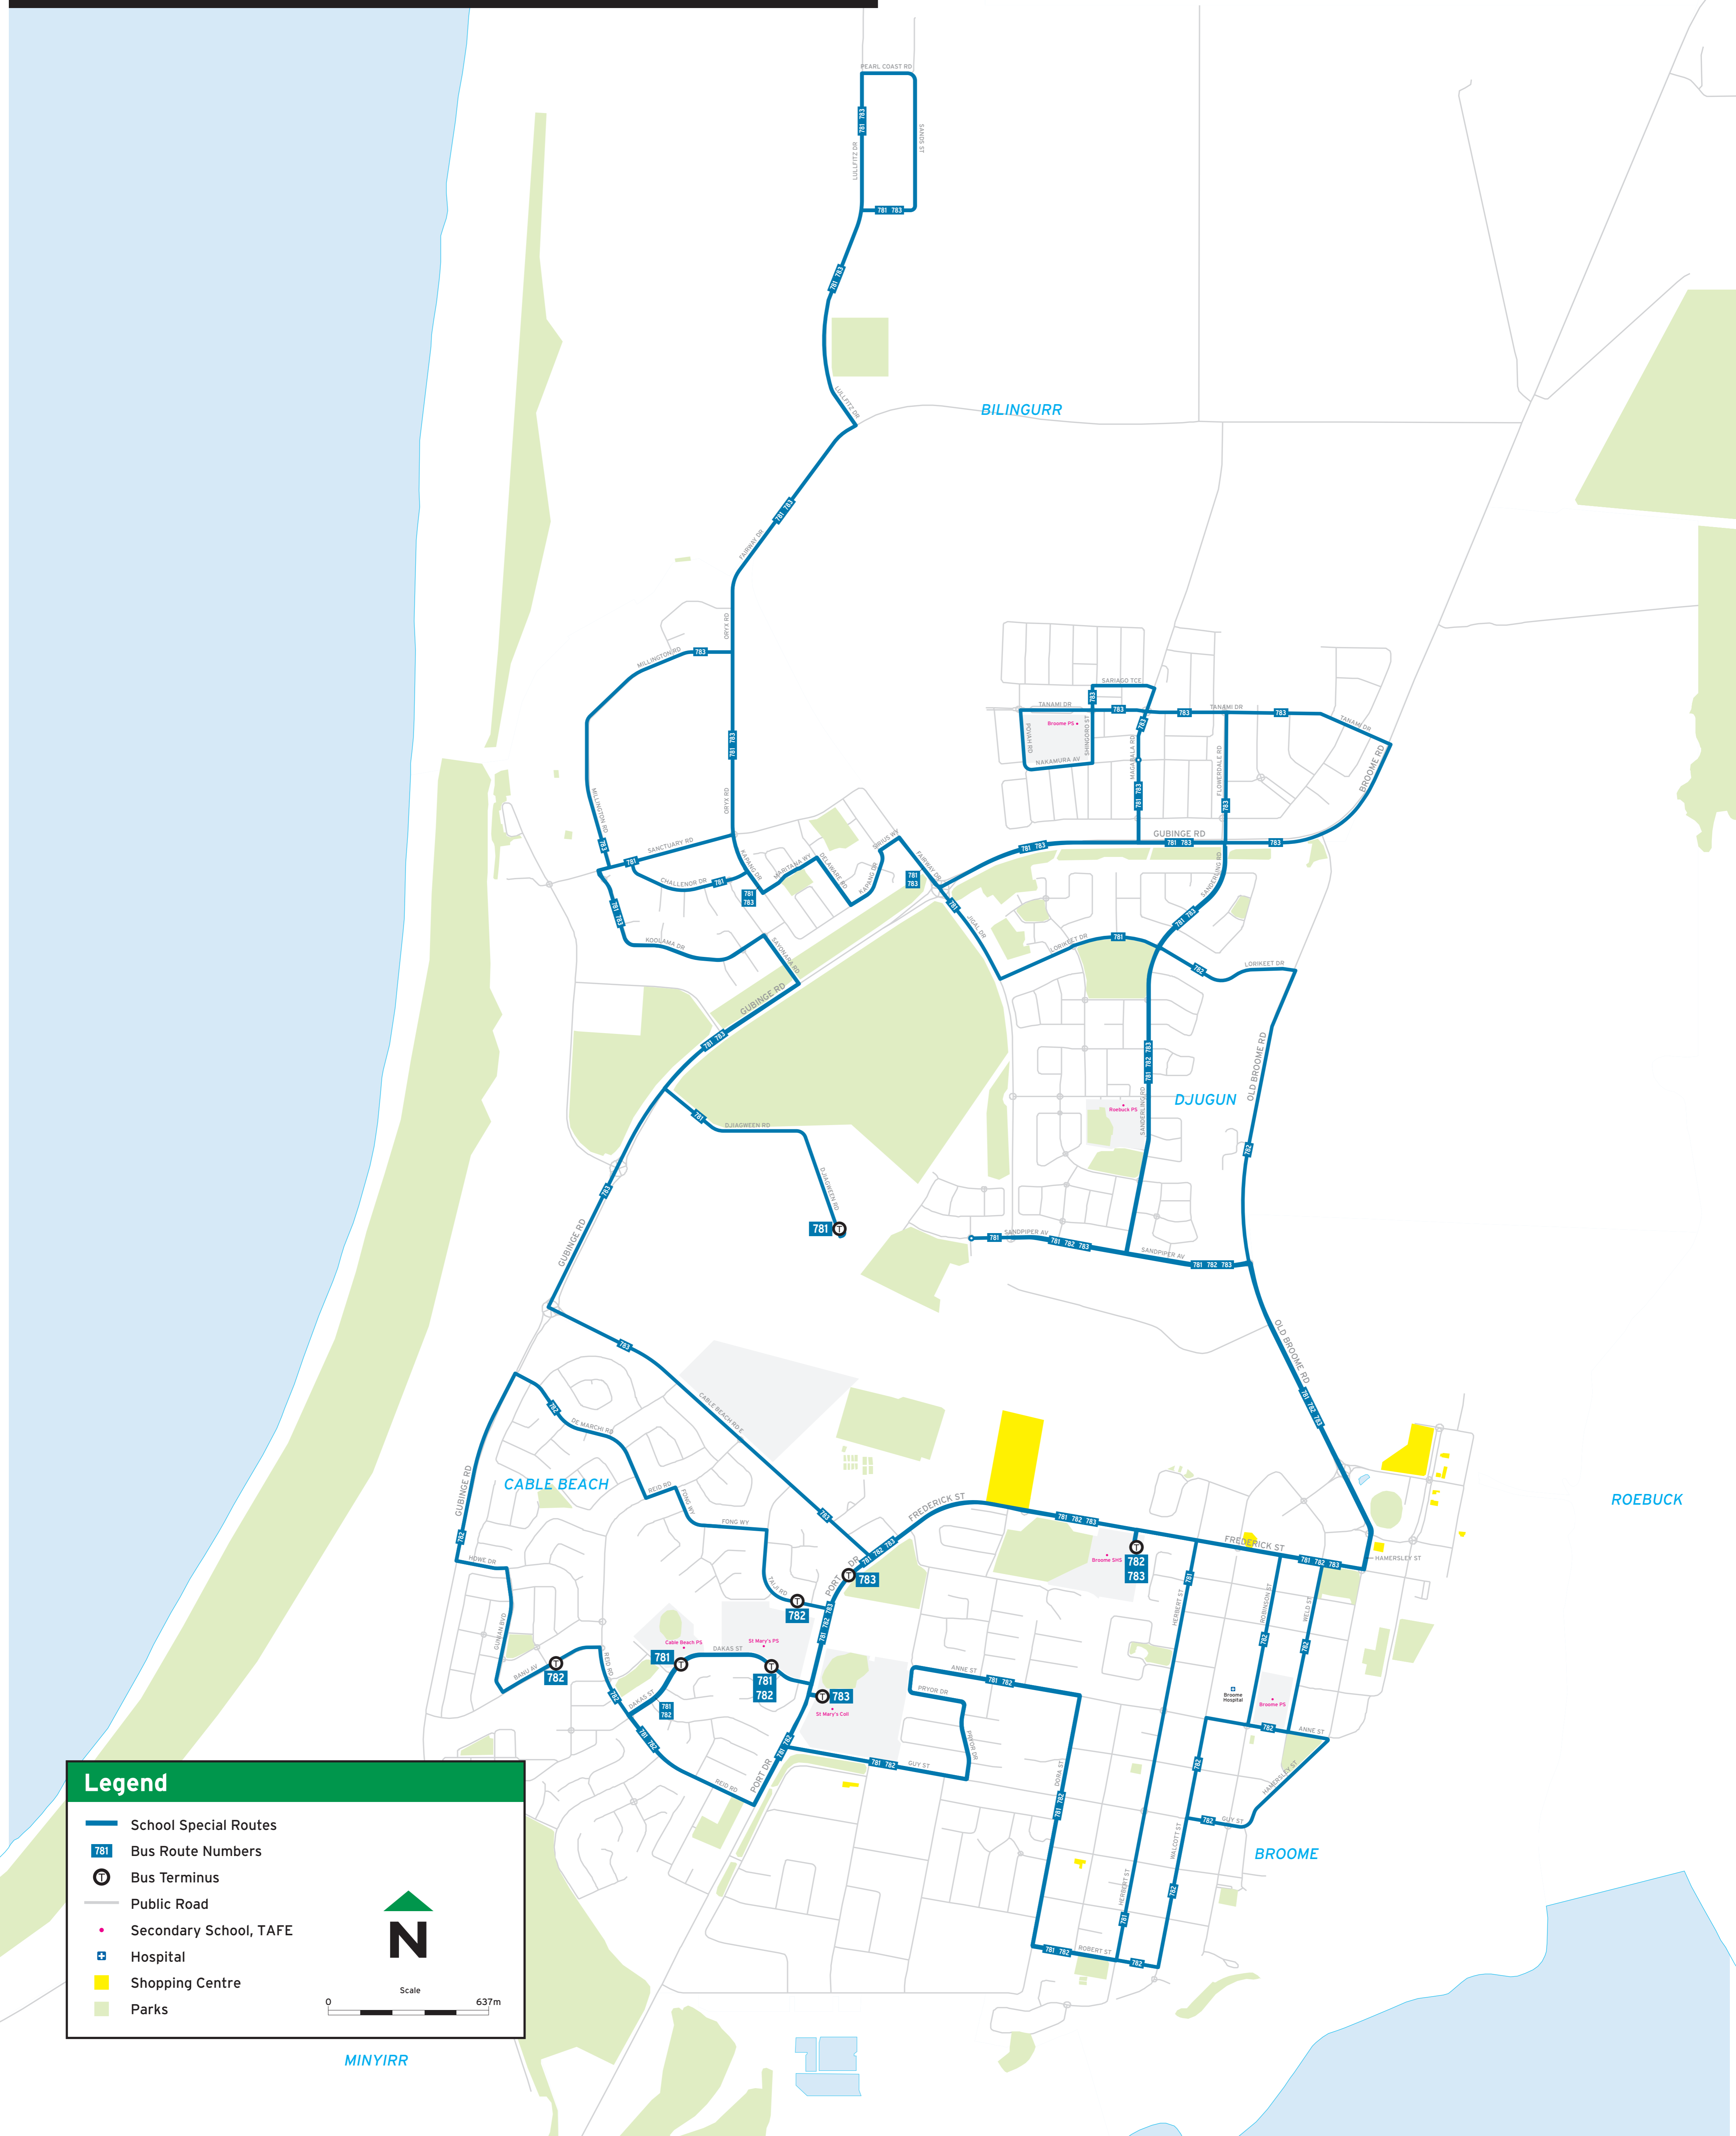

Broome Network

Legend

- School Special Routes
- 781 Bus Route Numbers
- Bus Terminus
- Public Road
- Secondary School, TAFE
- Hospital
- Shopping Centre
- Parks

Scale 0 637m