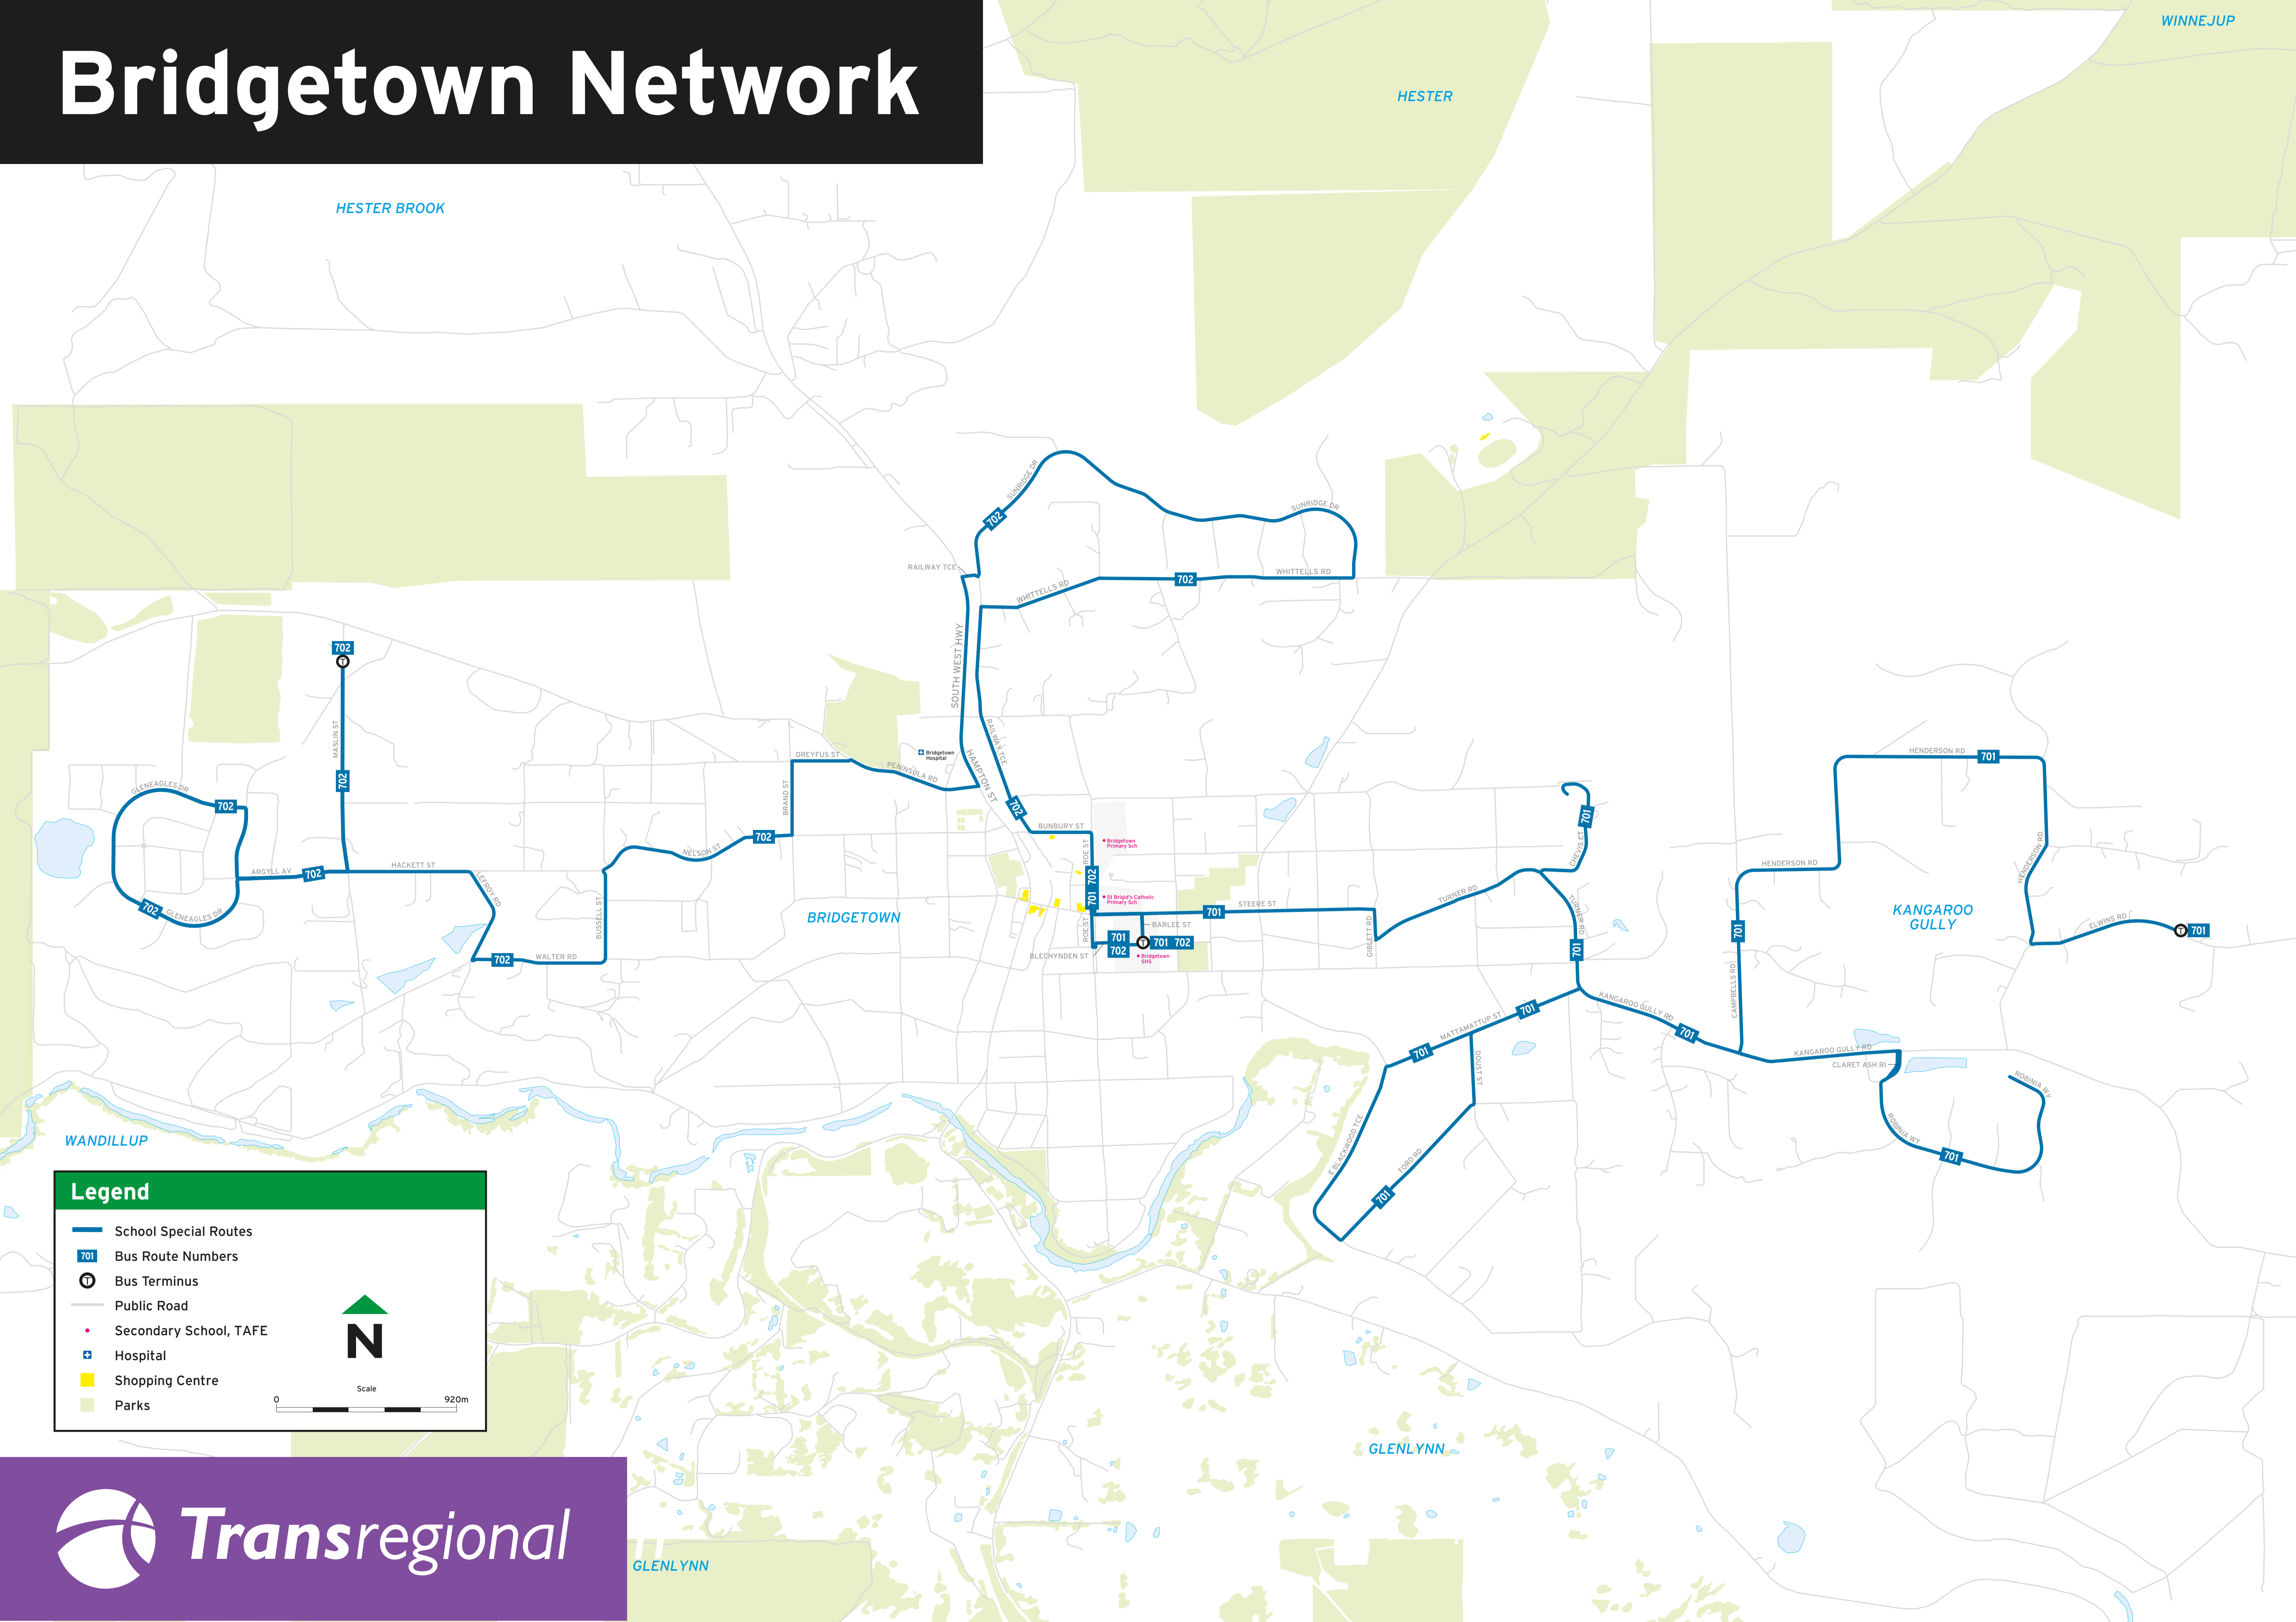

Bridgetown Network

Legend

- School Special Routes
- Bus Route Numbers
- Bus Terminus
- Public Road
- Secondary School, TAFE
- Hospital
- Shopping Centre
- Parks

Scale 0 920m

N