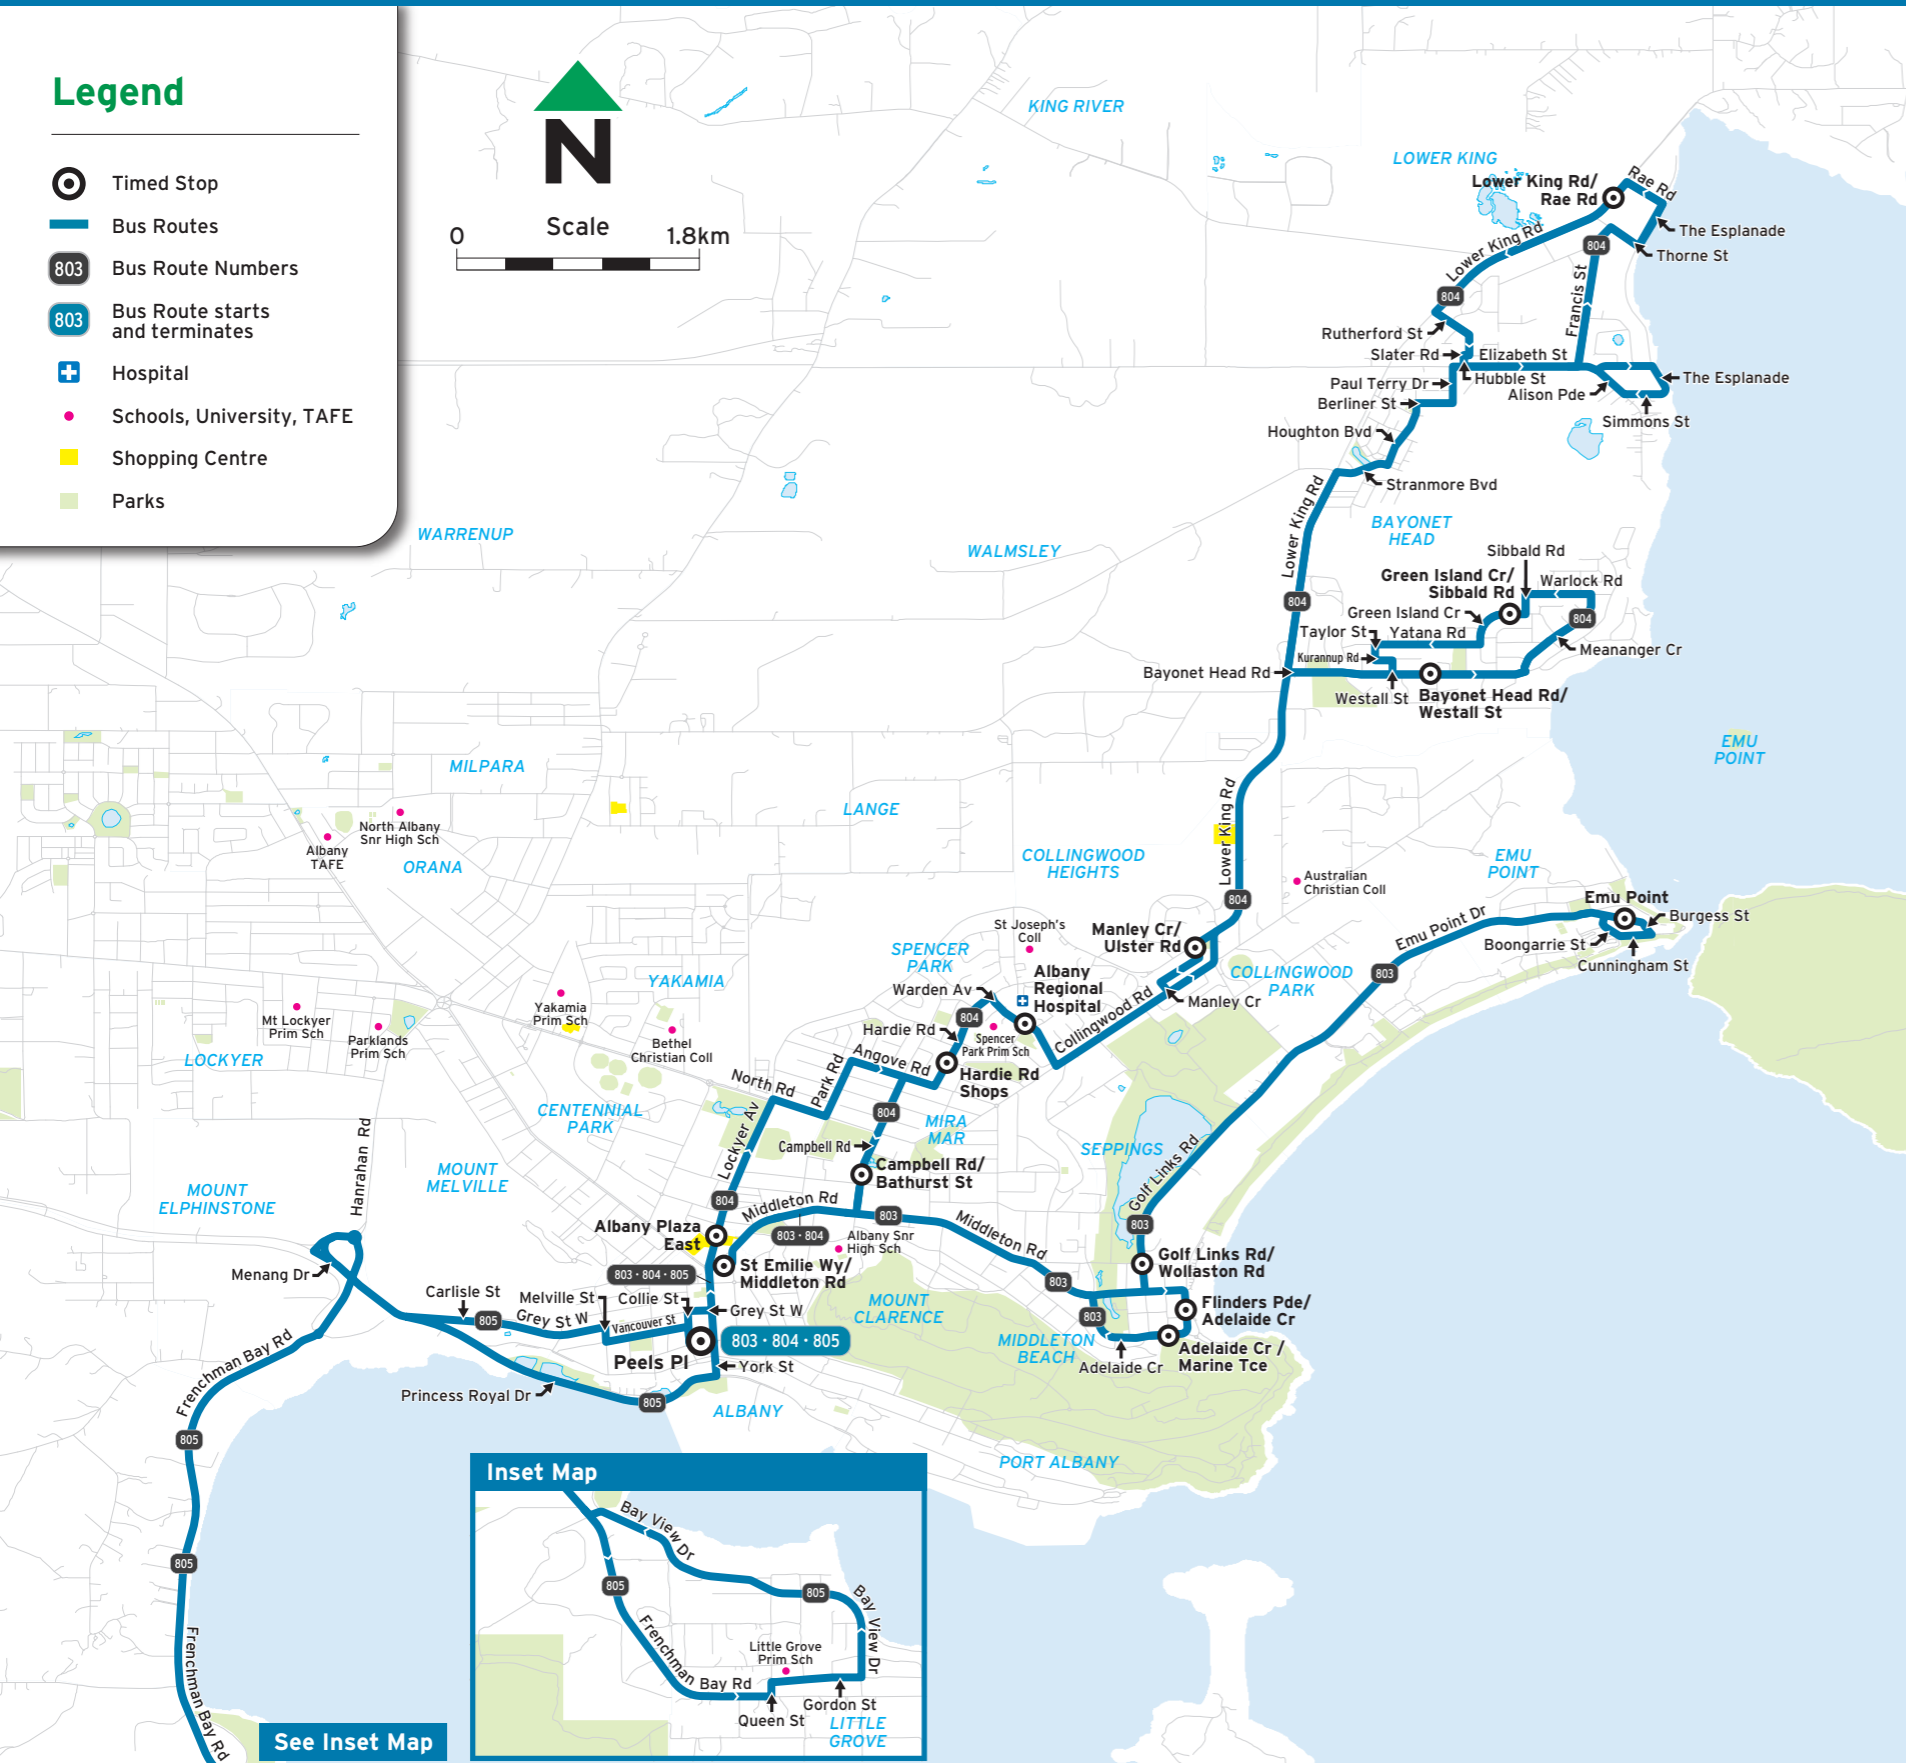

Legend

-  Timed Stop
-  Bus Routes
-  803 Bus Route Numbers
-  803 Bus Route starts and terminates
-  Hospital
-  Schools, University, TAFE
-  Shopping Centre
-  Parks

See Inset Map

**If you report it.
We repair it.**

Don't let damaged bus stops go unreported. Speak to any Transregional staff member or report it via the app.

Routes

- 803** Circular Service to Albany via Middleton Beach & Emu Point 
- 804** Circular Service to Albany via Bayonet Head, Spencer Park & Lower King 
- 805** Circular Service to Albany via Little Grove 

Suburbs

- Albany
- Mira Mar
- Bayonet Head
- Mount Clarence
- Centennial Park
- Mount Elphinstone
- Collingwood Heights
- Robinson
- Collingwood Park
- Seppings
- Emu Point
- Spencer Park
- Little Grove
- Torndirup
- Lower King
- Walmsley
- Middleton Beach

Route 804 - Circular Service to Albany (via Bayonet Head, Spencer Park and Lower King)

Timed Stops Stop No.	72597	72945	72642	72644	72684	72688	73280	72681	74595	72684	72688	72693	72947	72597
Route No.	Peels Pl / York St	Albany Plaza East	Hardie Rd Shops	Albany Health Campus (North)	Bayonet Head Rd / Westall St	Green Island Cres / Sibbald Rd	Stanmore Bvd / Houghton Bvd	Lower King Rd / Rae Rd	Stanmore Bvd / Houghton Bvd	Bayonet Head Rd / Westall St	Green Island Cres / Sibbald Rd	Albany Health Campus (South)	Campbell Rd / Bathurst St	Peels Pl / York St
Monday to Friday														
am 804	9:02	9:04	9:10	9:12	9:18	9:22	9:28	9:37	9:43	9:47	9:51	9:59	10:02	10:12
804	10:07	10:09	10:15	10:17	10:23	10:27	10:33	10:42	10:48	10:52	10:56	11:04	11:07	11:17
pm 804	12:00	12:02	12:08	12:10	12:16	12:20	12:26	12:35	12:41	12:45	12:49	12:57	1:01	1:10
804	1:15	1:17	1:23	1:25	1:31	1:35	1:41	1:50	1:56	2:00	2:04	2:12	2:16	2:25
No Saturday, Sunday & Public Holiday service														