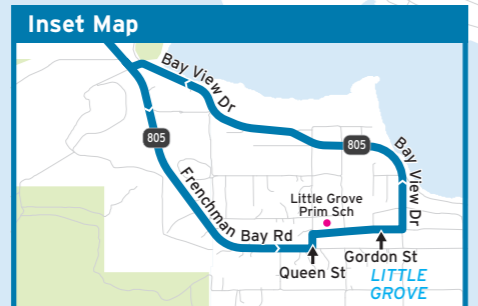

Legend

-  Timed Stop
-  Bus Routes
-  803 Bus Route Numbers
-  803 Bus Route starts and terminates
-  Hospital
-  Schools, University, TAFE
-  Shopping Centre
-  Parks

See Inset Map

**If you report it.
We repair it.**

Don't let damaged bus stops go unreported. Speak to any Transregional staff member or report it via the app.

Routes

- 803** Circular Service to Albany via Middleton Beach & Emu Point 
- 804** Circular Service to Albany via Bayonet Head, Spencer Park & Lower King 
- 805** Circular Service to Albany via Little Grove 

Suburbs

- Albany
- Mira Mar
- Bayonet Head
- Mount Clarence
- Centennial Park
- Mount Elphinstone
- Collingwood Heights
- Robinson
- Collingwood Park
- Seppings
- Emu Point
- Spencer Park
- Little Grove
- Torndirup
- Lower King
- Walmsley
- Middleton Beach

Route 804 - Circular Service to Albany (via Bayonet Head, Spencer Park and Lower King)

Timed Stops Stop No.	72597	72945	72642	72644	72684	72688	73280	72681	74595	72684	72688	72693	72947	72597
Route No.	Peels Pl / York St	Albany Plaza East	Hardie Rd Shops	Albany Health Campus (North)	Bayonet Head Rd / Westall St	Green Island Cres / Sibbald Rd	Stanmore Bvd / Houghton Bvd	Lower King Rd / Rae Rd	Stanmore Bvd / Houghton Bvd	Bayonet Head Rd / Westall St	Green Island Cres / Sibbald Rd	Albany Health Campus (South)	Campbell Rd / Bathurst St	Peels Pl / York St
Monday to Friday														
am 804	9:02	9:04	9:10	9:12	9:18	9:22	9:28	9:37	9:43	9:47	9:51	9:59	10:02	10:12
804	10:07	10:09	10:15	10:17	10:23	10:27	10:33	10:42	10:48	10:52	10:56	11:04	11:07	11:17
pm 804	12:00	12:02	12:08	12:10	12:16	12:20	12:26	12:35	12:41	12:45	12:49	12:57	1:01	1:10
804	1:15	1:17	1:23	1:25	1:31	1:35	1:41	1:50	1:56	2:00	2:04	2:12	2:16	2:25
No Saturday, Sunday & Public Holiday service														