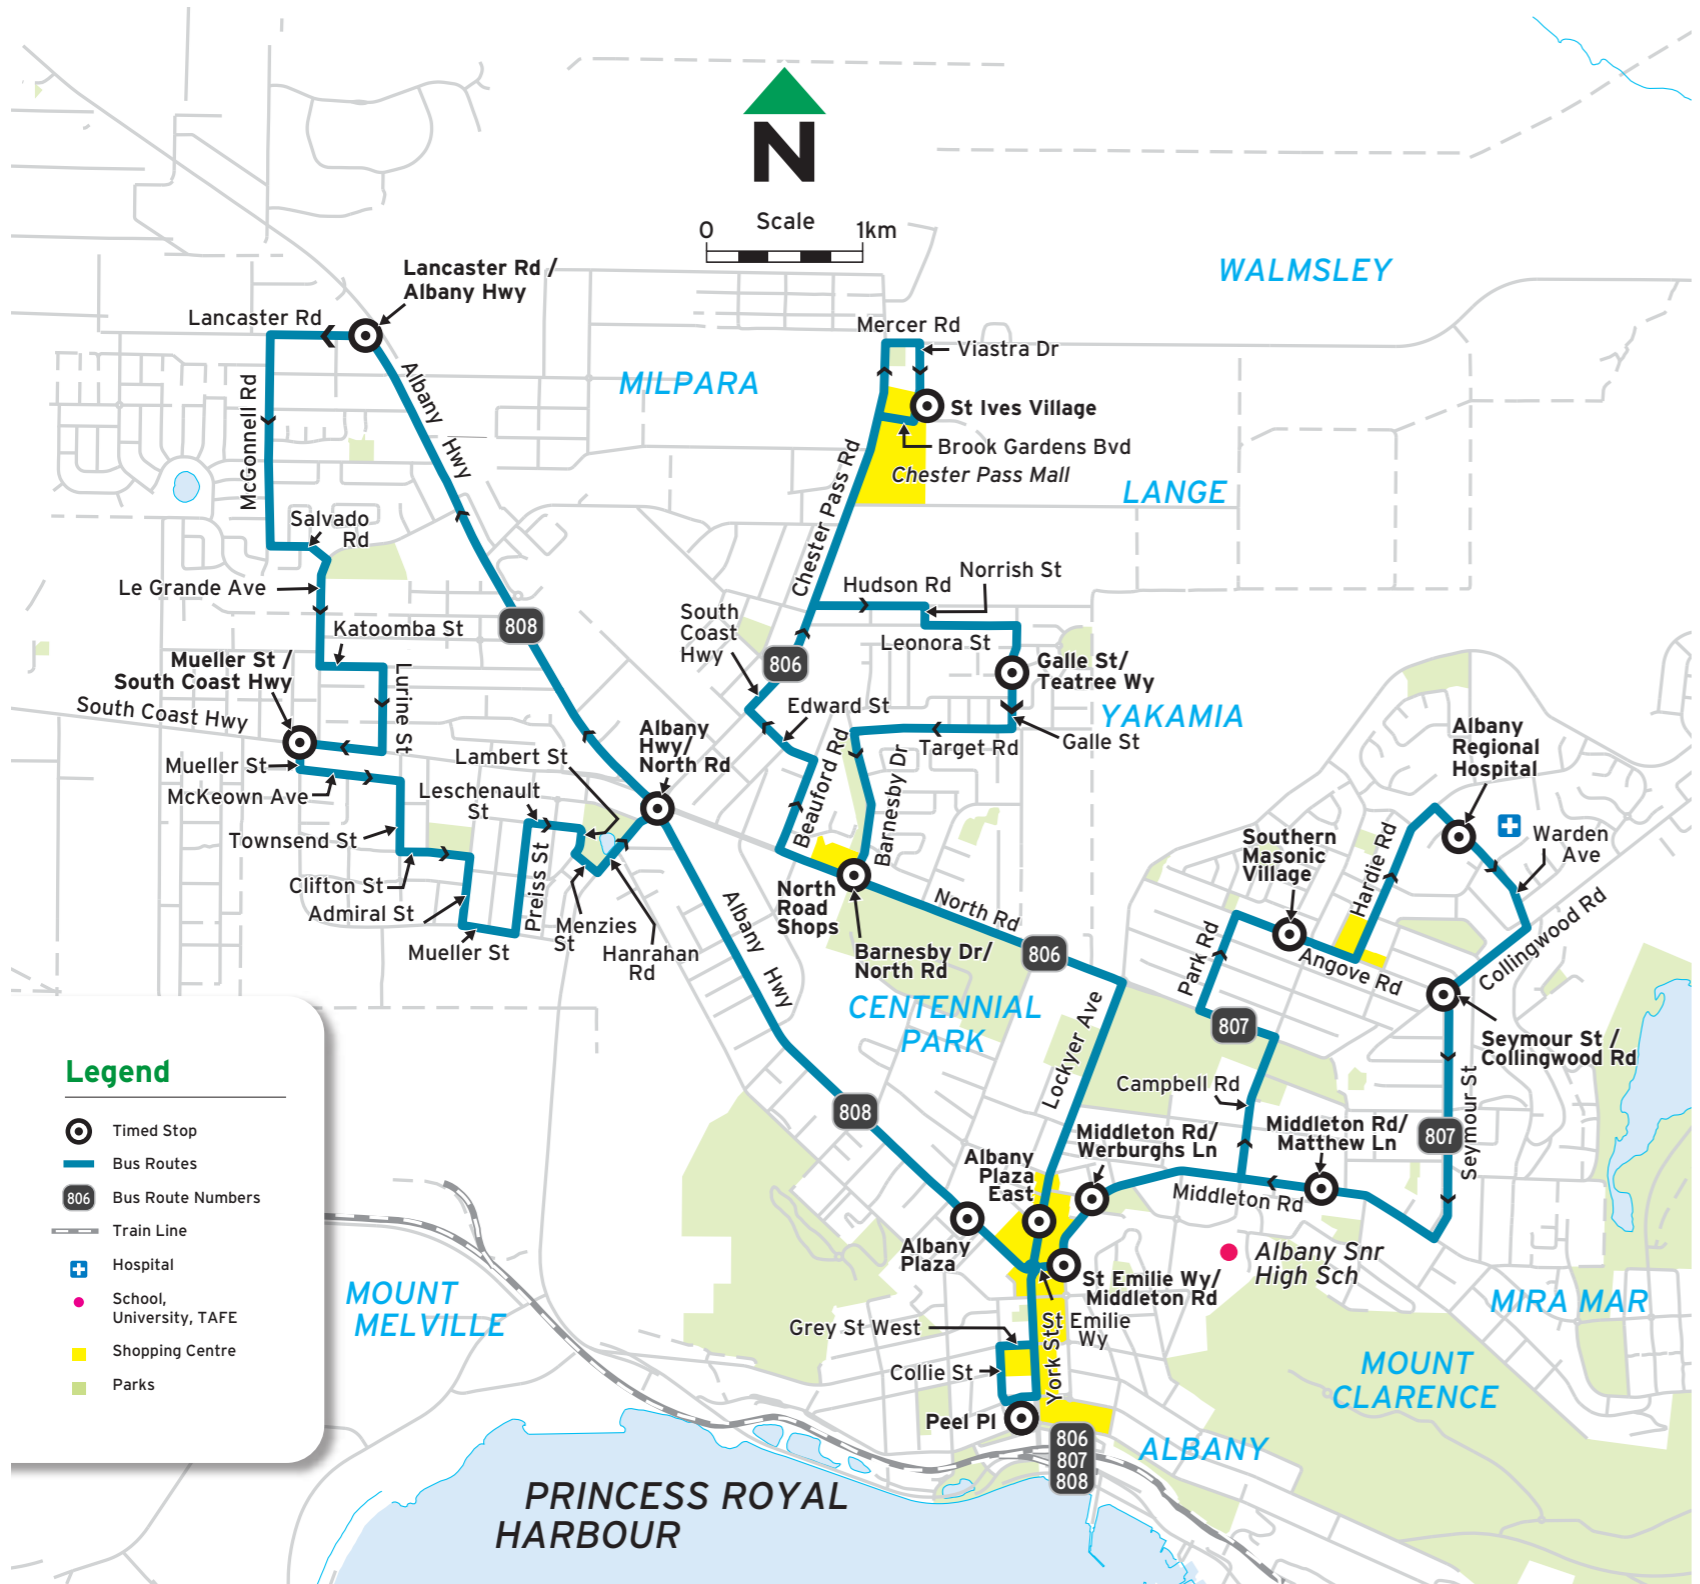

**If you report it.
We repair it.**

Don't let damaged bus stops go unreported. Speak to any Transperth staff member or report it via the app.

Routes

- 806** Circular Service to Albany via Yakamia and Milpara
- 807** Circular Service to Albany via Spencer Park
- 808** Circular Service to Albany via Lockyer and McKail

Suburbs

- Albany
- Centennial Park
- Lange
- Lockyer
- McKail
- Milpara
- Mira Mar
- Mount Clarence
- Mount Melville
- Orana
- Spencer Park
- Yakamia

Serviced by accessible buses

Route 806 - Circular Service to Albany (via Yakamia and Milpara)

Route 808 - Circular service to Albany (via Lockyer and McKail)

Timed Stops	🕒	🕒	🕒	🕒	🕒	🕒	🕒	🕒
Stop No.	72597	72733	72738	72848	74289	72631	72599	72597
Route No.	Peels Pl / York St	Albany Plaza	Albany Hwy / Mawson St	Lancaster Rd / Albany Hwy	Mueller Rd / South Coast Hwy	Albany Hwy / North Rd	Albany Plaza	Peels Pl / York St