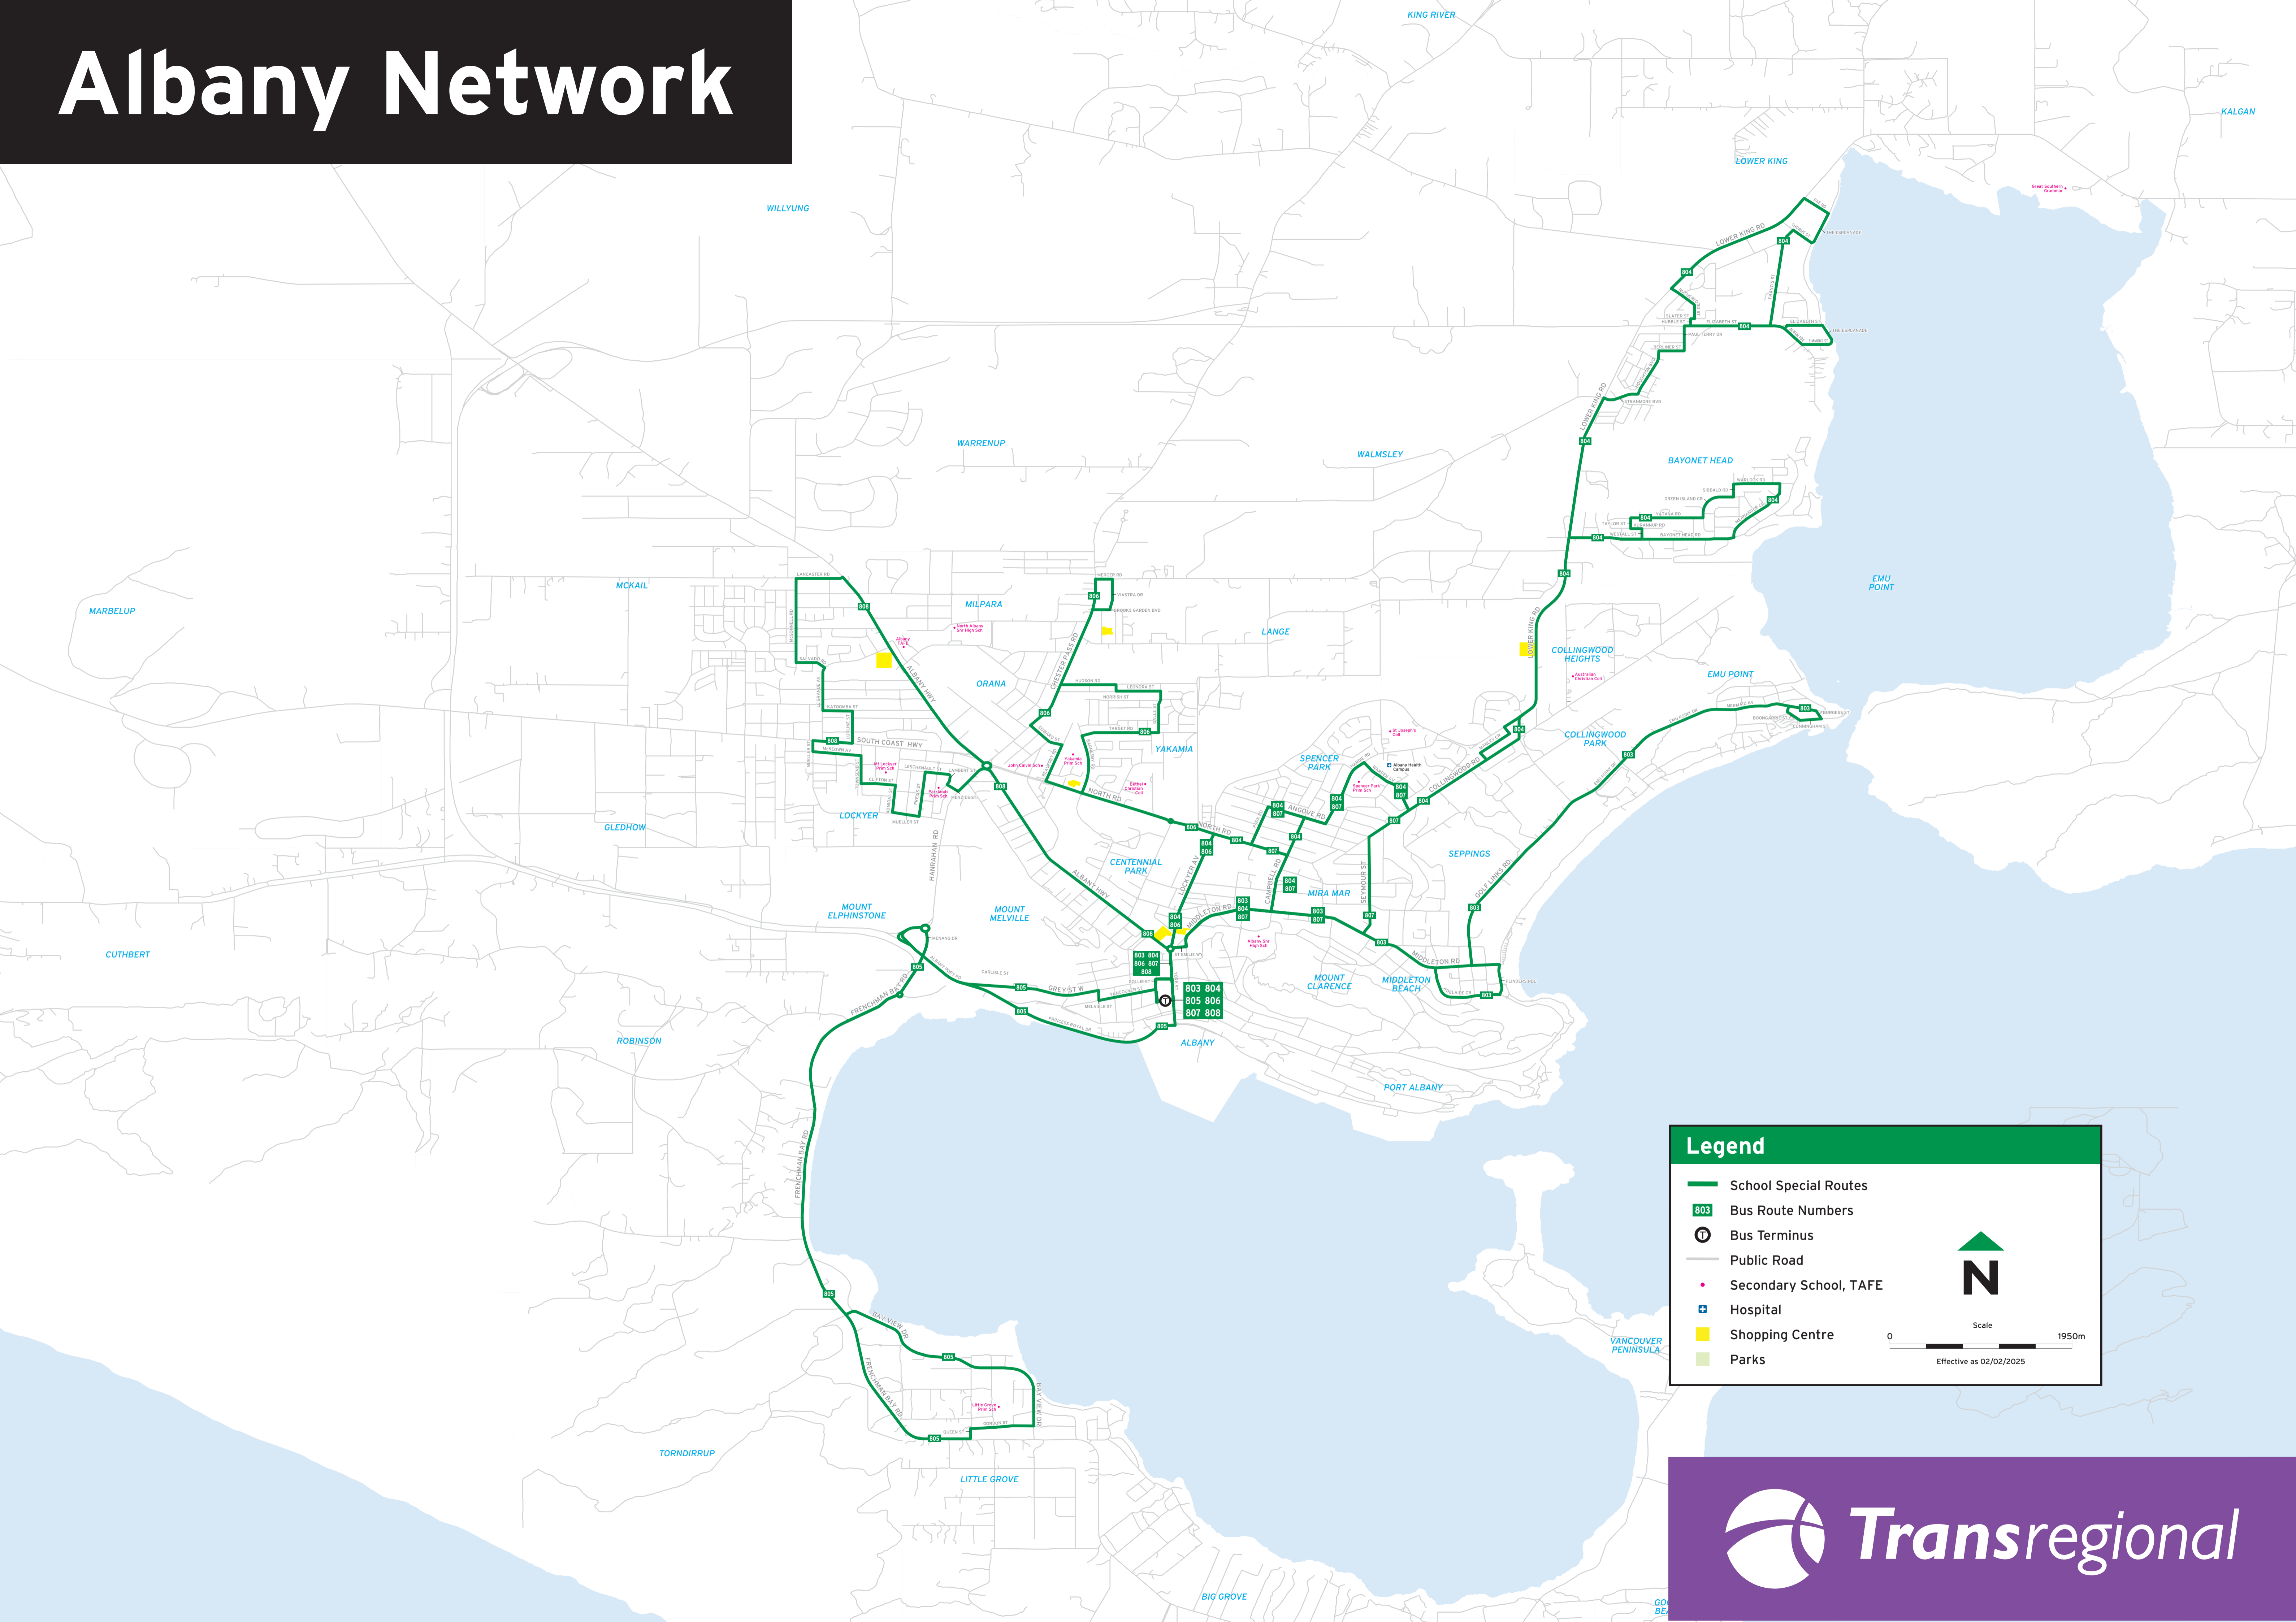

Albany Network

Legend

- School Special Routes
- 803 Bus Route Numbers
- T Bus Terminus
- Public Road
- Secondary School, TAFE
- Hospital
- Shopping Centre
- Parks

Scale 0 1950m
Effective as 02/02/2025